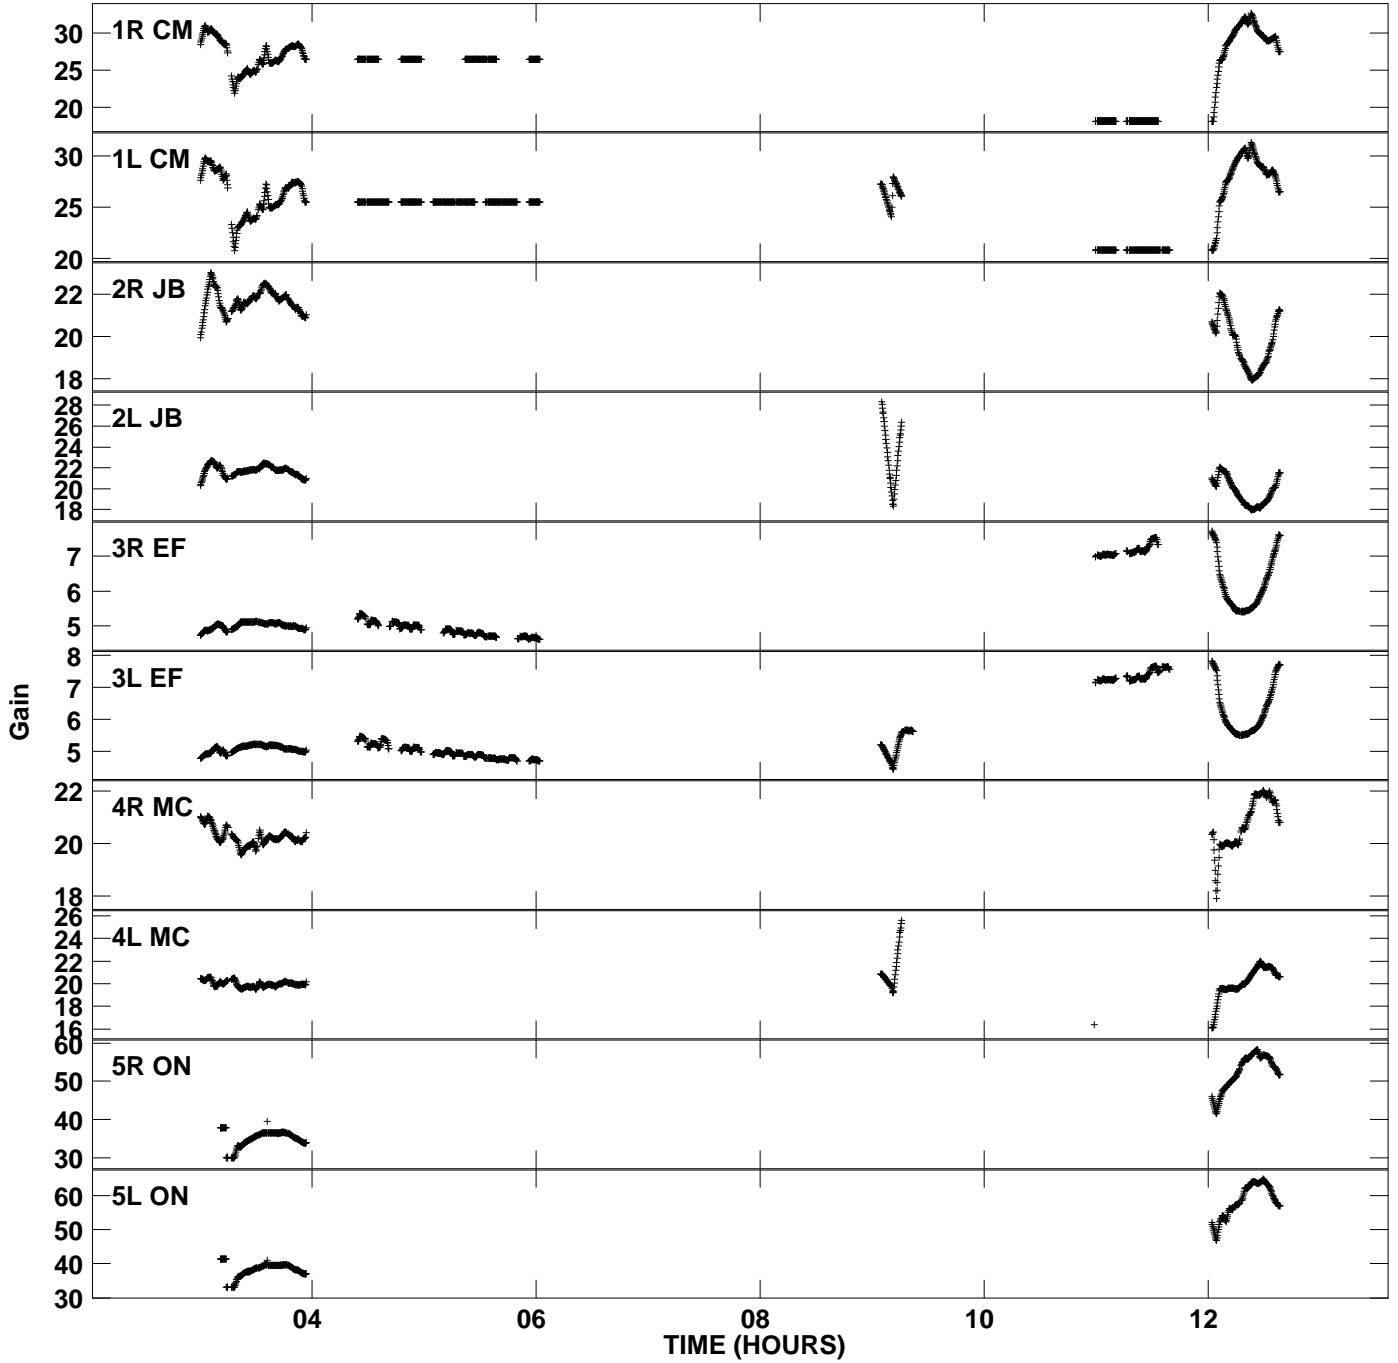

Plot file version 1 created 08-JUN-2006 17:42:19
 Gain amp vs UTC time for EB031A.TMP.1
 CL 4 Rpol & Lpol IF 1

Plot file version 2 created 08-JUN-2006 17:42:19
Gain amp vs UTC time for EB031A.TMP.1
CL 4 Rpol & Lpol IF 1