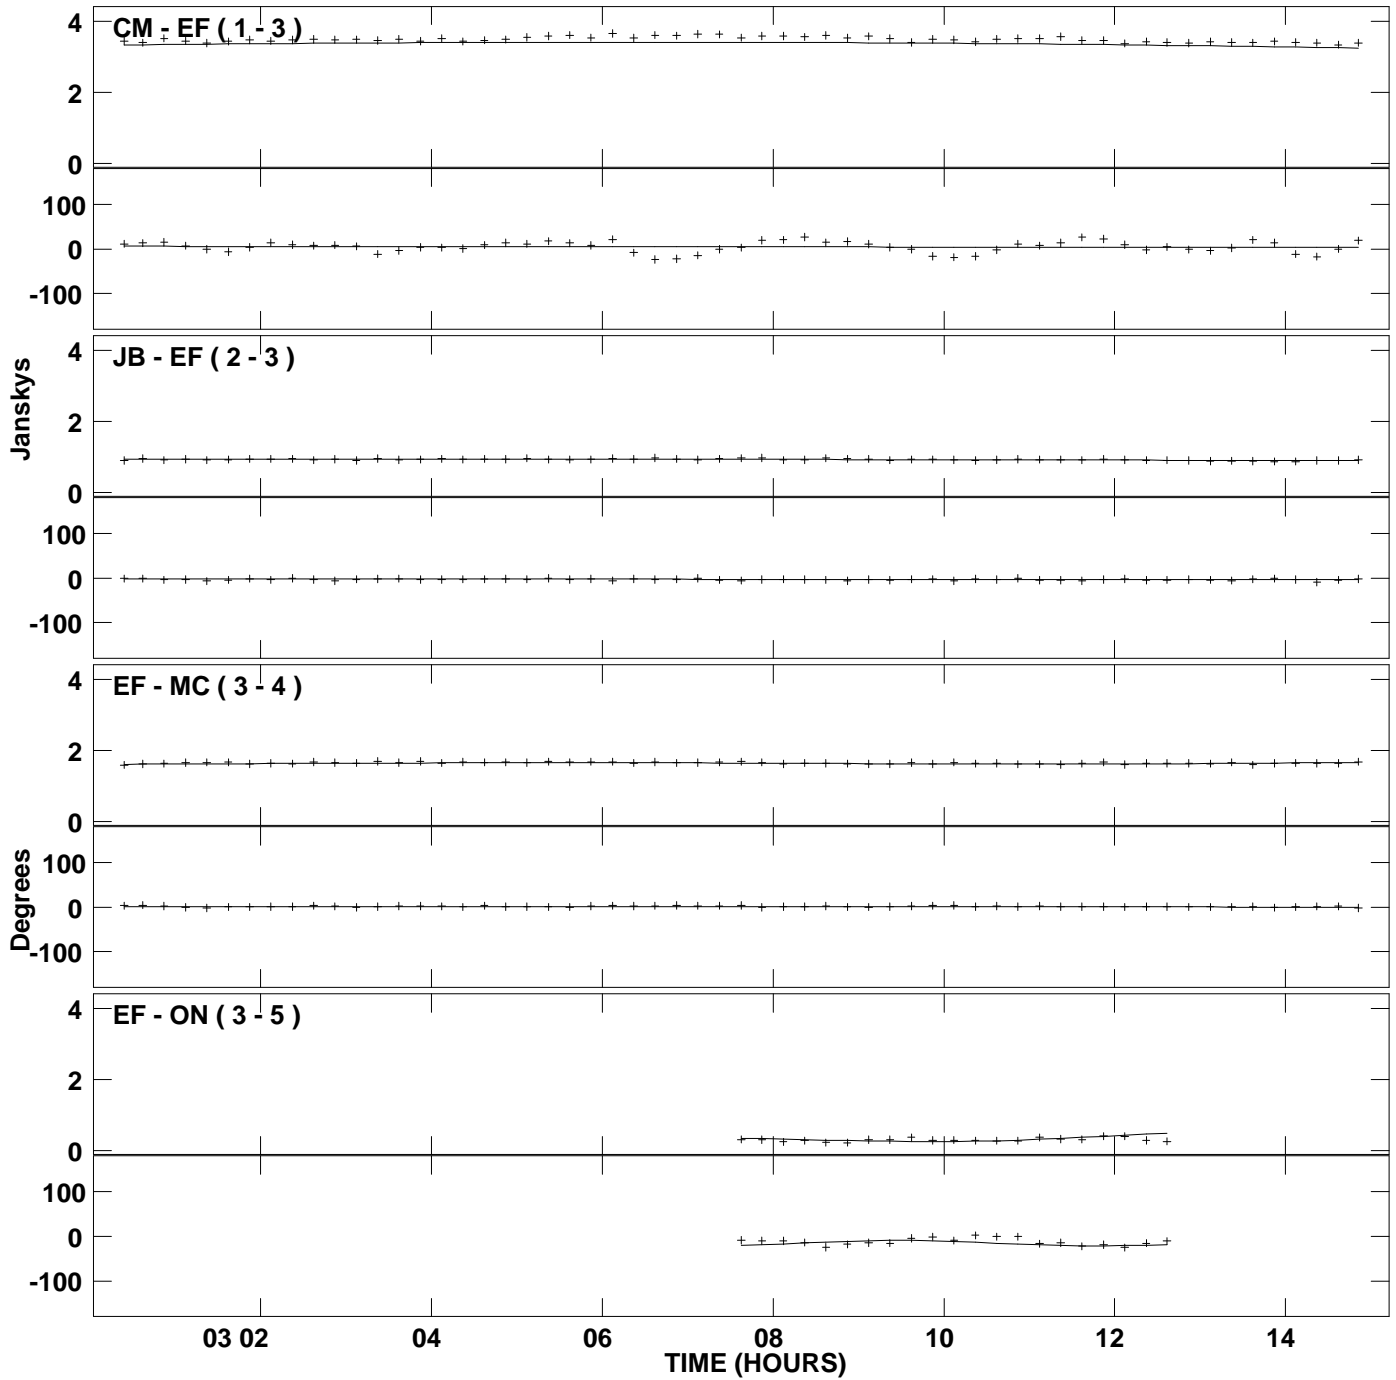

PLot file version 1 created 20-JUN-2006 12:17:53
Amplitude and Phase vs Time for 3C286.MULTI.1 Vect aver. CL # 3
IF 1 CHAN 1 STK LL of 3C286.ICL001.3

PLot file version 2 created 20-JUN-2006 12:17:53
Amplitude and Phase vs Time for 3C286.MULTI.1 Vect aver. CL # 3
IF 1 CHAN 1 STK LL of 3C286.ICL001.3

PLot file version 3 created 20-JUN-2006 12:17:53
Amplitude and Phase vs Time for 3C286.MULTI.1 Vect aver. CL # 3
IF 1 CHAN 1 STK RR of 3C286.ICL001.3

PLot file version 4 created 20-JUN-2006 12:17:53
Amplitude andPhase vs Time for 3C286.MULTI.1 Vect aver. CL # 3
IF 1 CHAN 1 STK RR of 3C286.ICL001.3