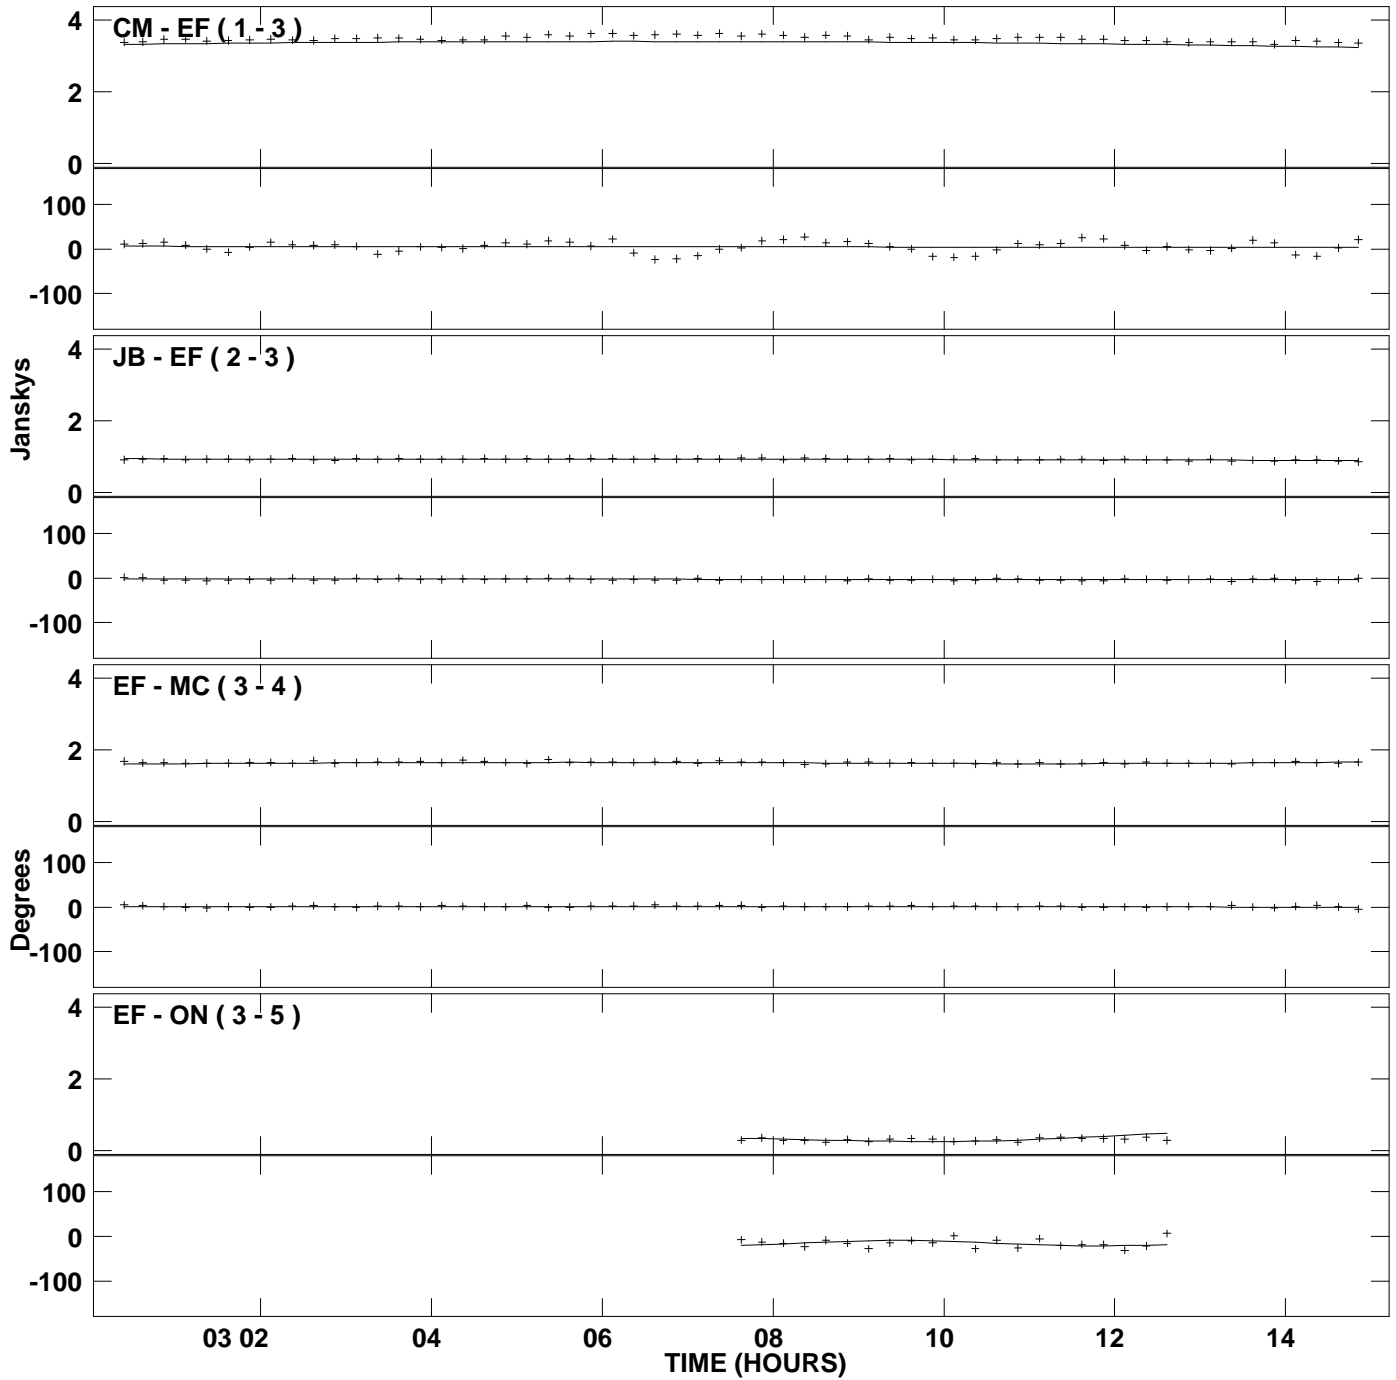

PLot file version 1 created 20-JUN-2006 12:17:53
Amplitude and Phase vs Time for 3C286.MULTI.1 Vect aver. CL # 3
IF 1 CHAN 1 STK LL of 3C286.ICL001.3

PLot file version 2 created 20-JUN-2006 12:17:53
Amplitude and Phase vs Time for 3C286.MULTI.1 Vect aver. CL # 3
IF 1 CHAN 1 STK LL of 3C286.ICL001.3

PLot file version 3 created 20-JUN-2006 12:17:53
Amplitude and Phase vs Time for 3C286.MULTI.1 Vect aver. CL # 3
IF 1 CHAN 1 STK RR of 3C286.ICL001.3

PLot file version 4 created 20-JUN-2006 12:17:53
Amplitude andPhase vs Time for 3C286.MULTI.1 Vect aver. CL # 3
IF 1 CHAN 1 STK RR of 3C286.ICL001.3