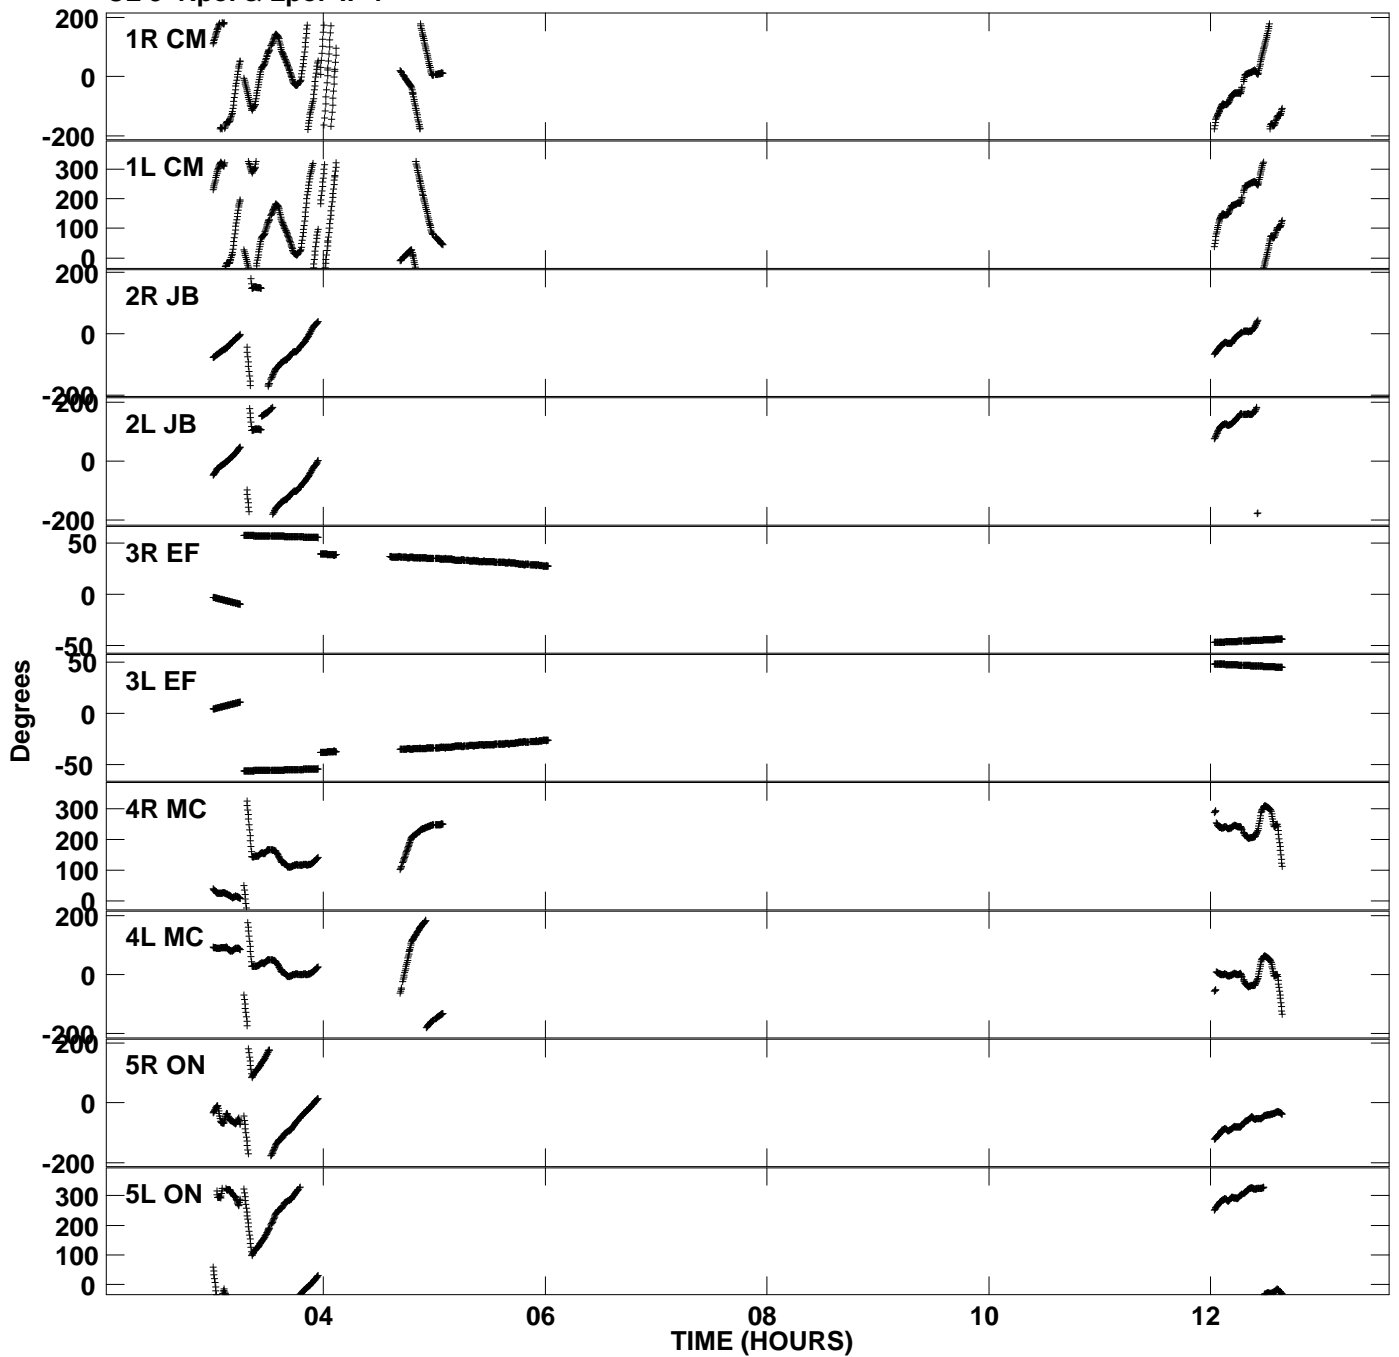

Plot file version 1 created 20-JUN-2006 11:25:13
Gain phs vs UTC time for EB031B.UVDATA.1
CL 3 Rpol & Lpol IF 1

Plot file version 2 created 20-JUN-2006 11:25:13
Gain phs vs UTC time for EB031B.UVDATA.1
CL 3 Rpol & Lpol IF 1