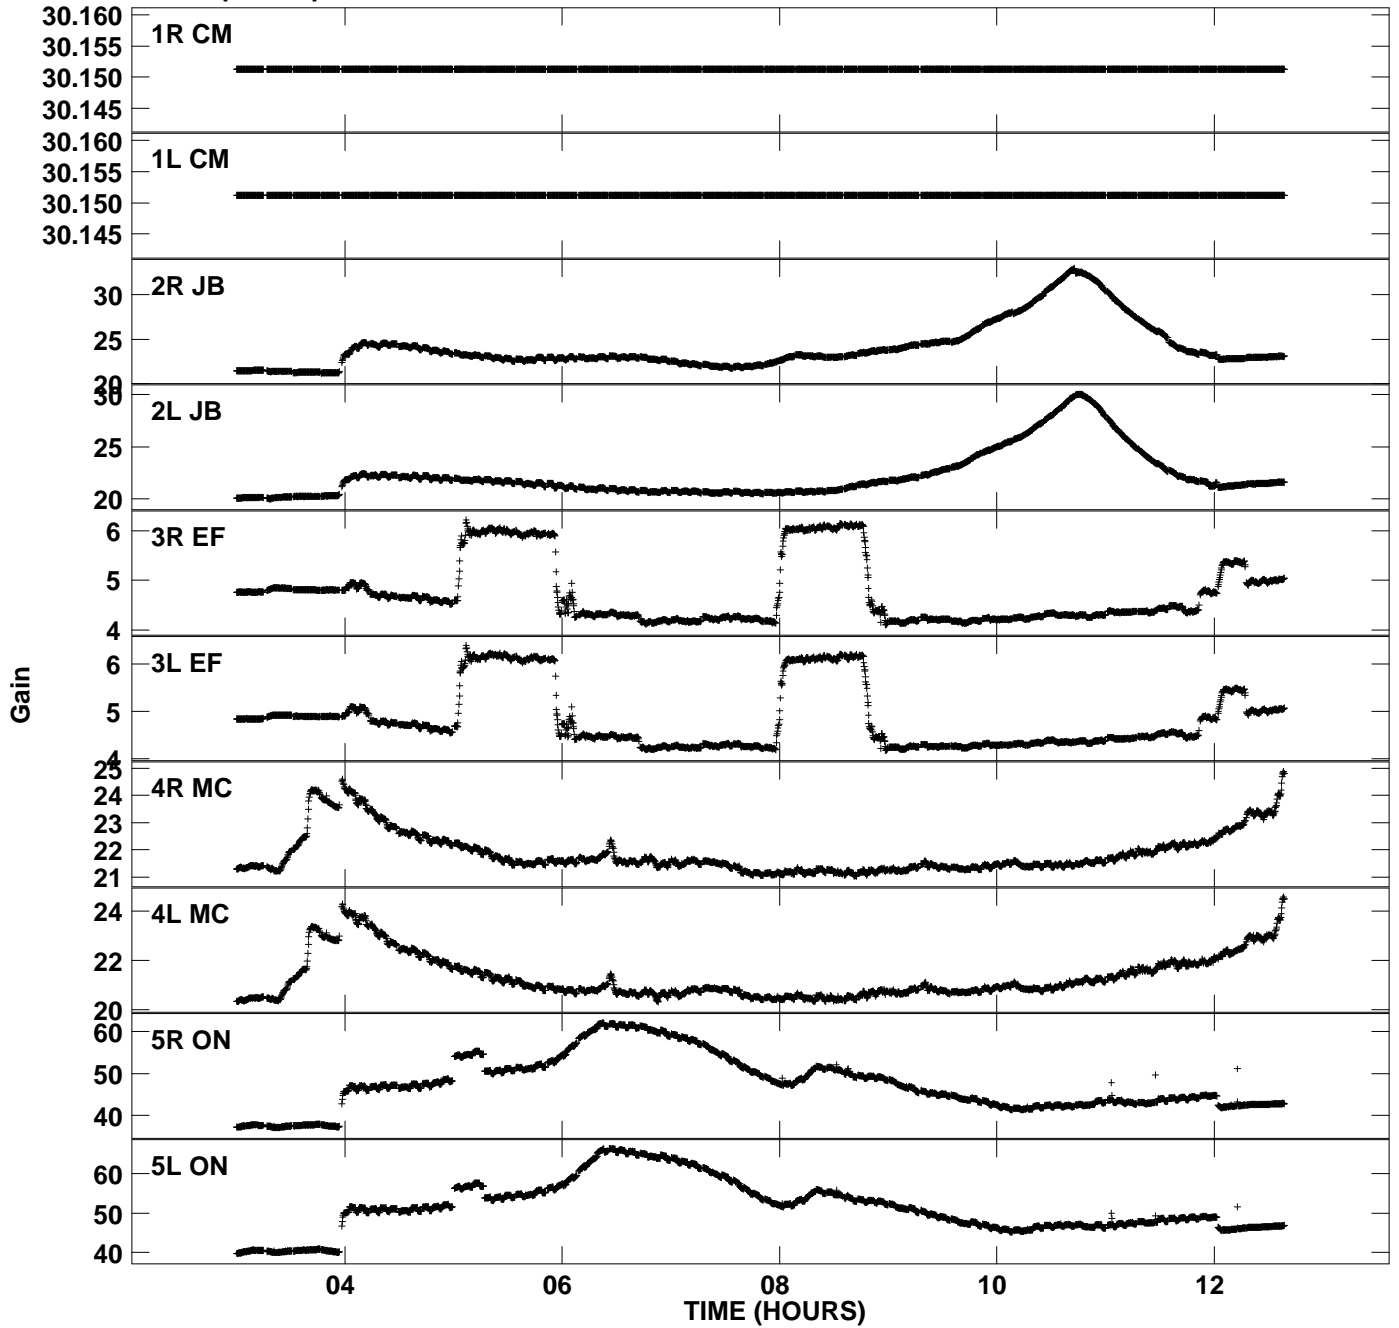

Plot file version 1 created 20-JUN-2006 10:15:18
Gain amp vs UTC time for EB031B.UVDATA.1
CL 2 Rpol & Lpol IF 1

Plot file version 2 created 20-JUN-2006 10:15:18
Gain amp vs UTC time for EB031B.UVDATA.1
CL 2 Rpol & Lpol IF 1