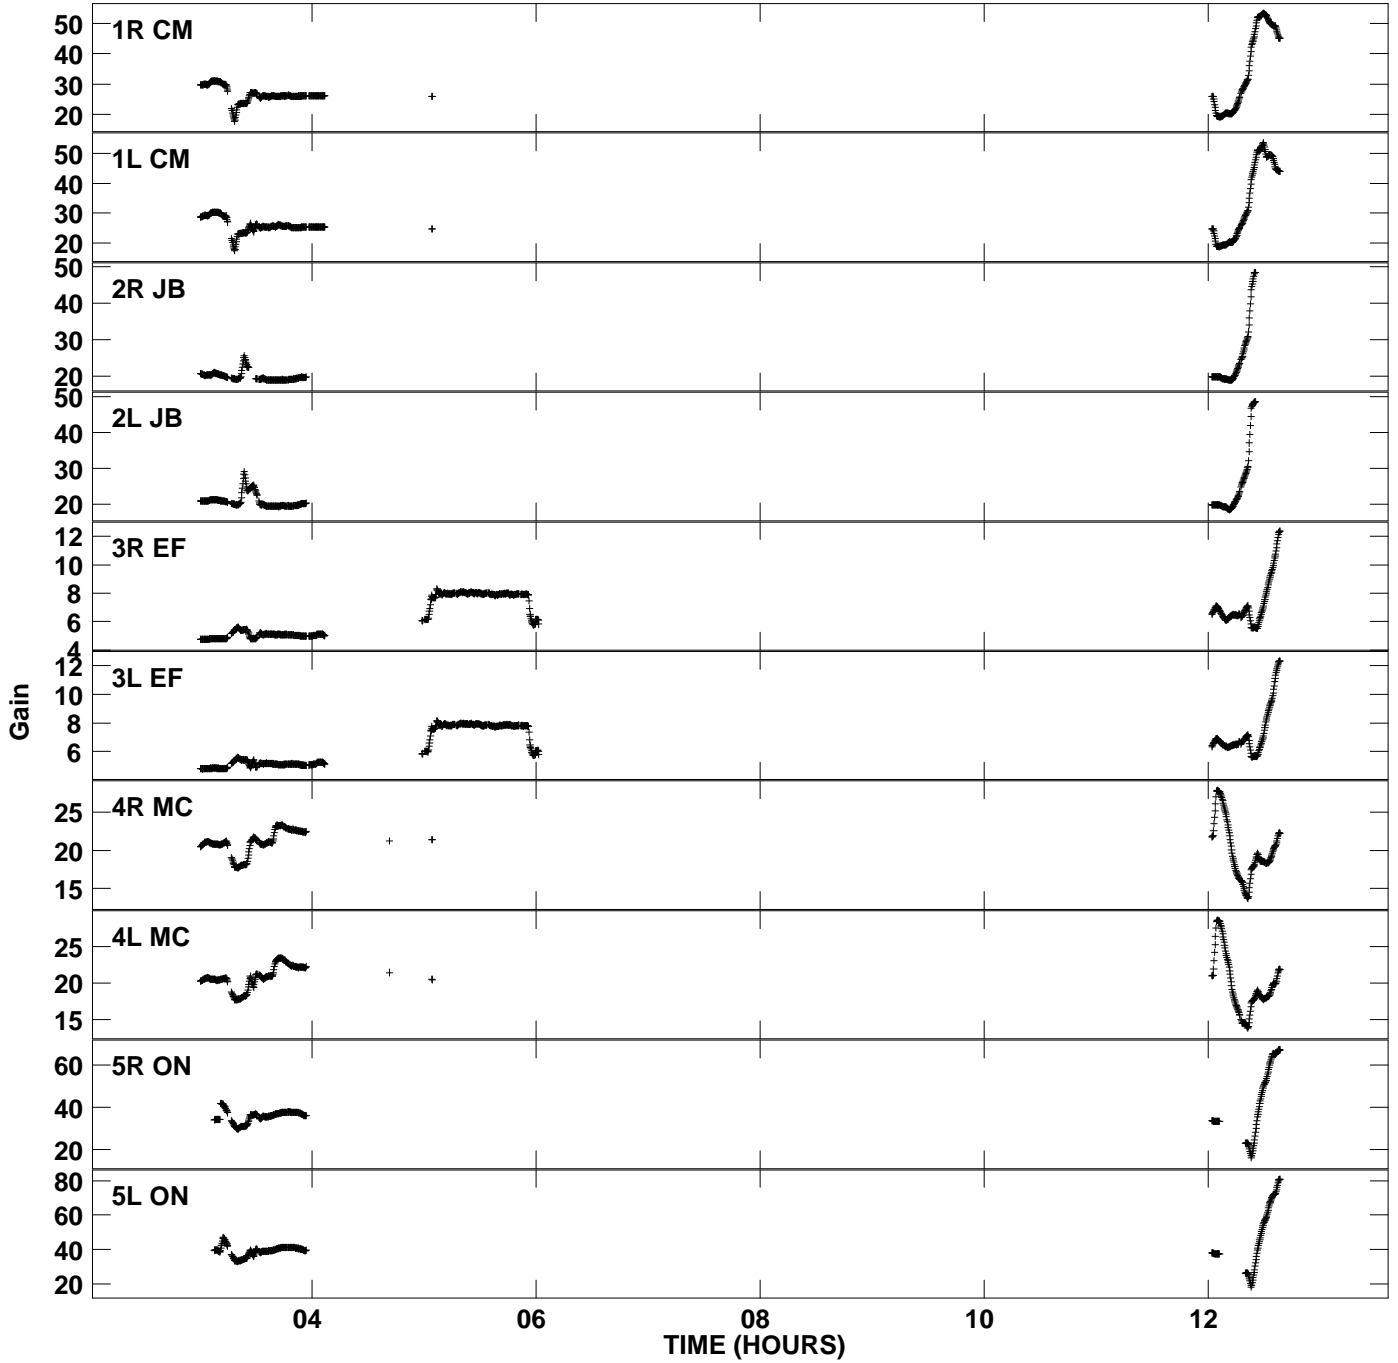

Plot file version 1 created 20-JUN-2006 12:18:09
Gain amp vs UTC time for EB031B.TMP.1
CL 4 Rpol & Lpol IF 1

Plot file version 2 created 20-JUN-2006 12:18:09
Gain amp vs UTC time for EB031B.TMP.1
CL 4 Rpol & Lpol IF 1