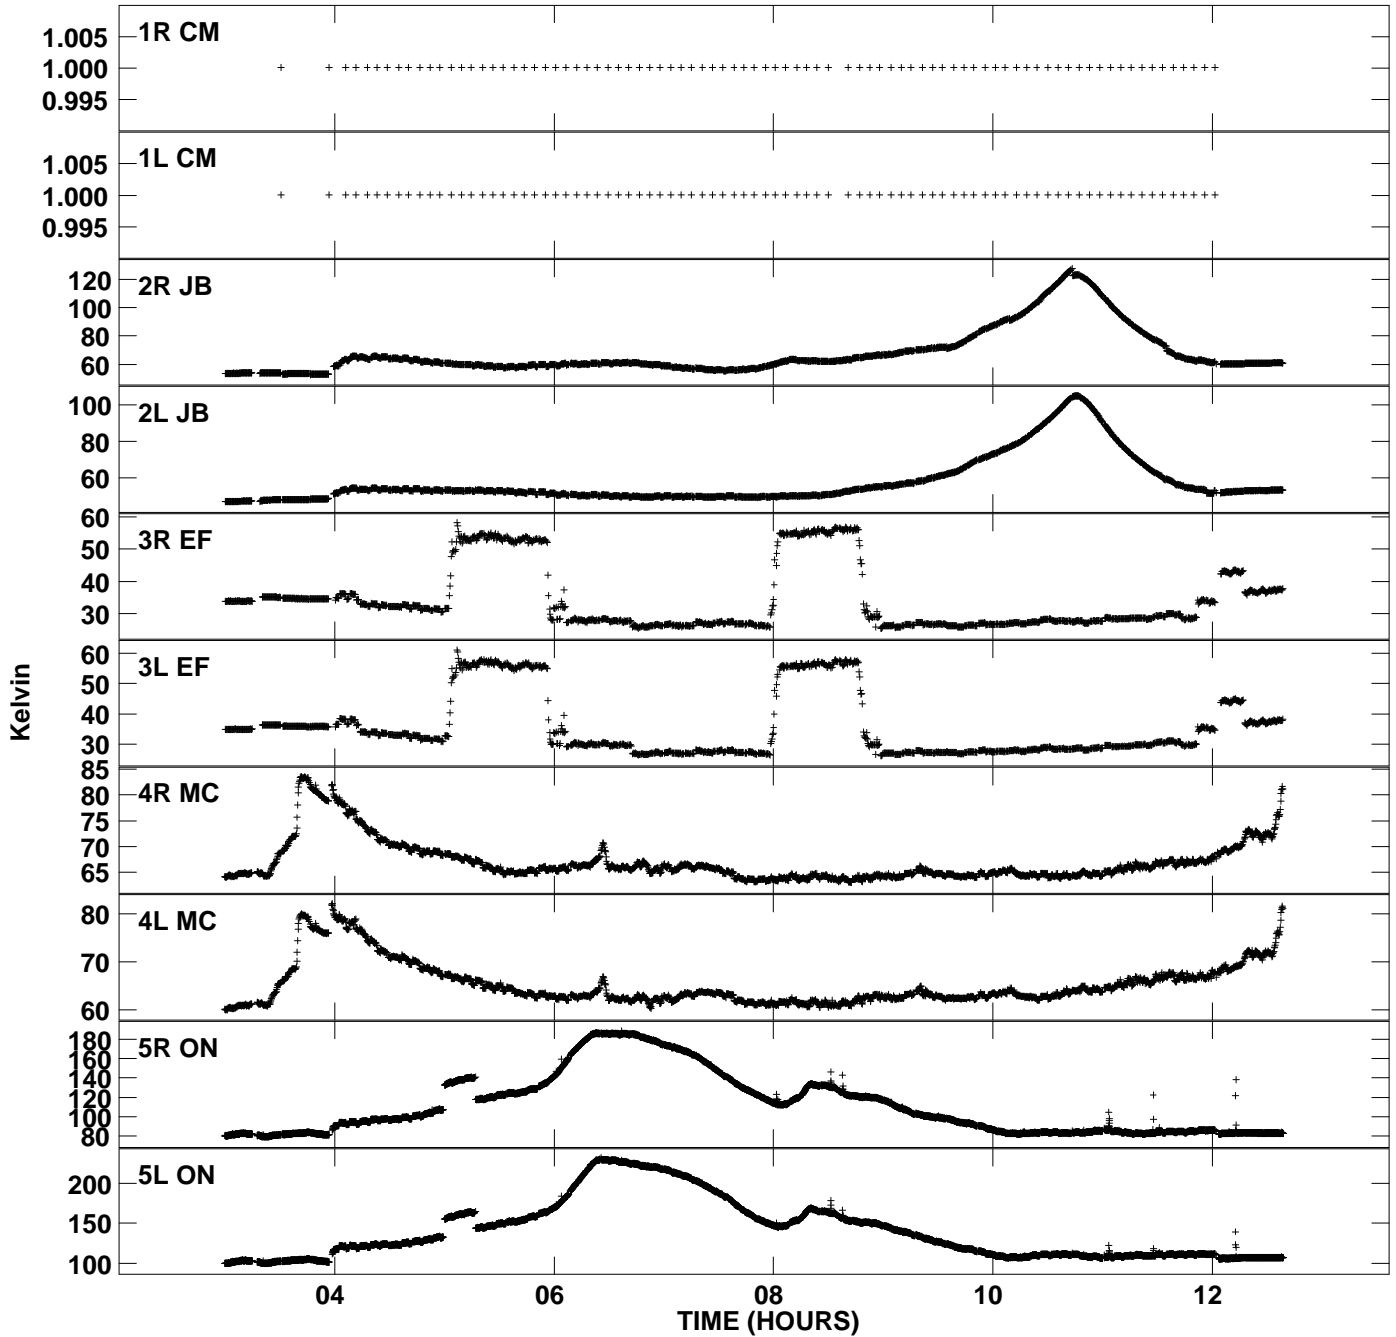

Plot file version 1 created 20-JUN-2006 10:15:12
Tsys vs UTC time for EB031B.UVDATA.1
TY 1 Rpol & Lpol IF 1

Plot file version 2 created 20-JUN-2006 10:15:12
Tsys vs UTC time for EB031B.UVDATA.1
TY 1 Rpol & Lpol IF 1