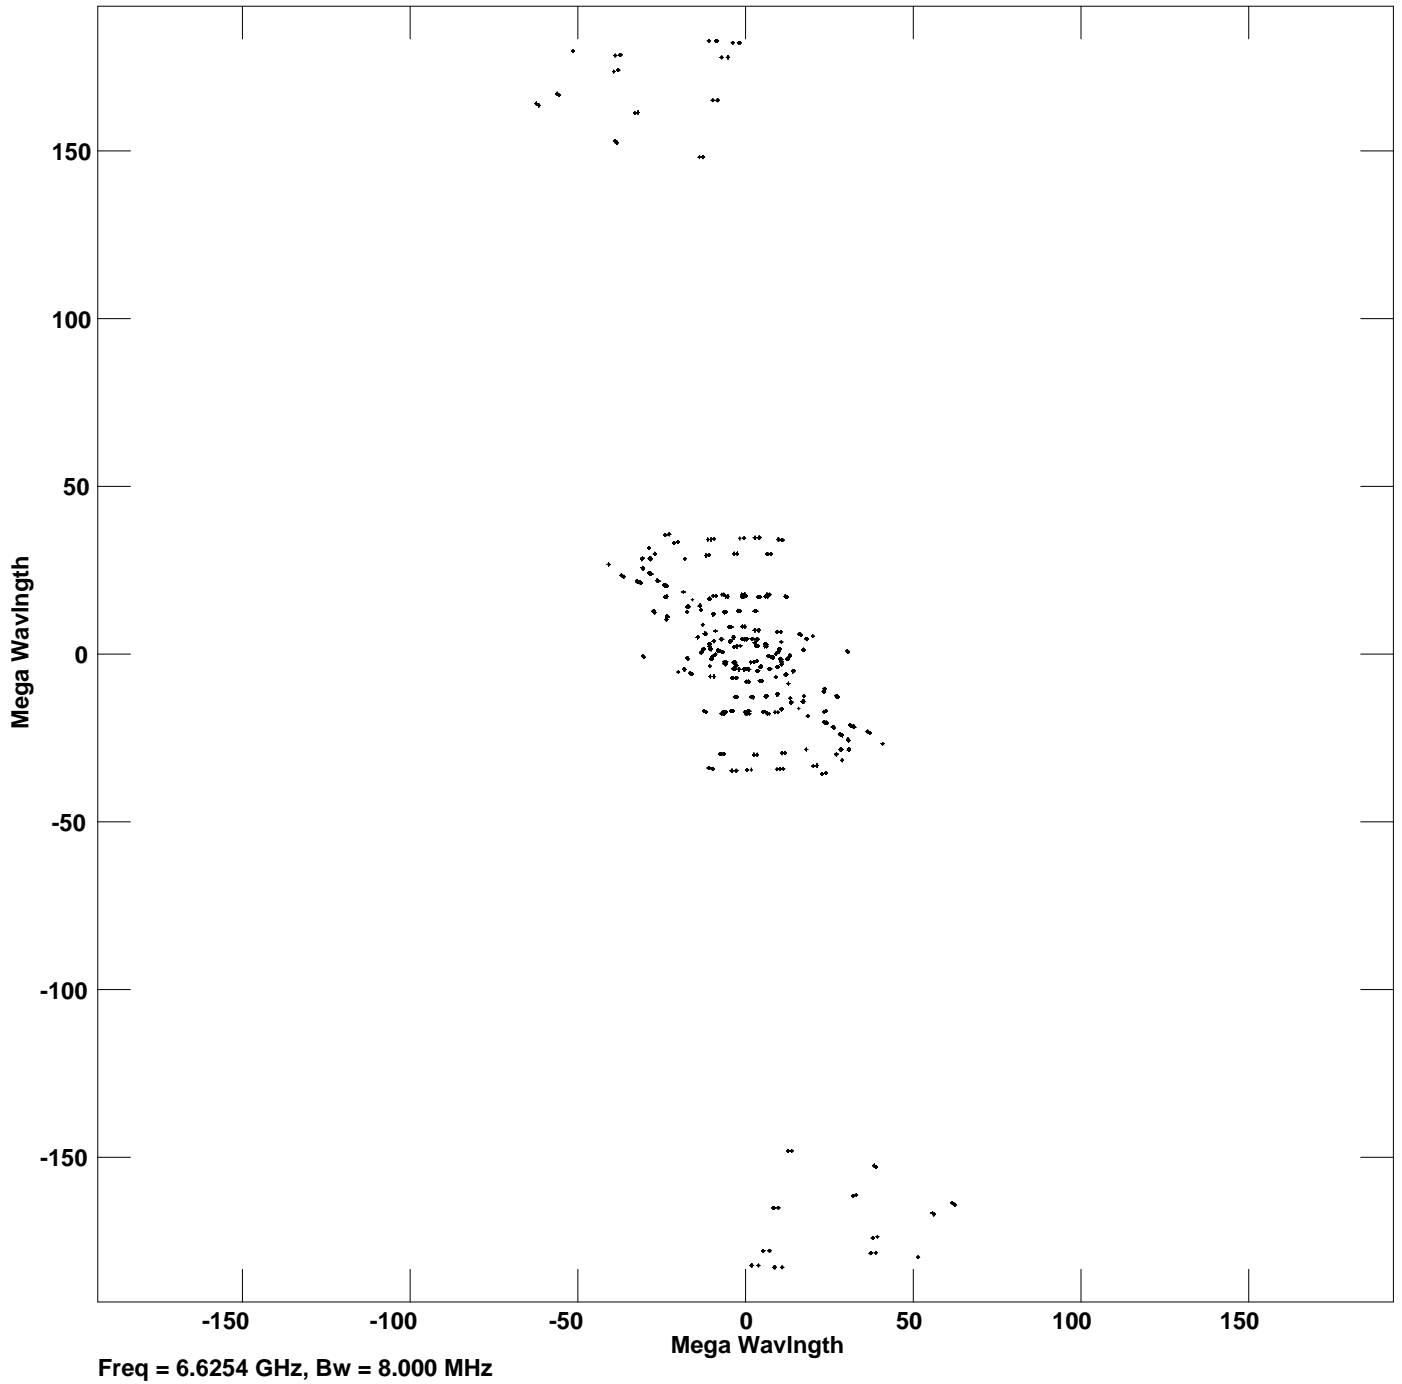

Plot file version 1 created 10-JUL-2007 22:06:09  
V vs U for 0612+1337.MULTI.1 Source:0612+1337  
Ants \* - \* Stokes I IF# 1 - 8 Chan# 1

Freq = 6.6254 GHz, Bw = 8.000 MHz