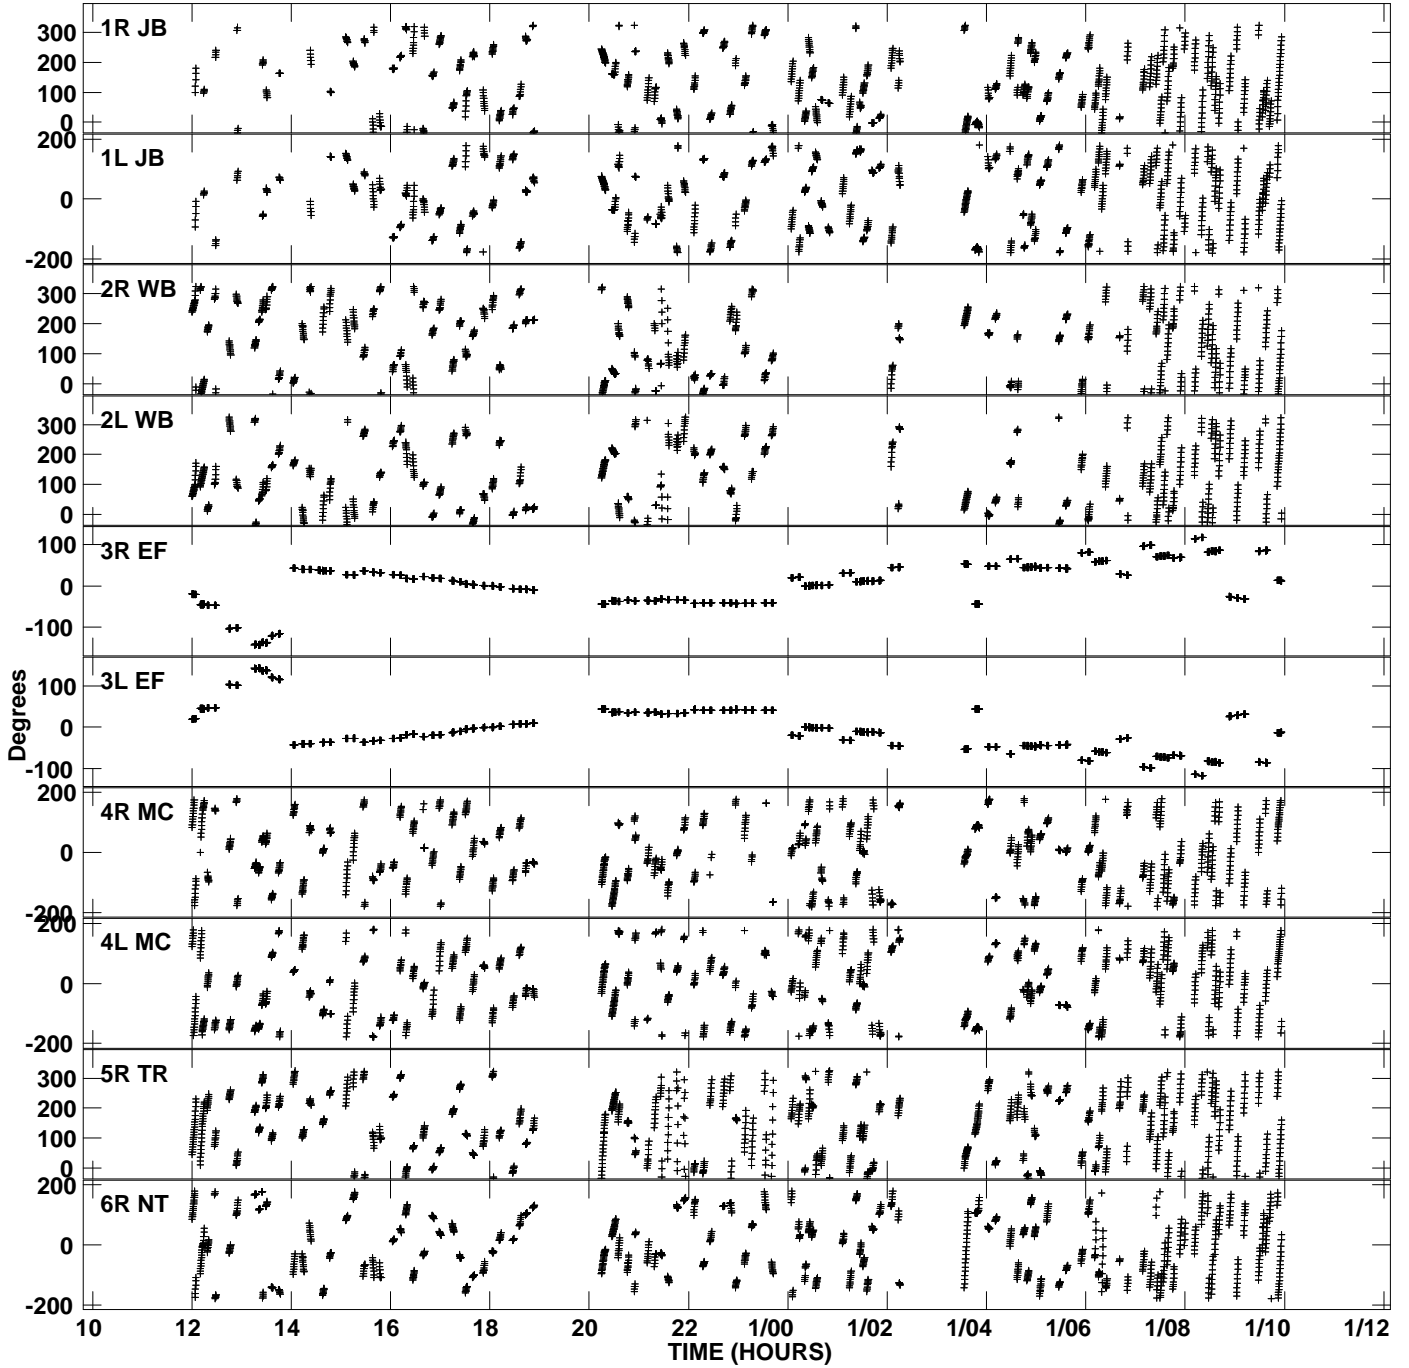

Plot file version 1 created 11-JUL-2007 12:24:27
Gain phs vs UTC time for EB032B_2.UVAVG.1
CL 3 Rpol & Lpol IF 1

Plot file version 2 created 11-JUL-2007 12:24:27
Gain phs vs UTC time for EB032B_2.UVAVG.1
CL 3 Rpol & Lpol IF 1