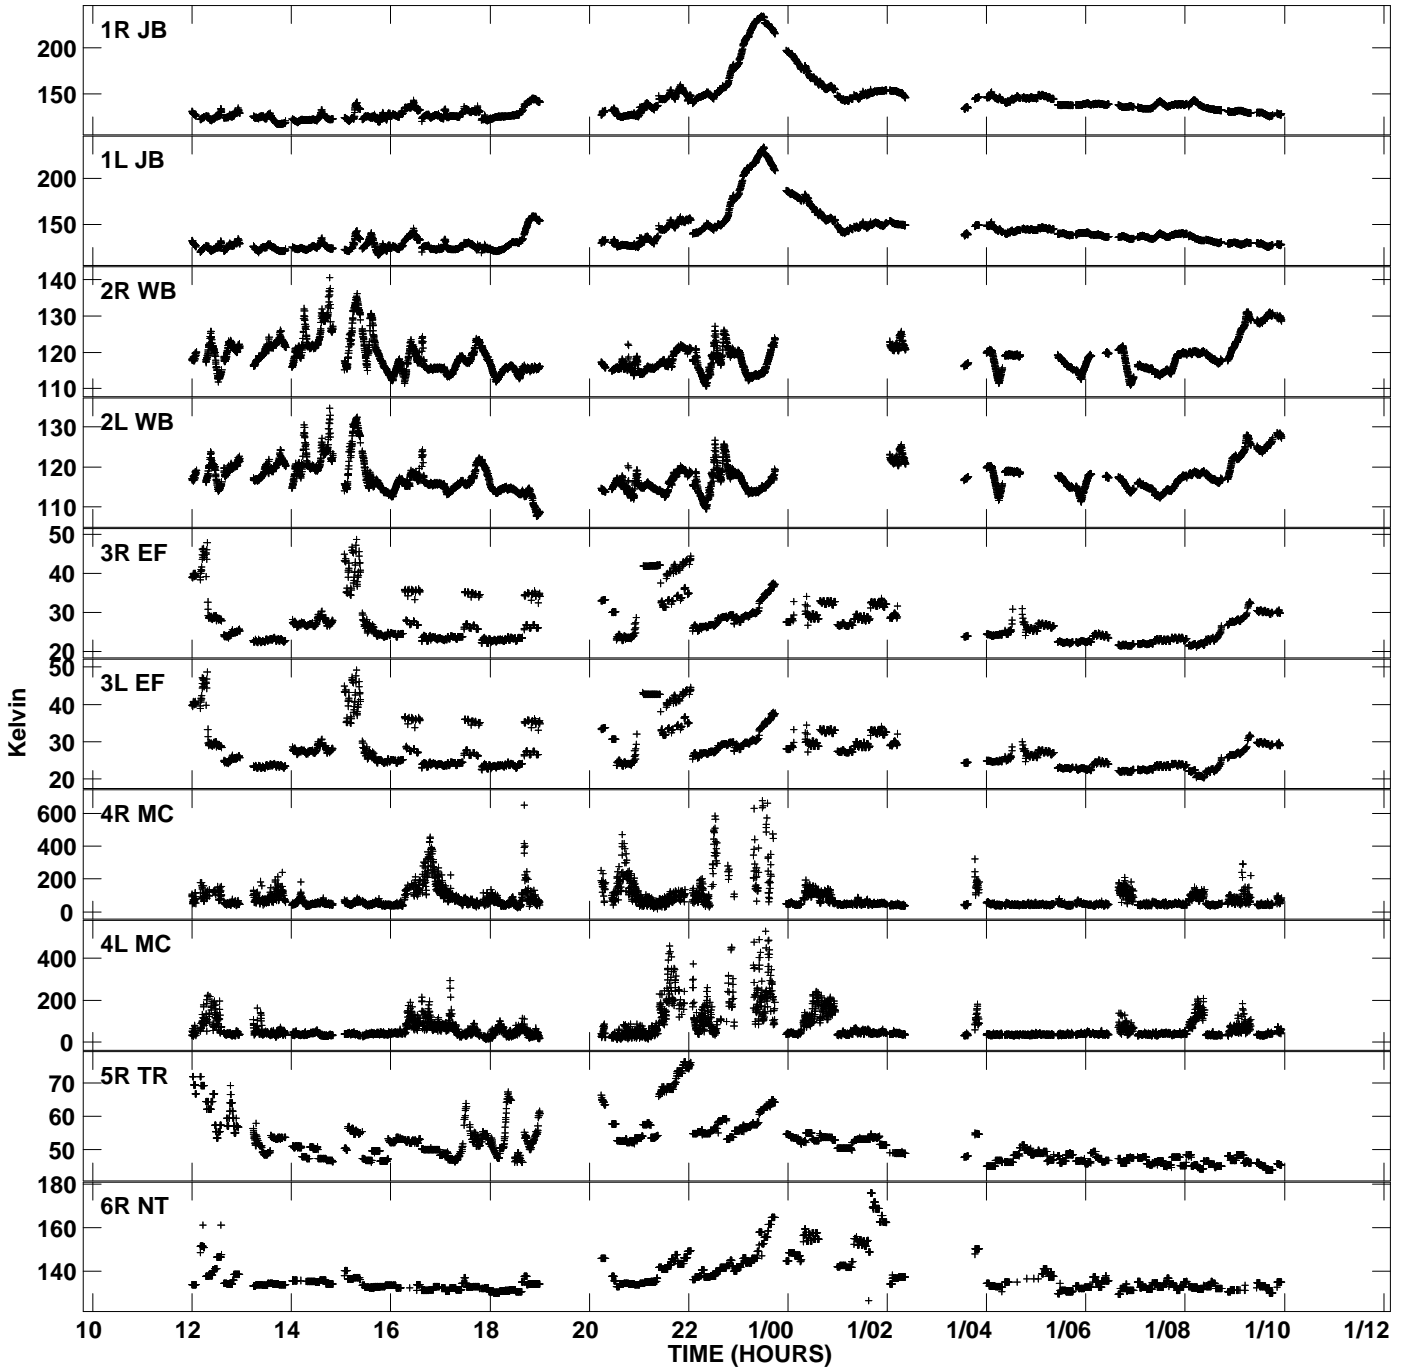

Plot file version 1 created 11-JUL-2007 07:39:50  
Tsys vs UTC time for EB032B\_2.UVAVG.1  
TY 1 Rpol & Lpol IF 1

Plot file version 2 created 11-JUL-2007 07:39:50  
Tsyst vs UTC time for EB032B\_2.UVAVG.1  
TY 1 Rpol & Lpol IF 1