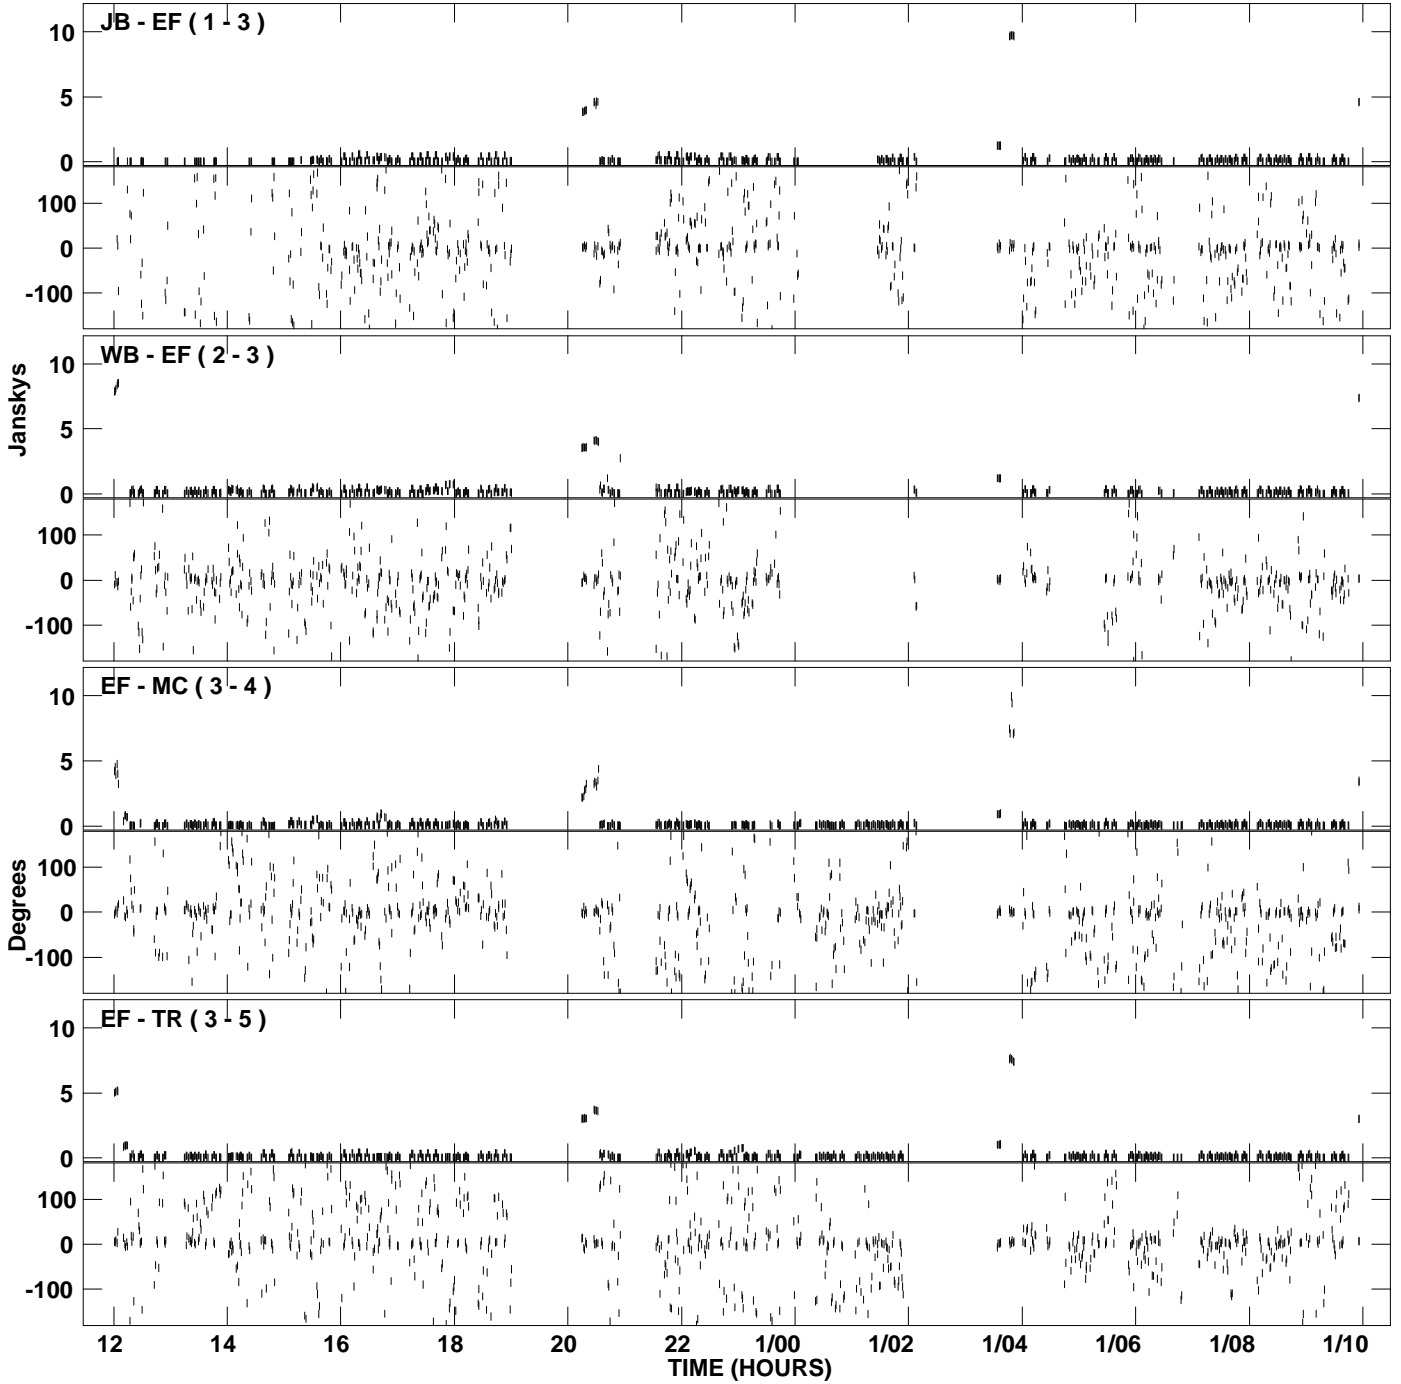

PLot file version 1 created 11-JUL-2007 14:03:02
Amplitude and Phase vs Time for EB032B 2.UVAVG.1 Vect aver. CL # 3
IF 1 CHAN 1 - 1024 STK LL

PLot file version 2 created 11-JUL-2007 14:03:02
Amplitude and Phase vs Time for EB032B 2.UVAVG.1 Vect aver. CL # 3
IF 1 CHAN 1 - 1024 STK LL

PLot file version 3 created 11-JUL-2007 14:14:43
Amplitude and Phase vs Time for EB032B 2.UVAVG.1 Vect aver. CL # 3
IF 1 CHAN 1 - 1024 STK RR

PLot file version 4 created 11-JUL-2007 14:14:43
Amplitude andPhase vs Time for EB032B 2.UVAVG.1 Vect aver. CL # 3
IF 1 CHAN 1 - 1024 STK RR