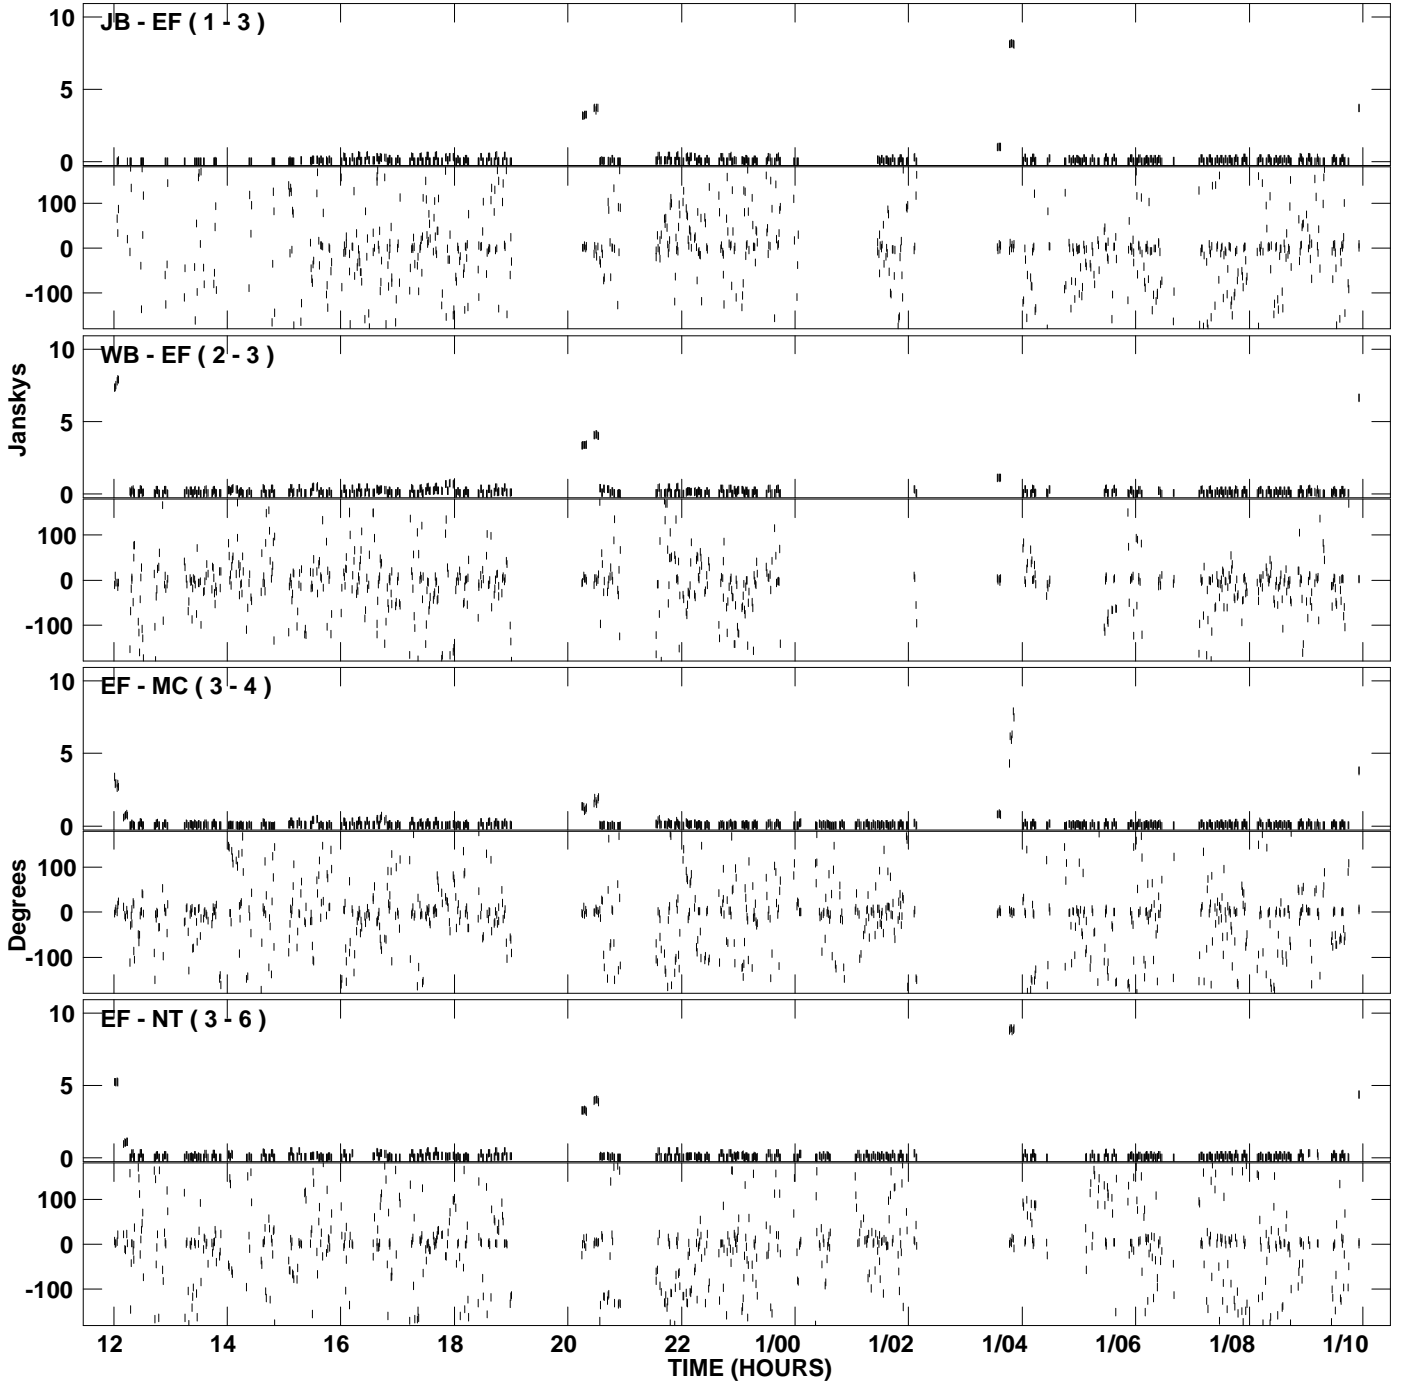

PLot file version 1 created 11-JUL-2007 14:03:02
Amplitude and Phase vs Time for EB032B 2.UVAVG.1 Vect aver. CL # 3
IF 1 CHAN 1 - 1024 STK LL

PLot file version 2 created 11-JUL-2007 14:03:02
Amplitude and Phase vs Time for EB032B 2.UVAVG.1 Vect aver. CL # 3
IF 1 CHAN 1 - 1024 STK LL

PLot file version 3 created 11-JUL-2007 14:14:43
Amplitude and Phase vs Time for EB032B 2.UVAVG.1 Vect aver. CL # 3
IF 1 CHAN 1 - 1024 STK RR

PLot file version 4 created 11-JUL-2007 14:14:43
Amplitude andPhase vs Time for EB032B 2.UVAVG.1 Vect aver. CL # 3
IF 1 CHAN 1 - 1024 STK RR