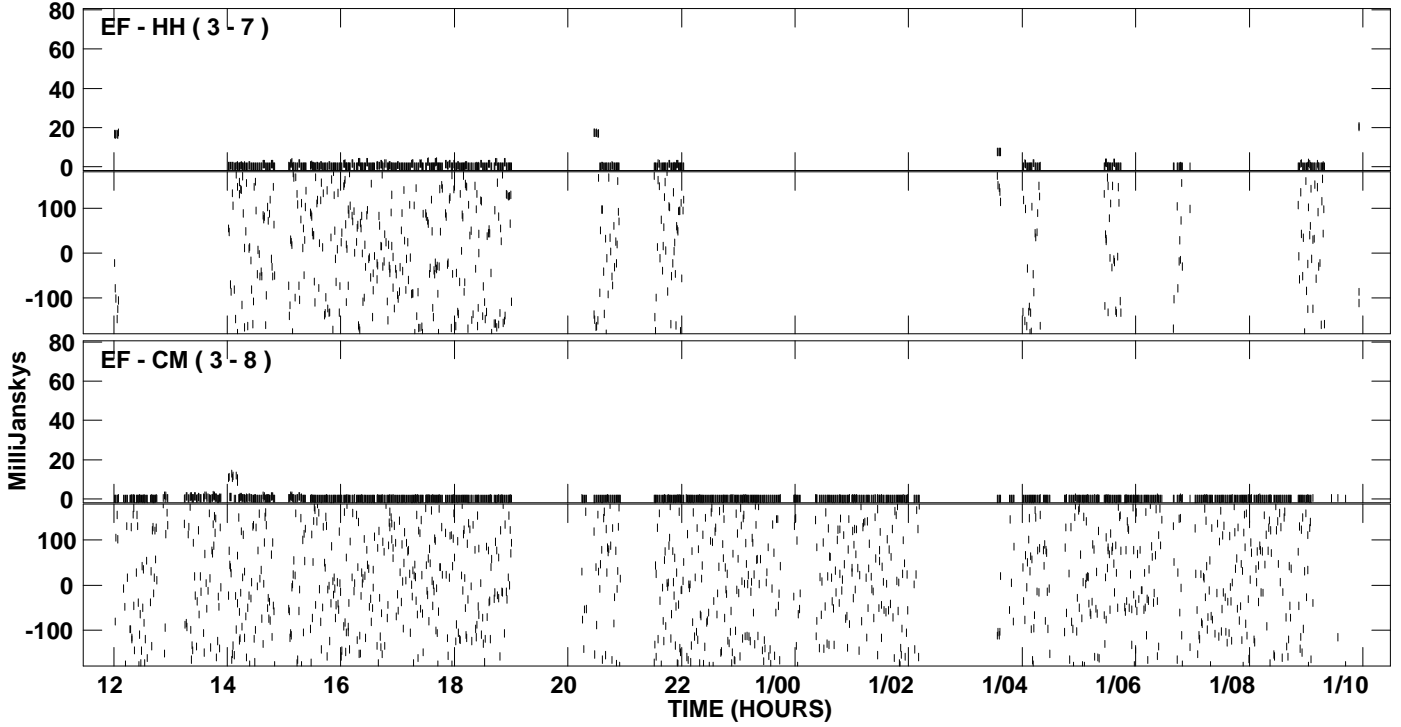

PLot file version 1 created 04-JUL-2007 11:58:25  
Amplitude and Phase vs Time for EB032B 2.UVAVG.1 Vect aver.  
IF 1 CHAN 1 - 1024 STK LL

PLot file version 2 created 04-JUL-2007 11:58:25  
Amplitude and Phase vs Time for EB032B 2.UVAVG.1 Vect aver.  
IF 1 CHAN 1 - 1024 STK LL

PLot file version 3 created 04-JUL-2007 12:17:13  
Amplitude andPhase vs Time for EB032B 2.UVAVG.1 Vect aver.  
IF 1 CHAN 1 - 1024 STK RR

PLot file version 4 created 04-JUL-2007 12:17:13  
Amplitude andPhase vs Time for EB032B 2.UVAVG.1 Vect aver.  
IF 1 CHAN 1 - 1024 STK RR