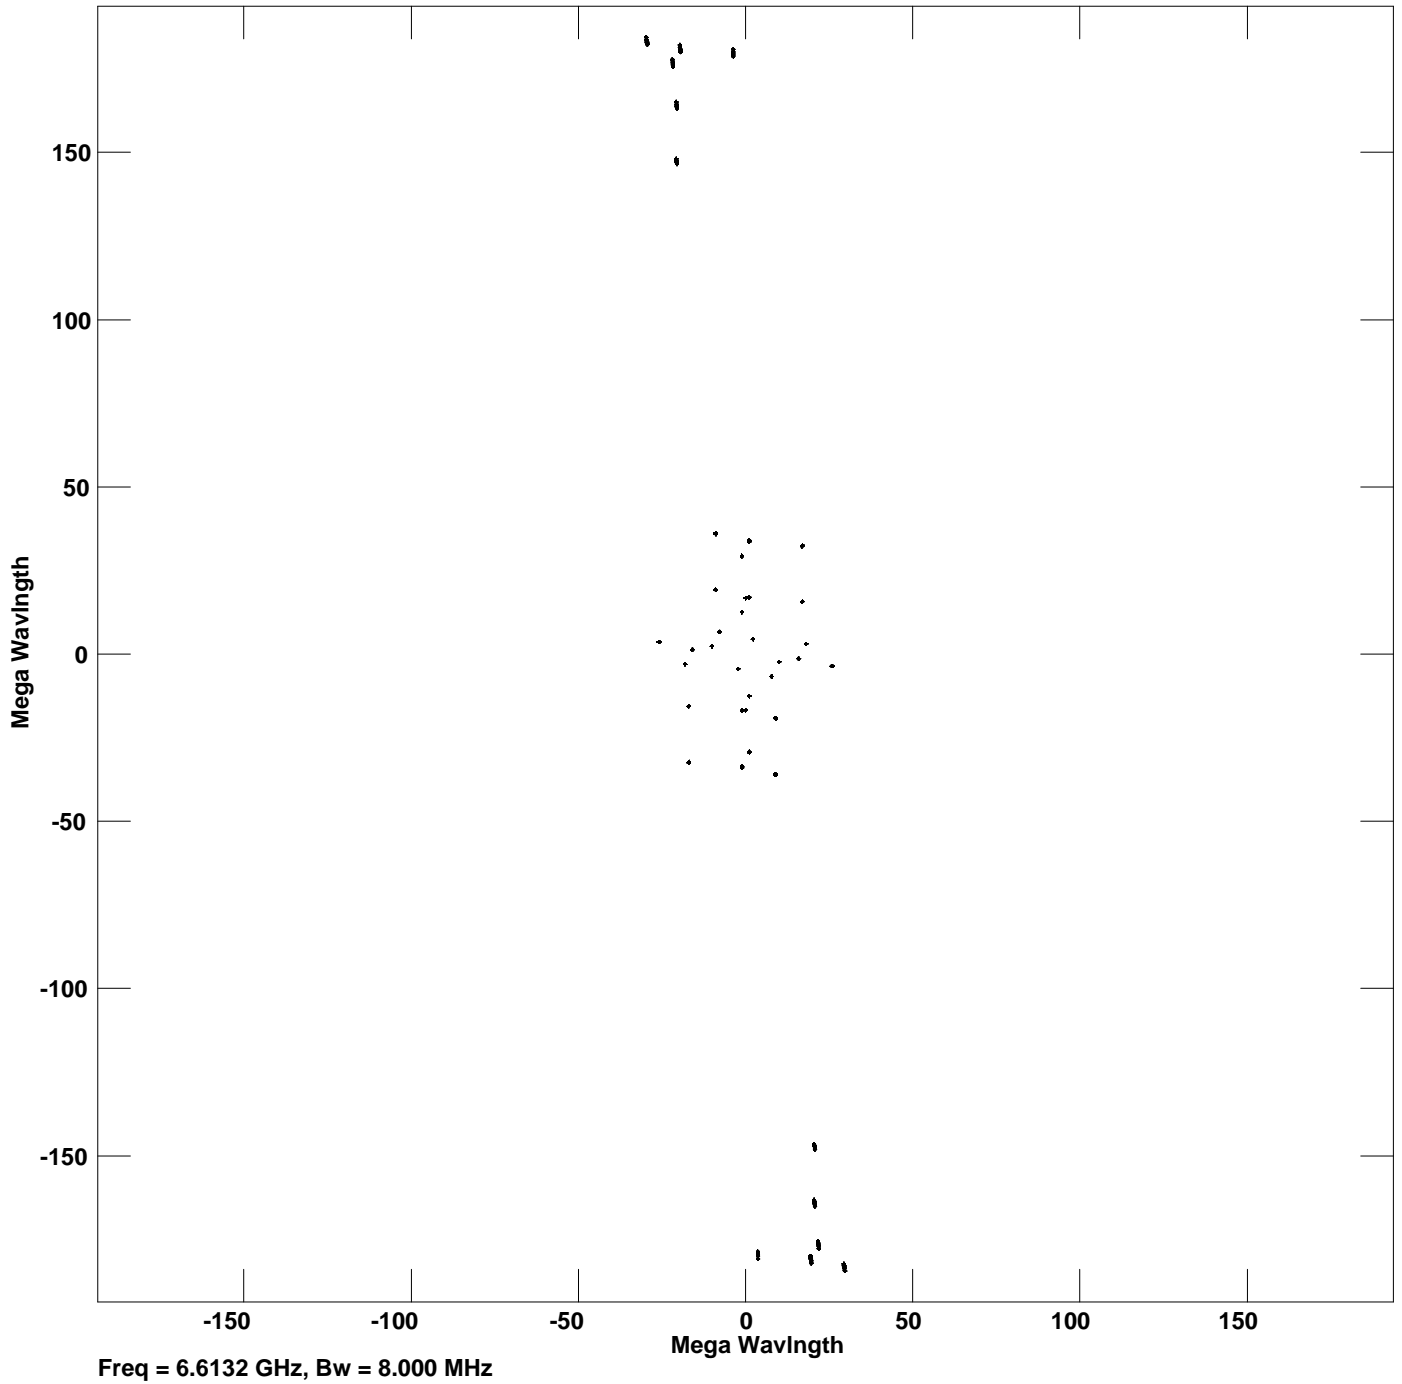

Plot file version 1 created 11-JUL-2007 07:35:38  
V vs U for 0121+114.MULTI.1 Source:0121+114  
Ants \* - \* Stokes I IF# 1 - 8 Chan# 1

Freq = 6.6132 GHz, Bw = 8.000 MHz