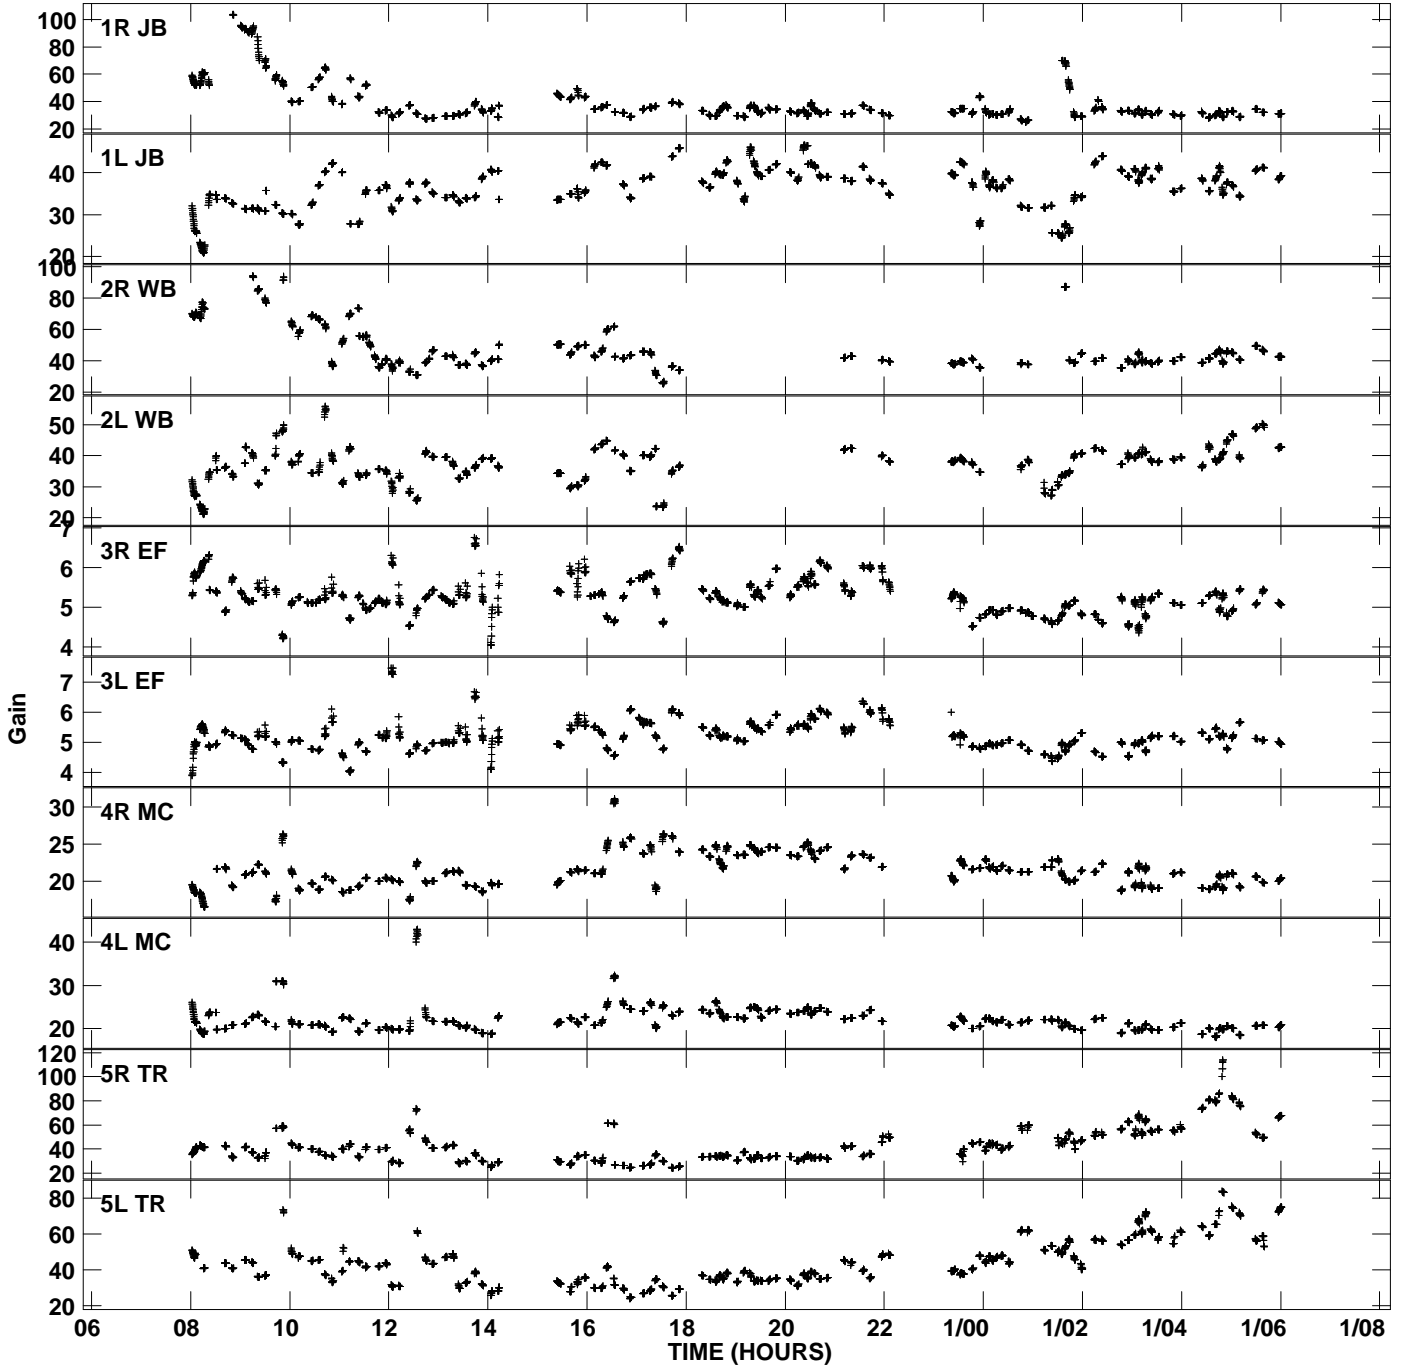

Plot file version 1 created 04-AUG-2007 00:01:09
Gain amp vs UTC time for EB032C_2.TMP.1
CL 4 Rpol & Lpol IF 1

Plot file version 2 created 04-AUG-2007 00:01:09
Gain amp vs UTC time for EB032C_2.TMP.1
CL 4 Rpol & Lpol IF 1