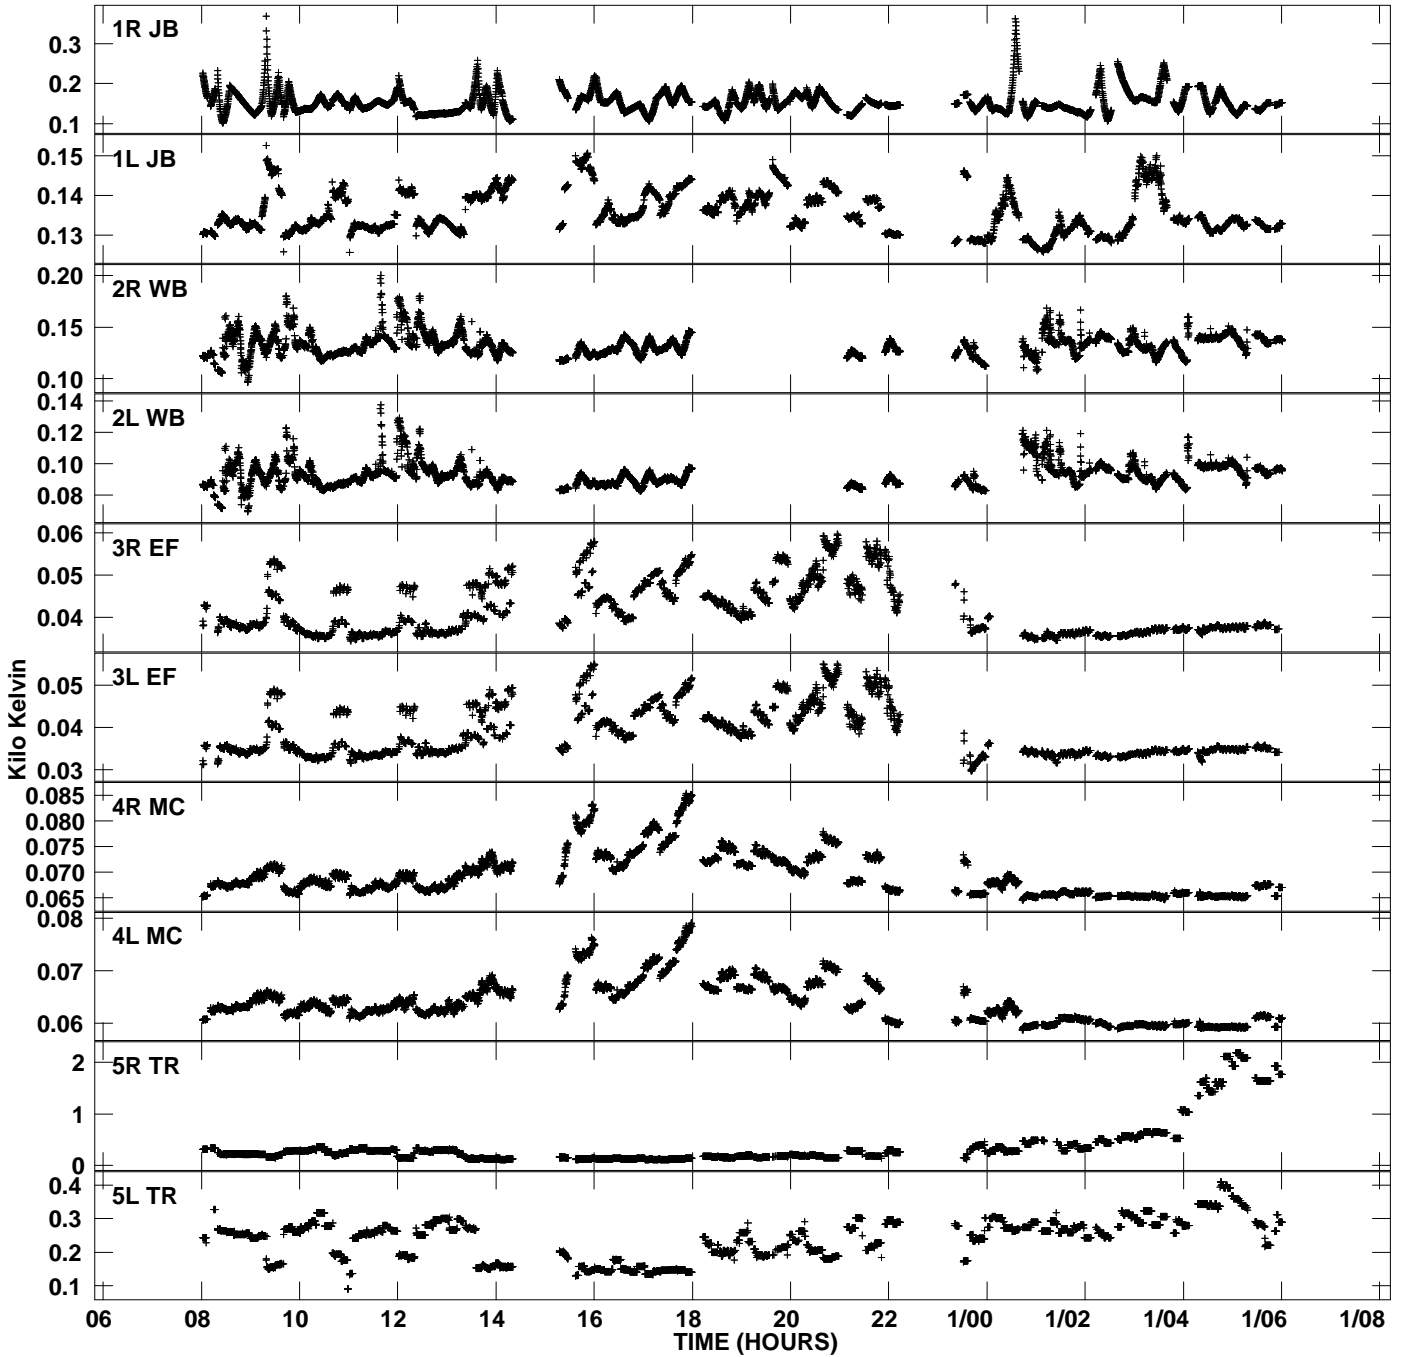

Plot file version 1 created 03-AUG-2007 12:58:50
Tsys vs UTC time for EB032C_2.UVAVG.1
TY 1 Rpol & Lpol IF 1

Plot file version 2 created 03-AUG-2007 12:58:50
Tsyst vs UTC time for EB032C_2.UVAVG.1
TY 1 Rpol & Lpol IF 1