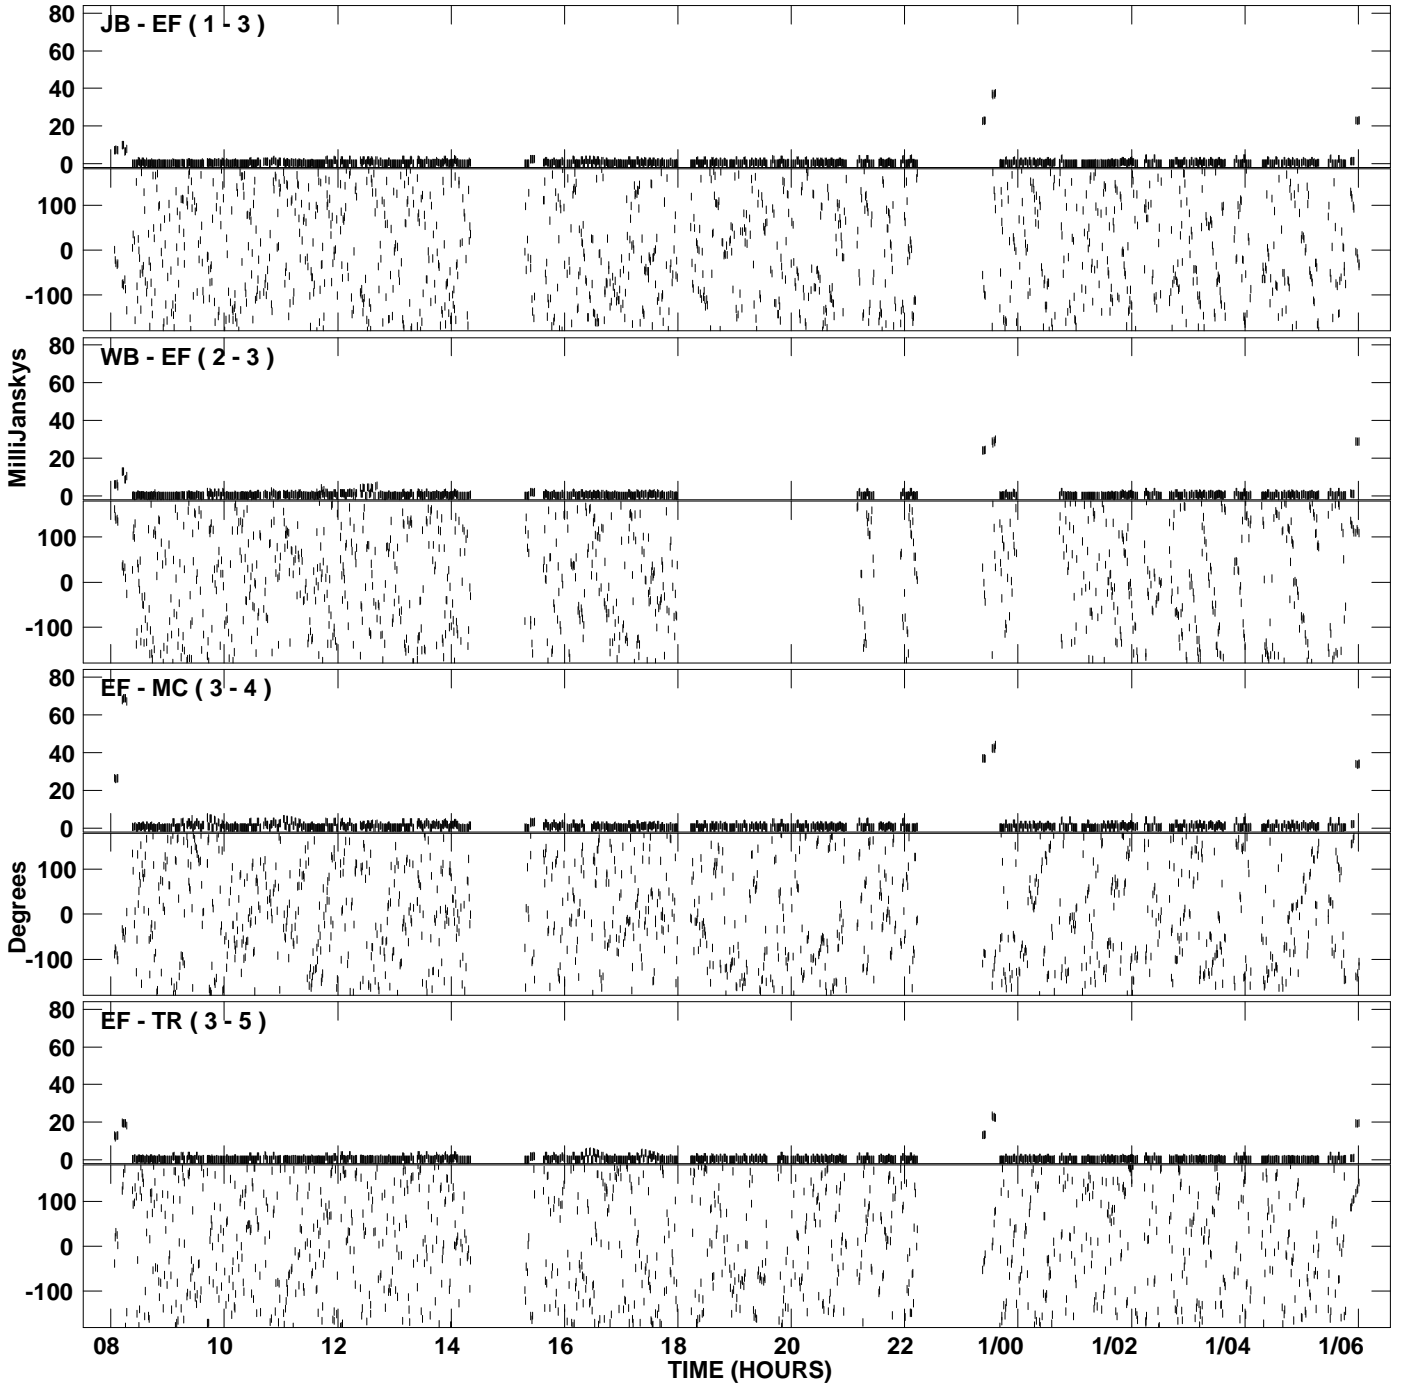

PLot file version 1 created 03-AUG-2007 11:39:00
Amplitude andPhase vs Time for EB032C 2.UVAVG.1 Vect aver.
IF 1 CHAN 1 - 1024 STK LL

PLot file version 2 created 03-AUG-2007 11:39:00
Amplitude and Phase vs Time for EB032C 2.UVAVG.1 Vect aver.
IF 1 CHAN 1 - 1024 STK LL

PLot file version 3 created 03-AUG-2007 11:49:52
Amplitude and Phase vs Time for EB032C 2.UVAVG.1 Vect aver.
IF 1 CHAN 1 - 1024 STK RR

PLot file version 4 created 03-AUG-2007 11:49:52
Amplitude andPhase vs Time for EB032C 2.UVAVG.1 Vect aver.
IF 1 CHAN 1 - 1024 STK RR