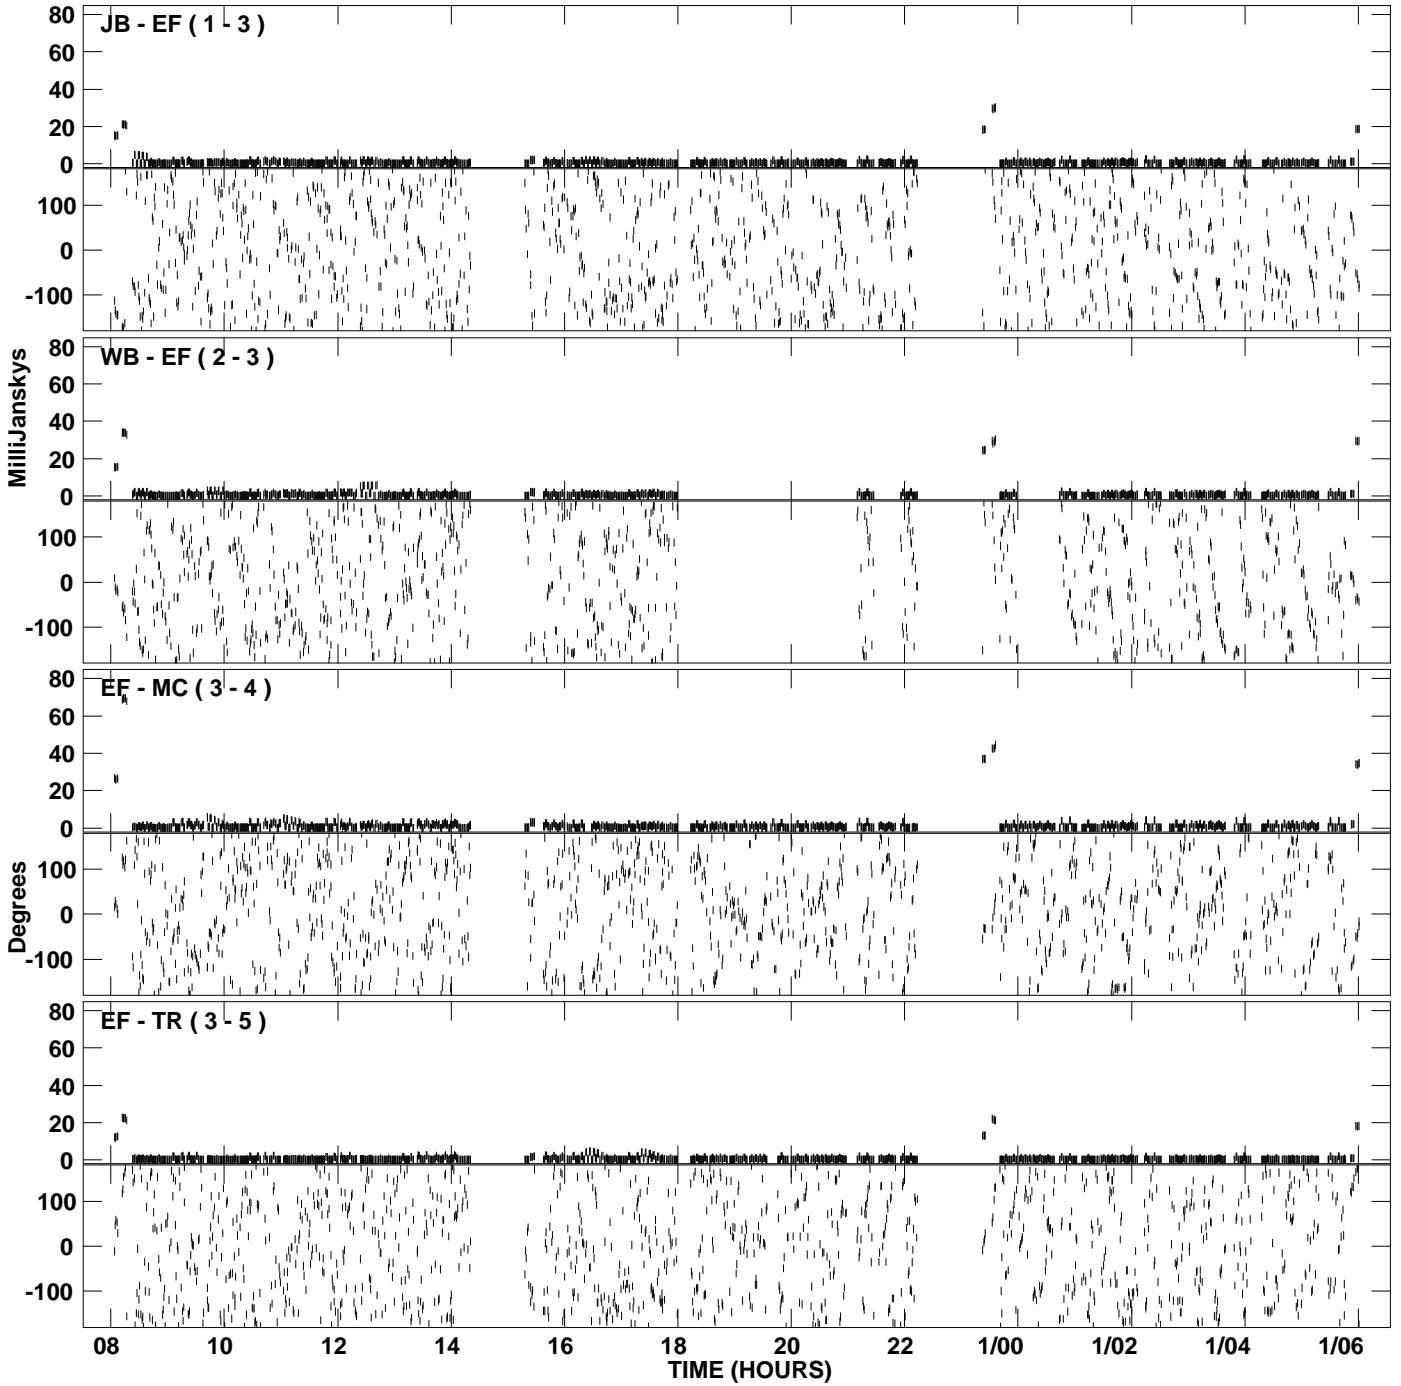

PLot file version 1 created 03-AUG-2007 11:39:00
Amplitude andPhase vs Time for EB032C 2.UVAVG.1 Vect aver.
IF 1 CHAN 1 - 1024 STK LL

PLot file version 2 created 03-AUG-2007 11:39:00
Amplitude and Phase vs Time for EB032C 2.UVAVG.1 Vect aver.
IF 1 CHAN 1 - 1024 STK LL

PLot file version 3 created 03-AUG-2007 11:49:52
Amplitude and Phase vs Time for EB032C 2.UVAVG.1 Vect aver.
IF 1 CHAN 1 - 1024 STK RR

PLot file version 4 created 03-AUG-2007 11:49:52
Amplitude andPhase vs Time for EB032C 2.UVAVG.1 Vect aver.
IF 1 CHAN 1 - 1024 STK RR