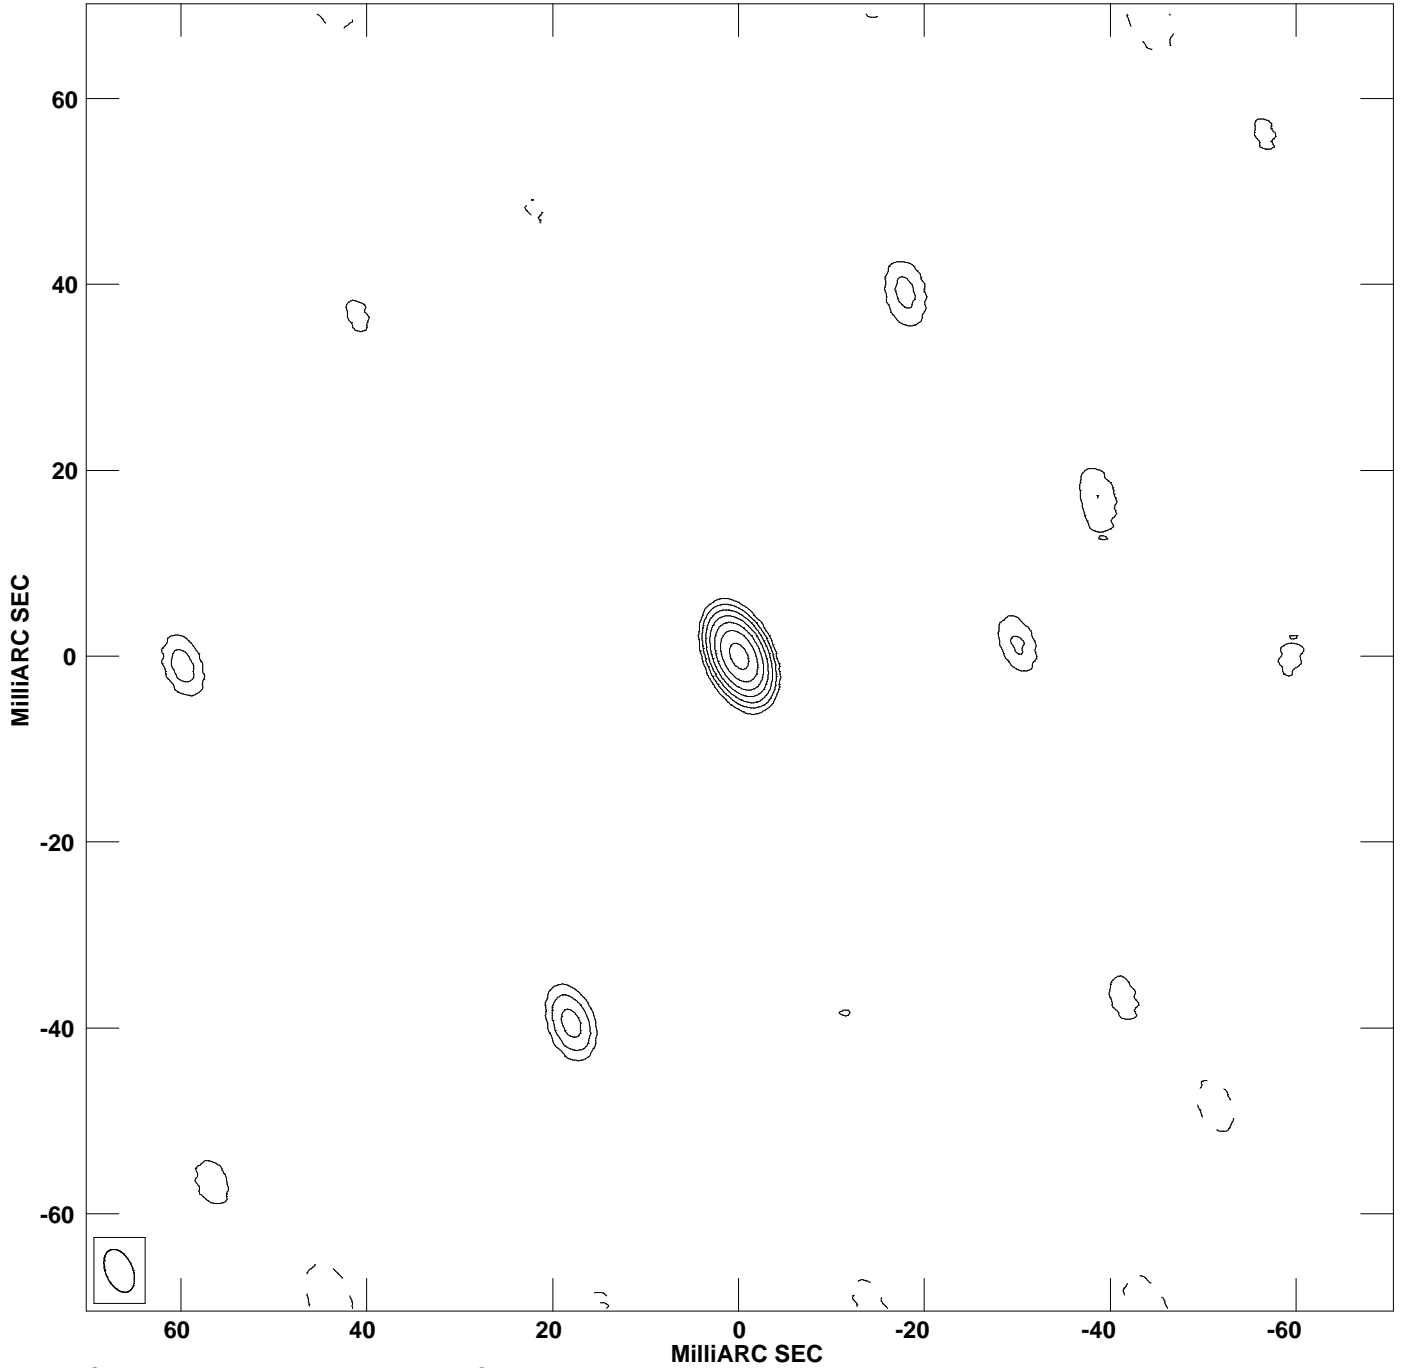

PLot file version 1 created 02-AUG-2007 17:04:44  
CONT: 1354-020 IPOL 6654.006 MHZ 1354-020.ICL001.3

Center at RA 13 54 06.8953190 DEC -02 06 03.190510  
Cont peak flux = 7.1534E-01 JY/B EAM  
Levs = 7.153E-03 \* (-1.21, 1.215, 2.430, 4.859,  
9.719, 19.44, 38.87, 77.75)