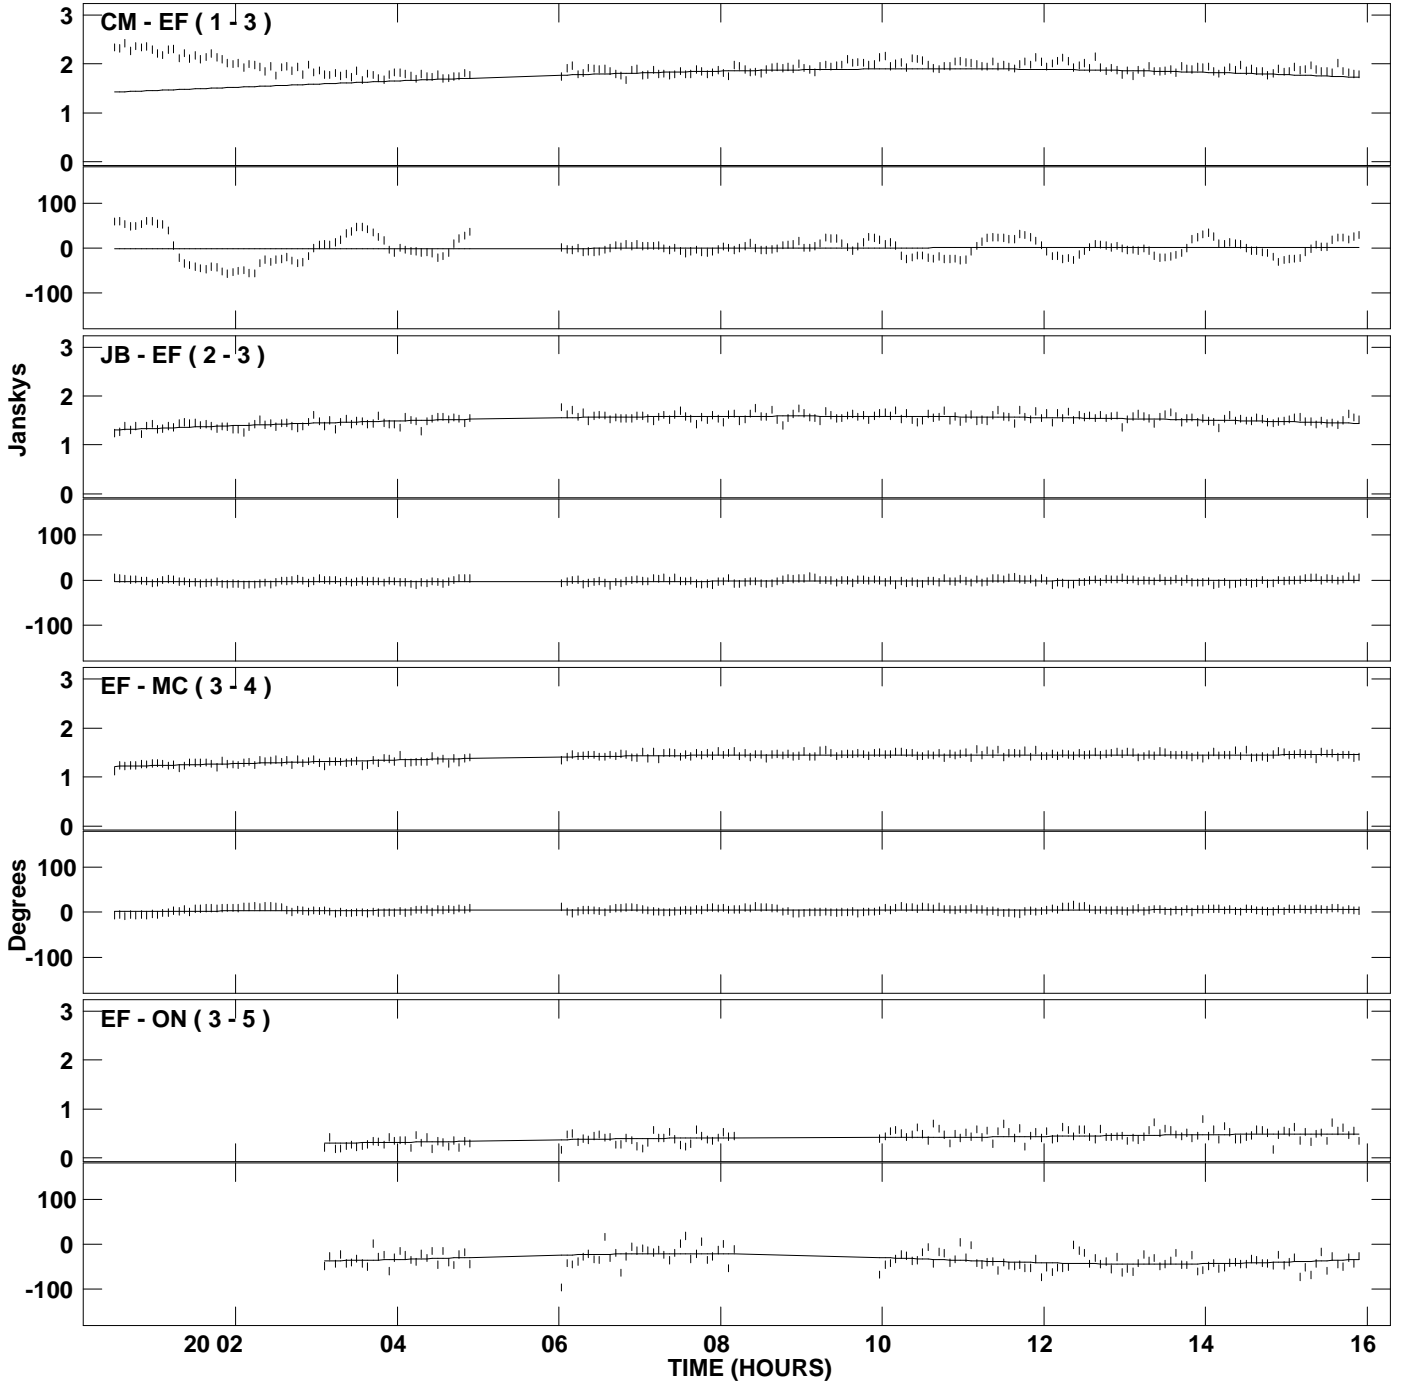

PLot file version 1 created 03-AUG-2007 14:41:36
Amplitude and Phase vs Time for 3C286.MULTI.1 CL # 3
IF 1 CHAN 1 STK LL of 3C286.ICL001.3

PLot file version 2 created 03-AUG-2007 14:41:36
Amplitude and Phase vs Time for 3C286.MULTI.1 CL # 3
IF 1 CHAN 1 STK LL of 3C286.ICL001.3