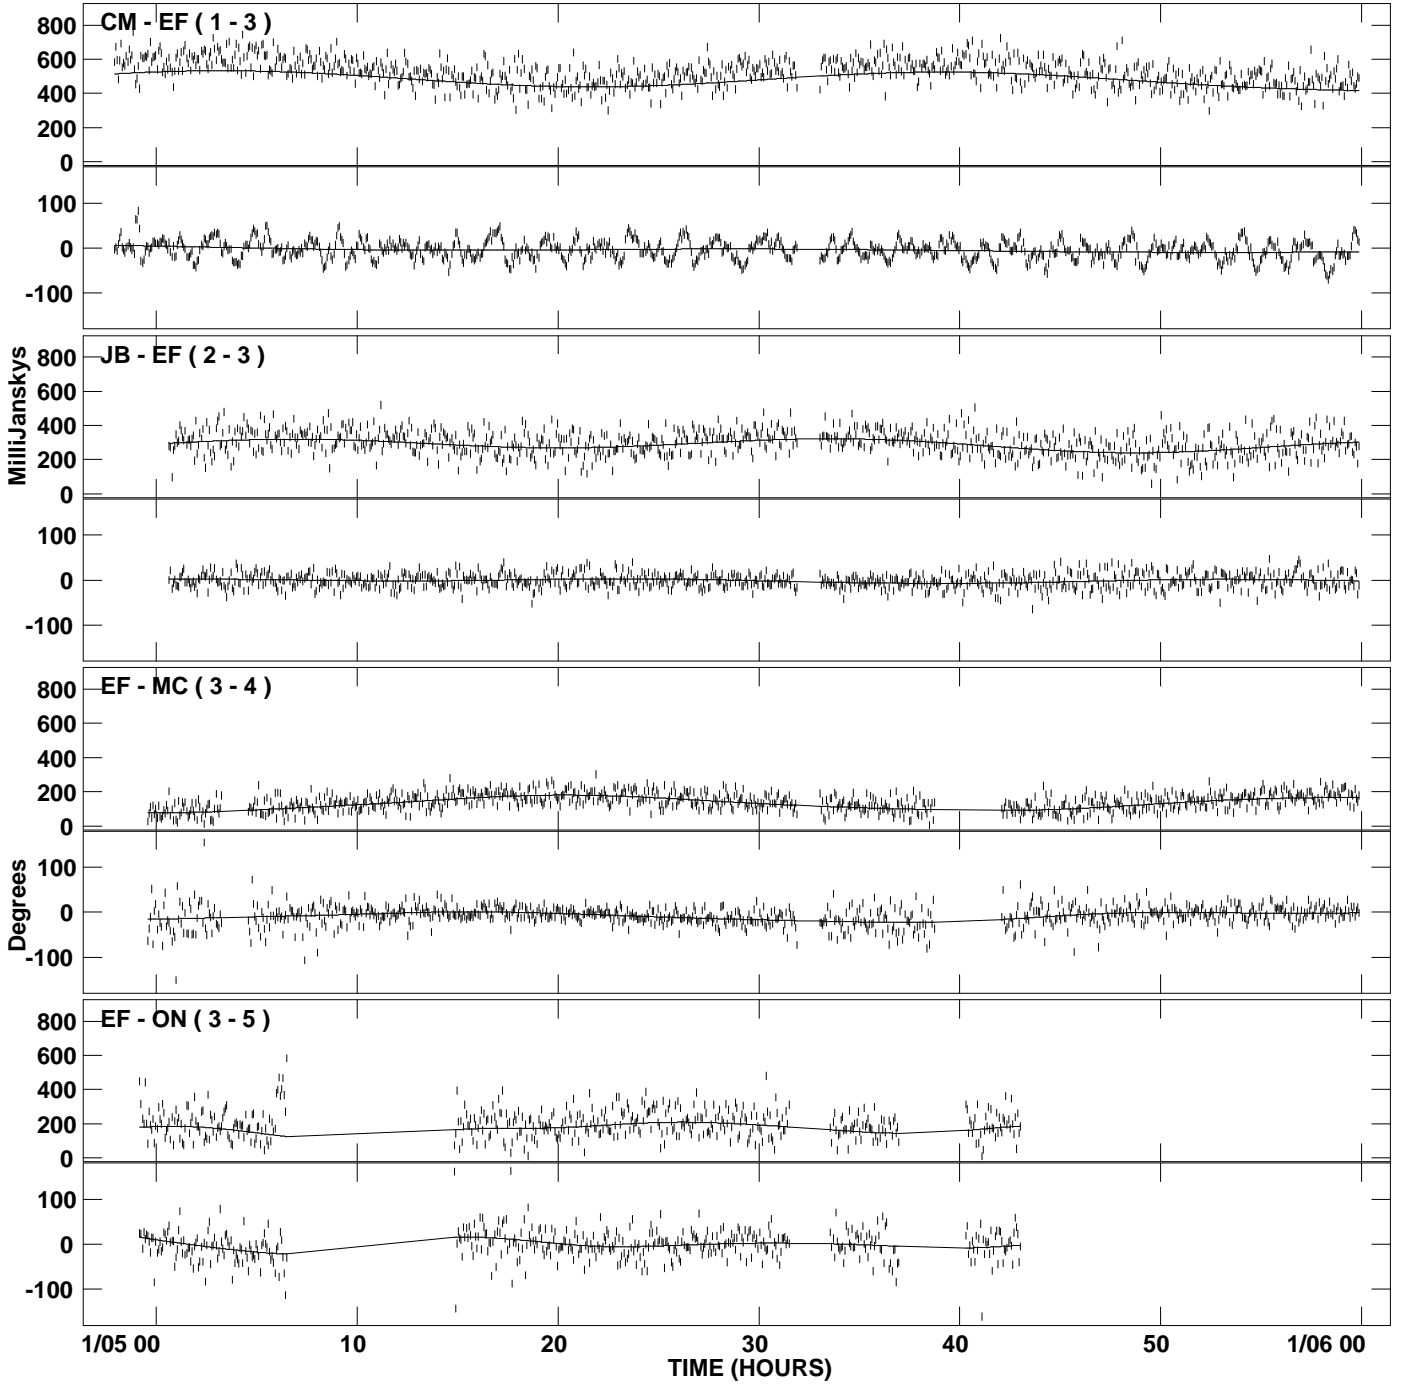

PLot file version 1 created 03-AUG-2007 14:41:42  
Amplitude and Phase vs Time for 3C48.MULTI.1 CL # 3  
IF 1 CHAN 1 STK LL of 3C48.ICL001.3

PLot file version 2 created 03-AUG-2007 14:41:42  
Amplitude andPhase vs Time for 3C48.MULTI.1 CL # 3  
IF 1 CHAN 1 STK LL of 3C48.ICL001.3