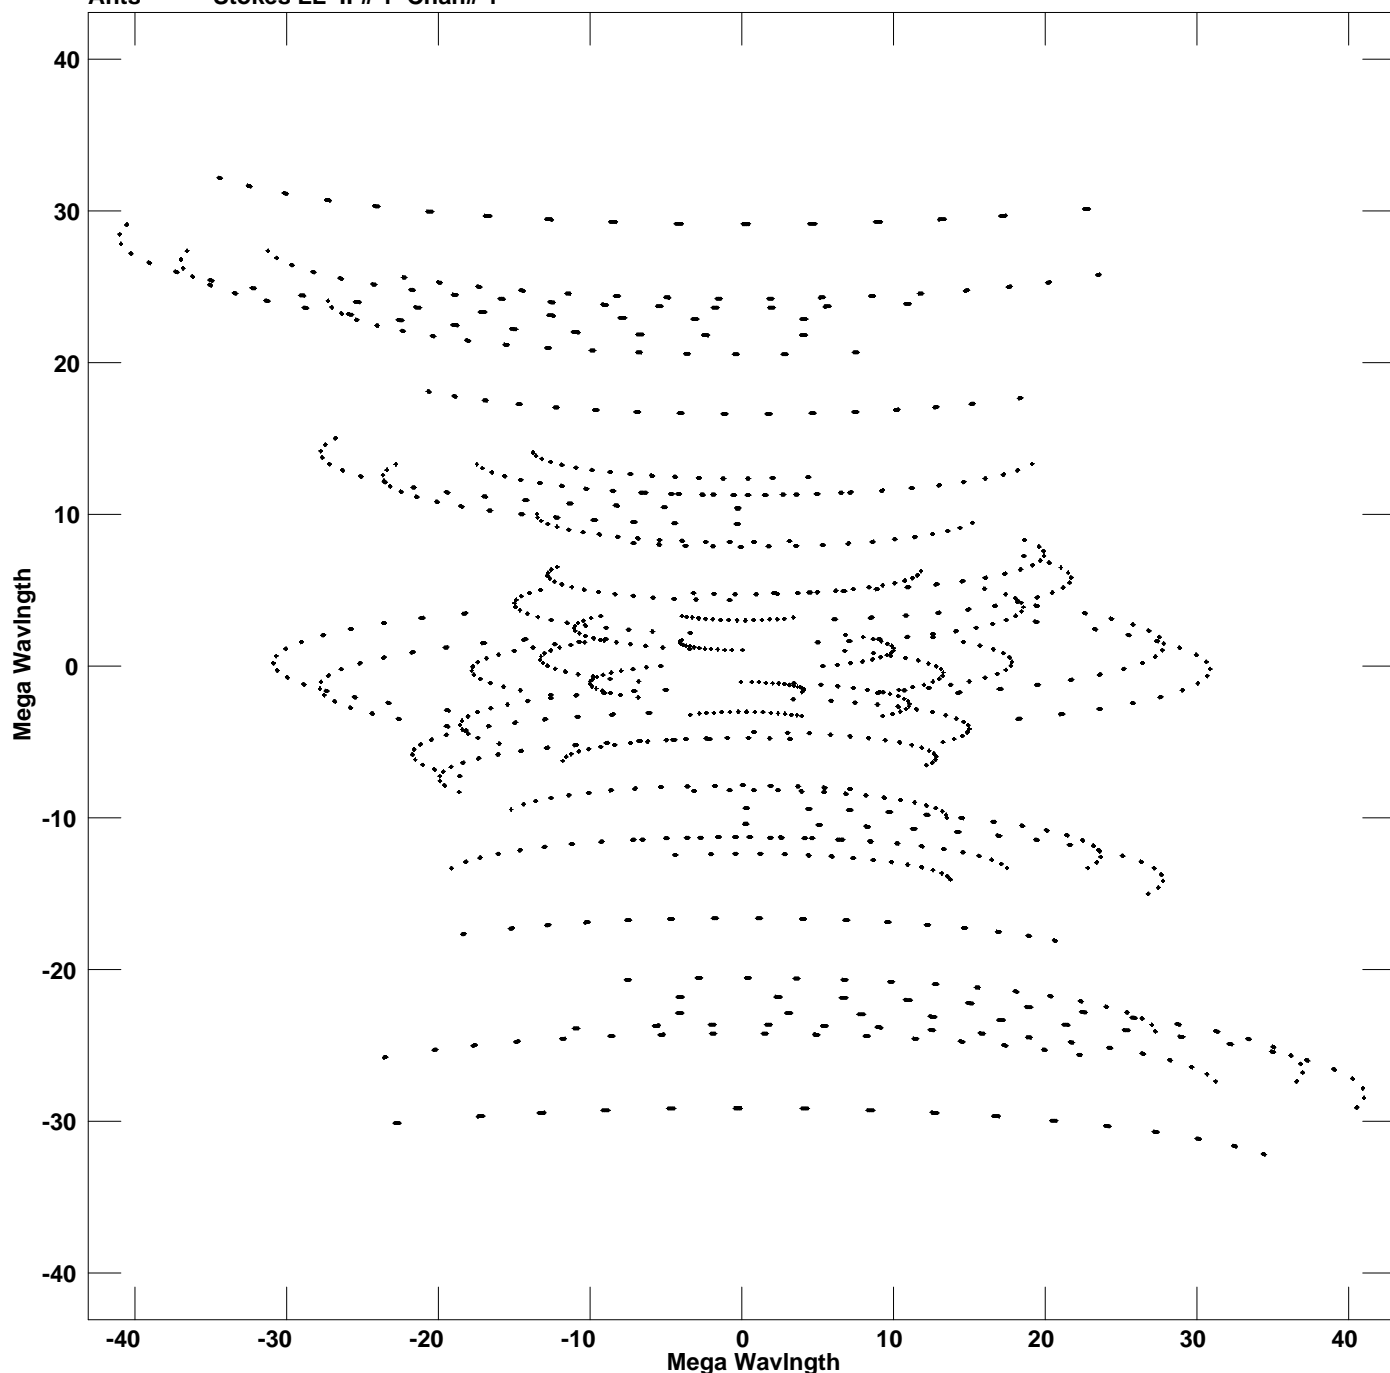

Plot file version 1 created 03-AUG-2007 14:41:58  
V vs U for G24.635.MULTI.1 Source:G24.635  
Ants \* - \* Stokes LL IF# 1 Chan# 1

Freq = 6.6668 GHz, Bw = 2.000 MHz