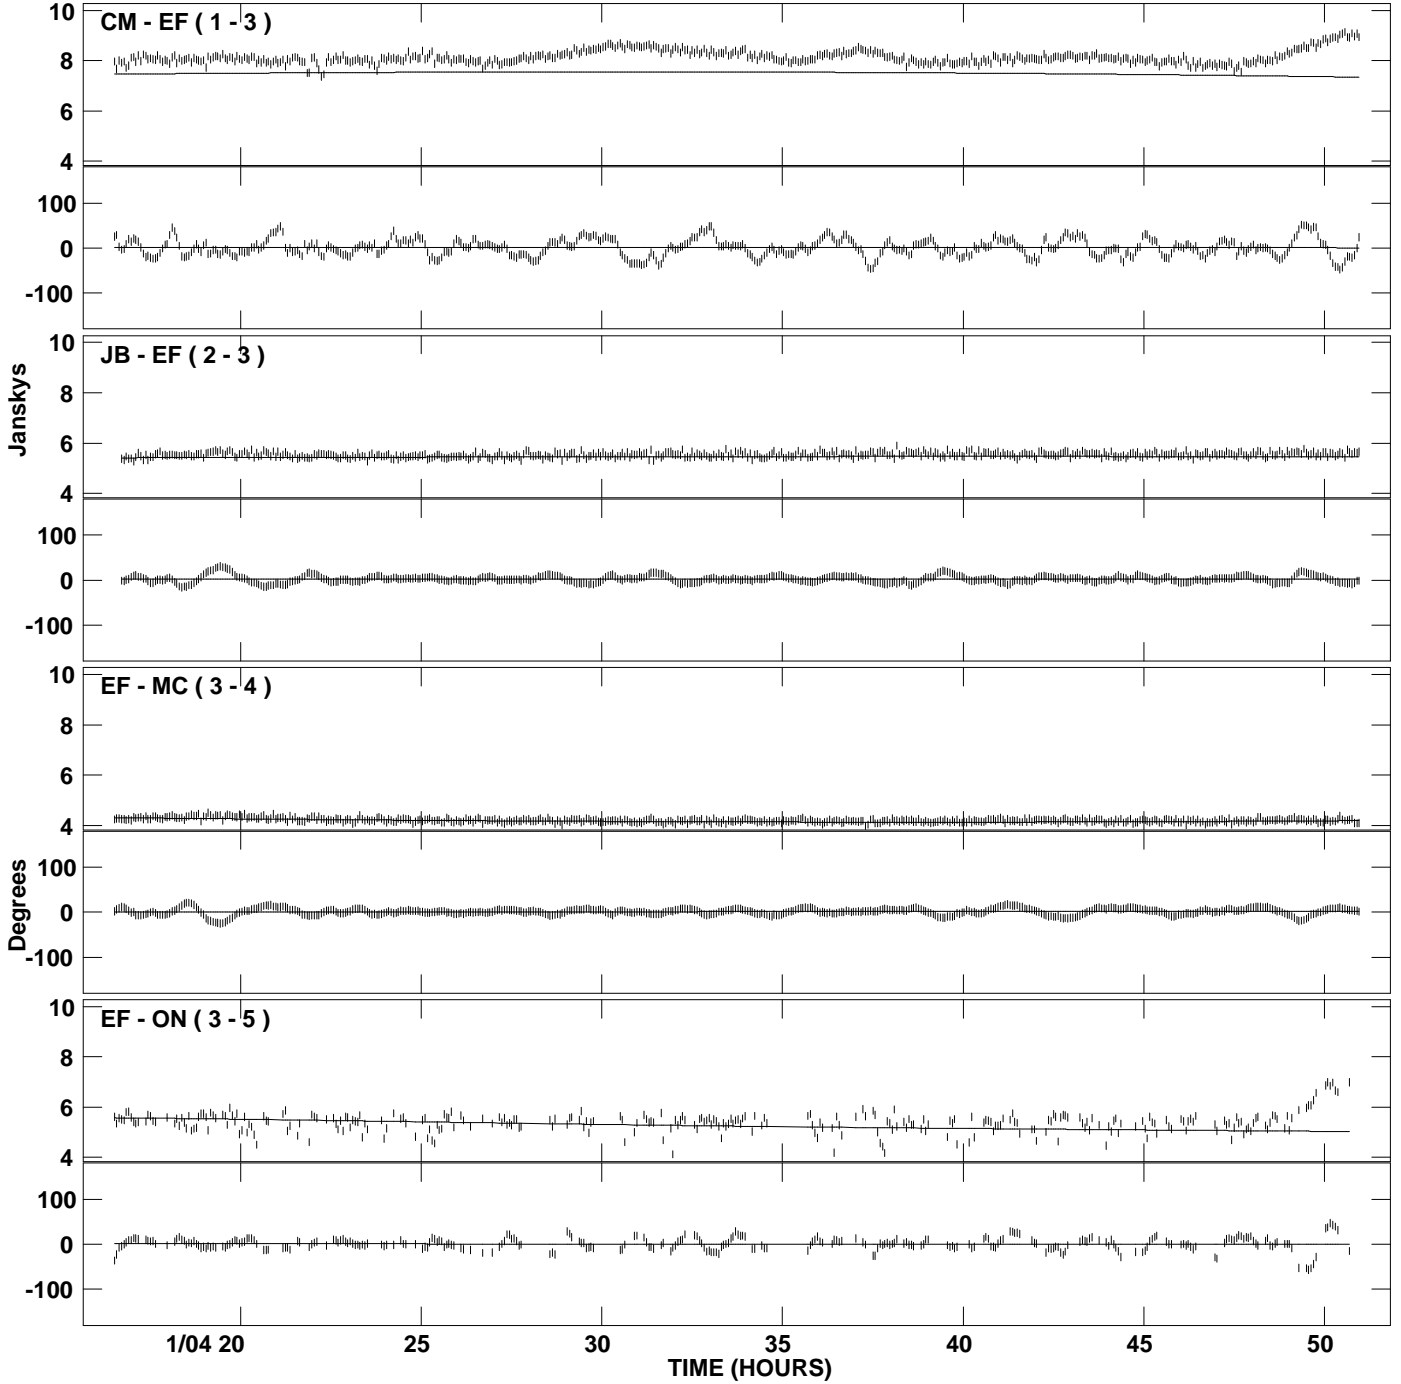

PLot file version 1 created 03-AUG-2007 14:41:28  
Amplitude and Phase vs Time for J1751+09.MULTI.1 CL # 3  
IF 1 CHAN 1 STK LL of J1751+09.ICL001.3

PLot file version 2 created 03-AUG-2007 14:41:28  
Amplitude and Phase vs Time for J1751+09.MULTI.1 CL # 3  
IF 1 CHAN 1 STK LL of J1751+09.ICL001.3