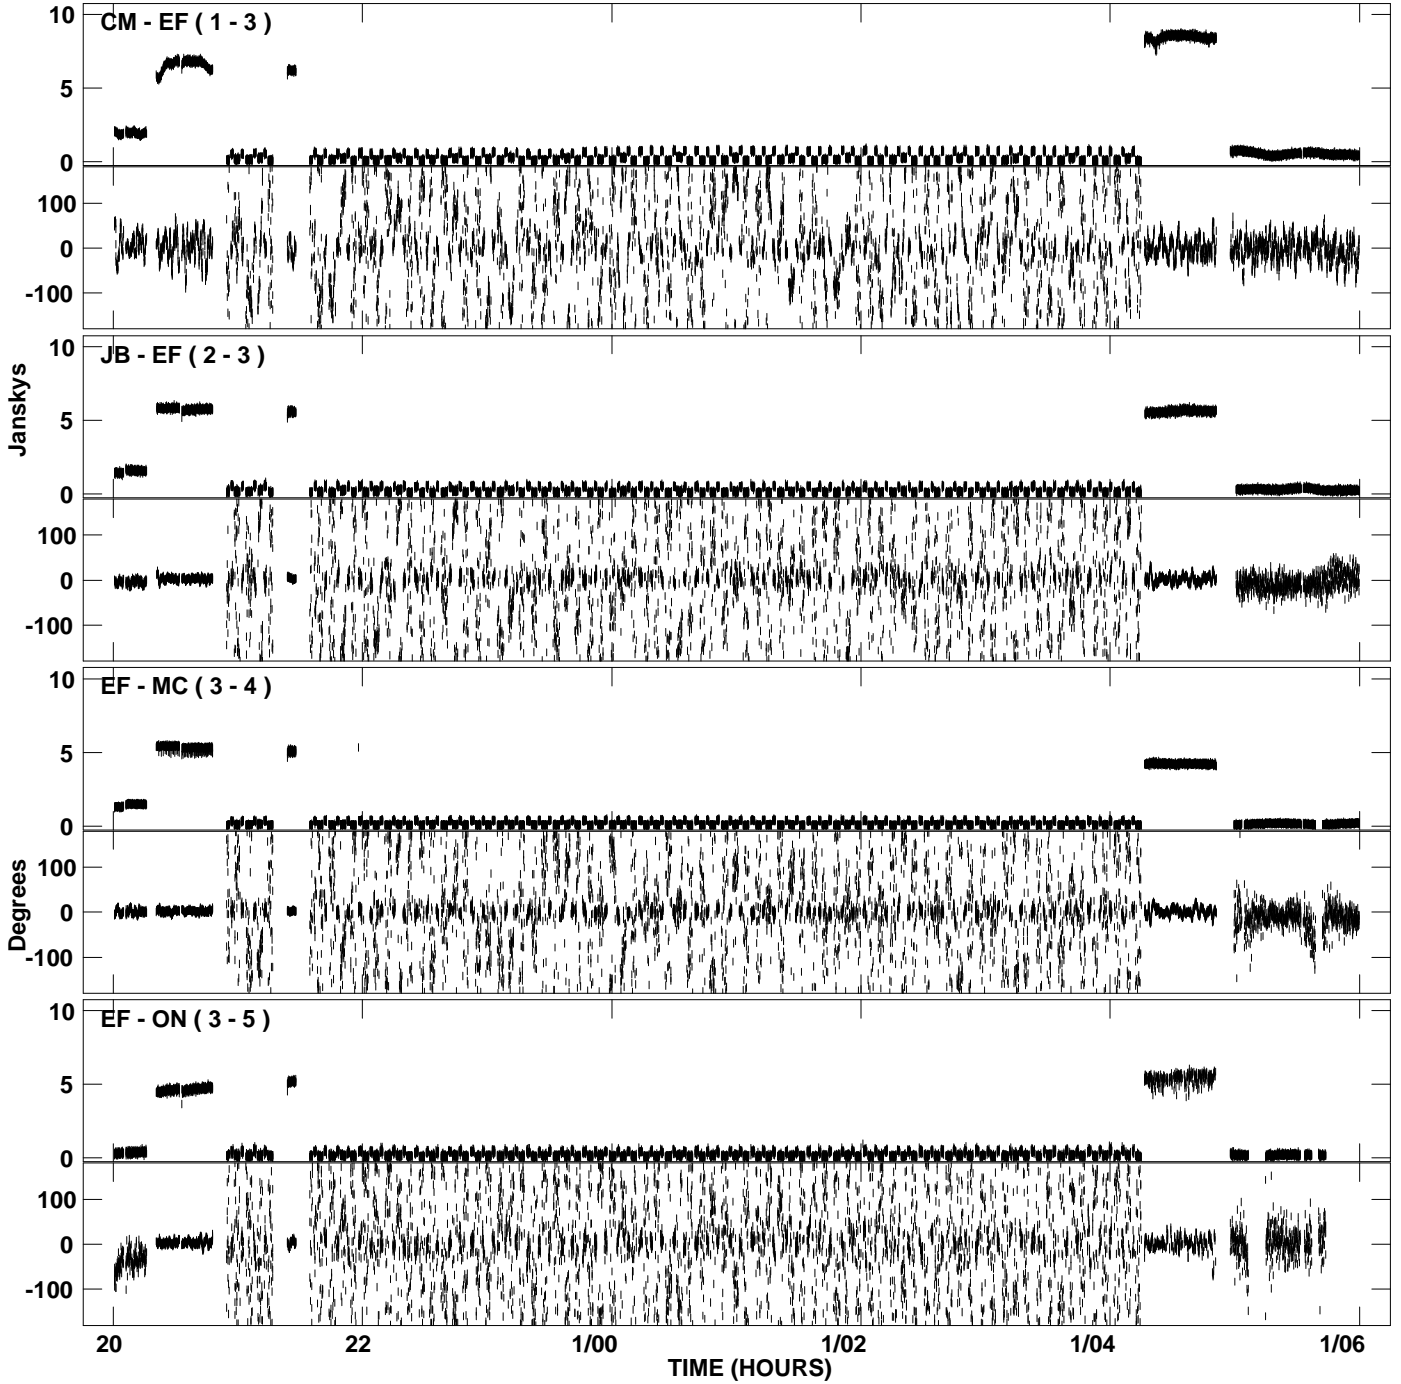

PLot file version 1 created 03-AUG-2007 14:37:31
Amplitude and Phase vs Time for EB034A 1.UVDATA.1 Vect aver. CL # 3
IF 1 CHAN 1 - 512 STK LL

PLot file version 2 created 03-AUG-2007 14:37:31
Amplitude and Phase vs Time for EB034A 1.UVDATA.1 Vect aver. CL # 3
IF 1 CHAN 1 - 512 STK LL