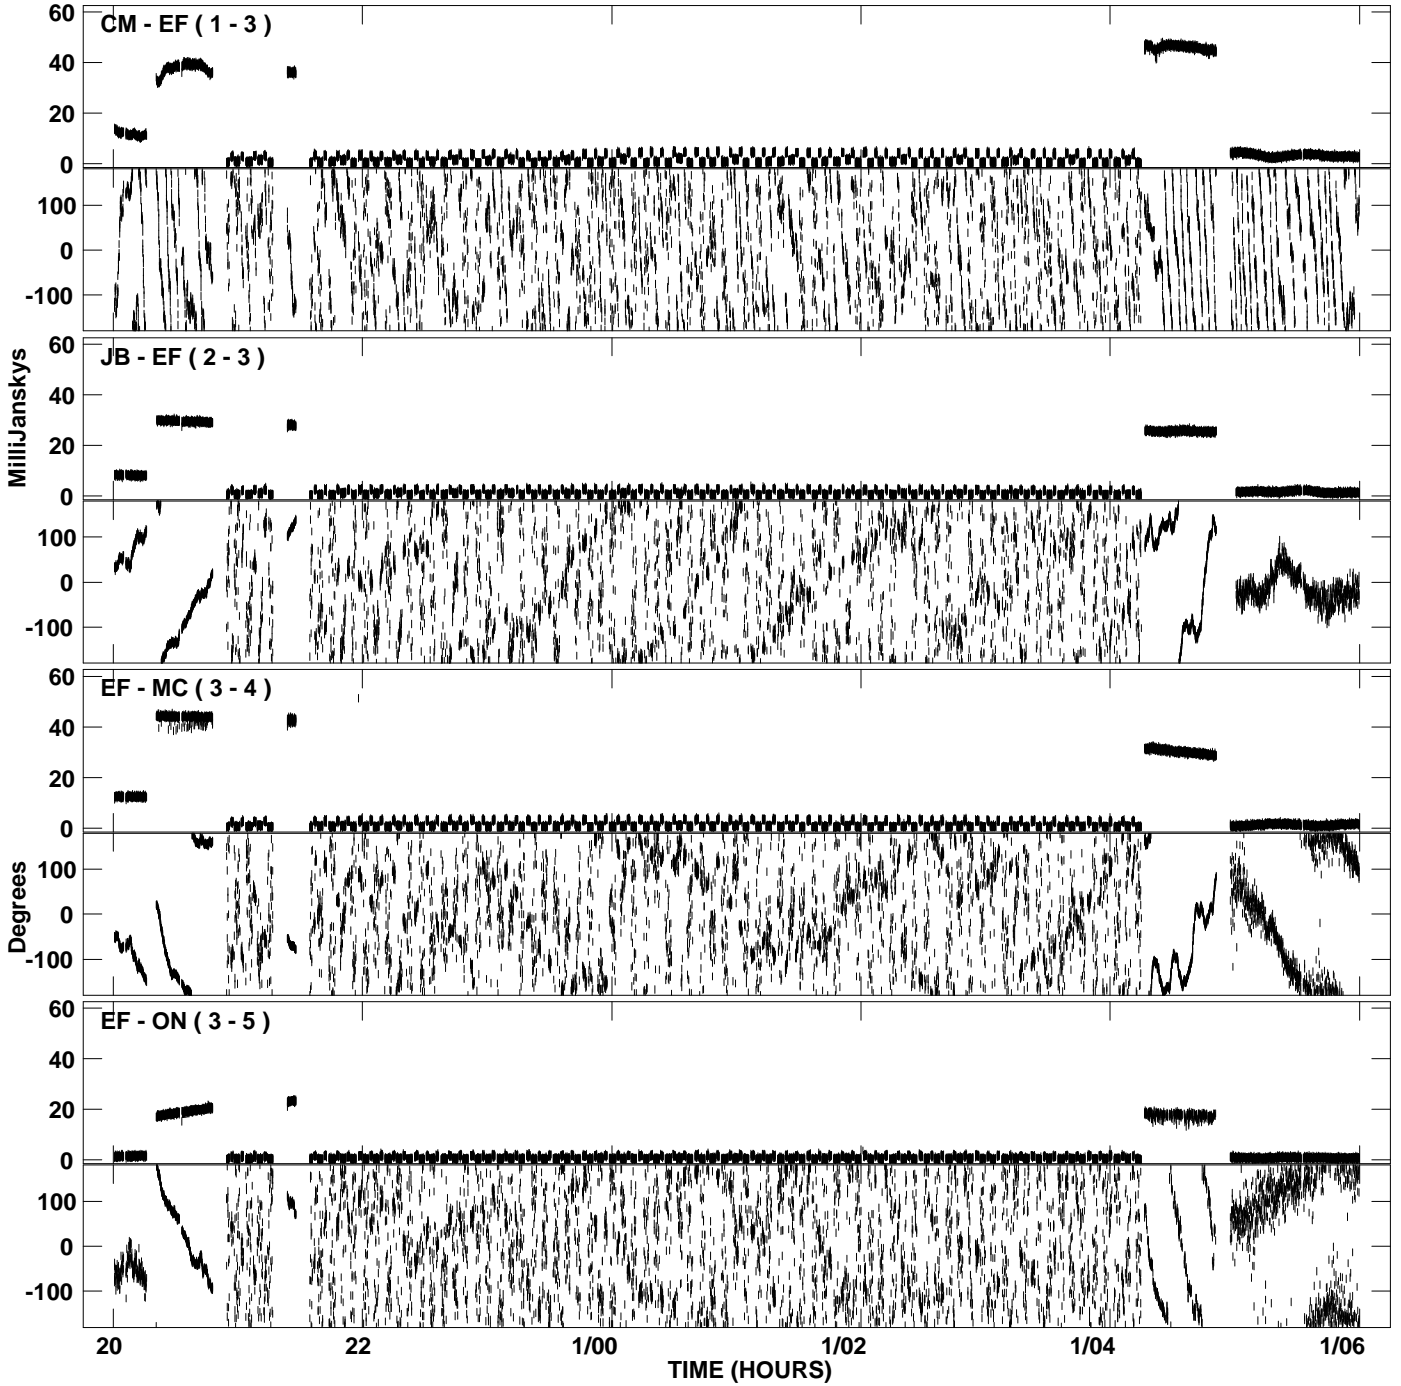

PLot file version 1 created 03-AUG-2007 13:26:03
Amplitude andPhase vs Time for EB034A 1.UVDATA.1 Vect aver.
IF 1 CHAN 1 - 512 STK LL

PLot file version 2 created 03-AUG-2007 13:26:04
Amplitude andPhase vs Time for EB034A 1.UVDATA.1 Vect aver.
IF 1 CHAN 1 - 512 STK LL