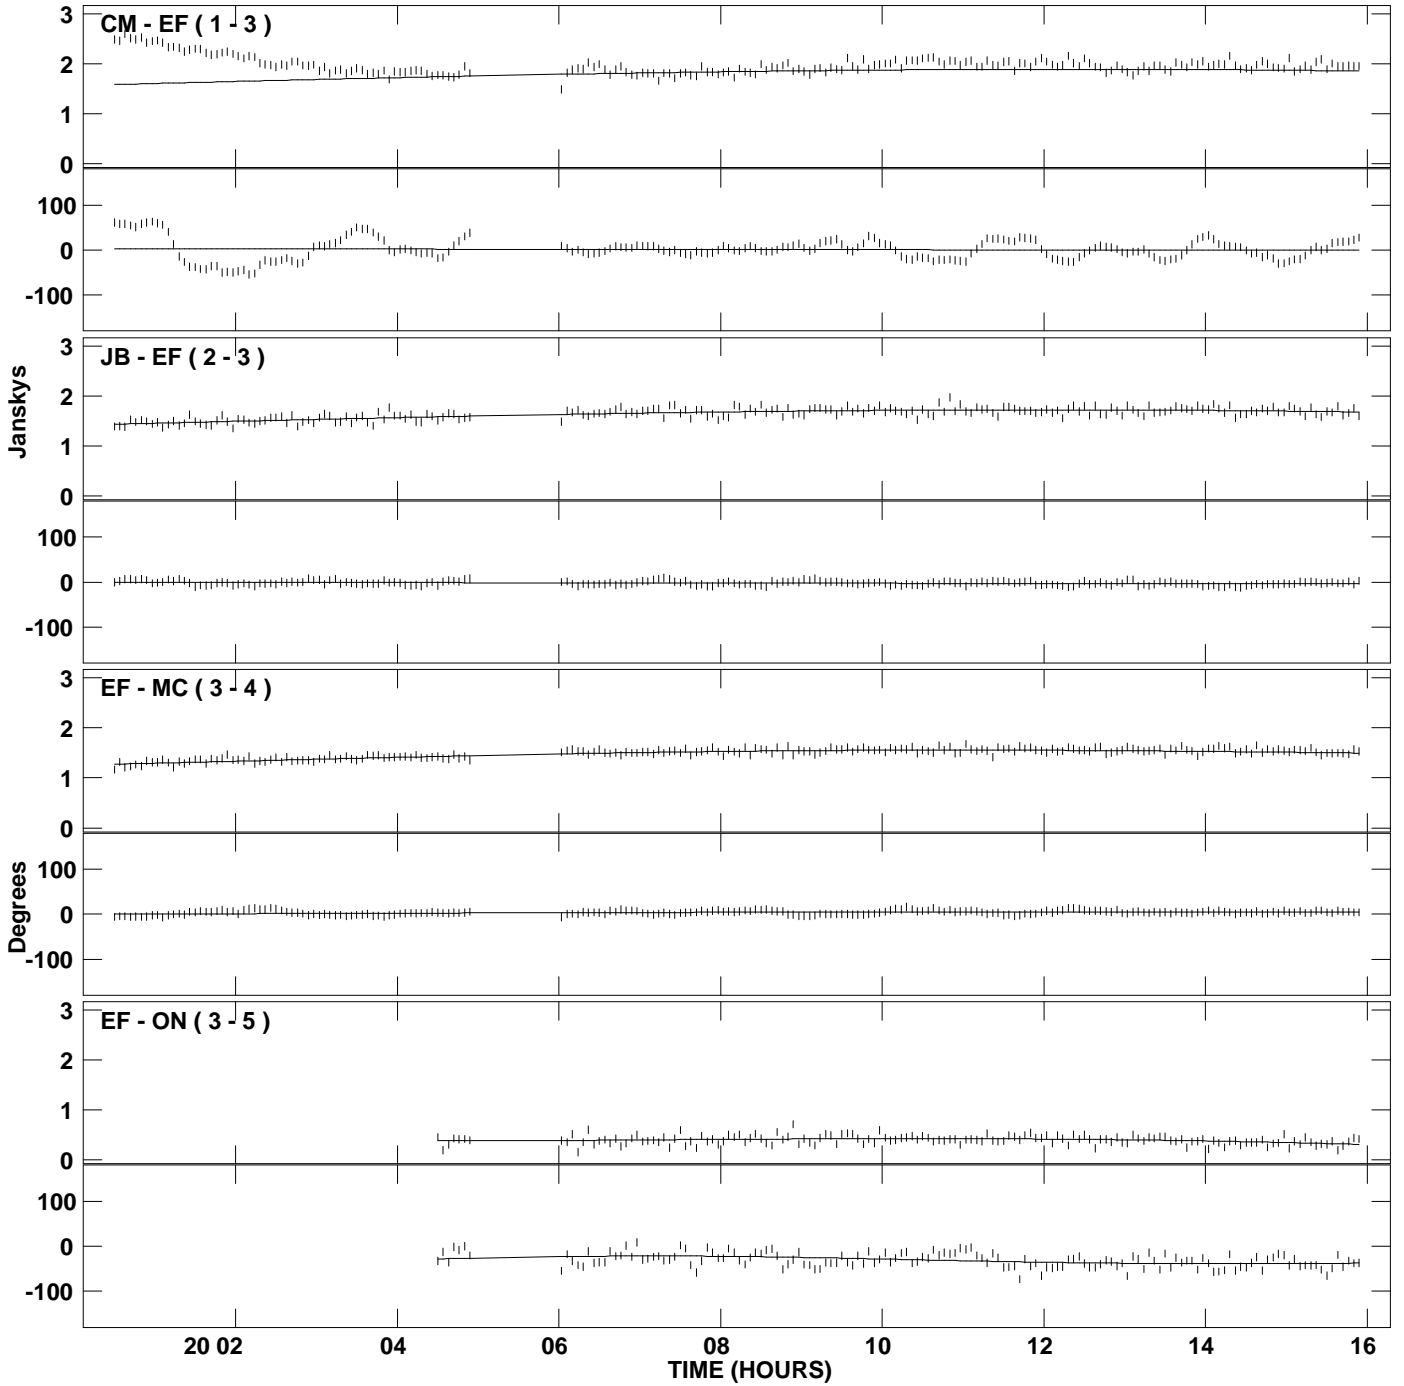

PLot file version 1 created 03-AUG-2007 17:11:42  
Amplitude and Phase vs Time for 3C286.MULTI.1 CL # 3  
IF 1 CHAN 1 STK RR of 3C286.ICL001.3

PLot file version 2 created 03-AUG-2007 17:11:42  
Amplitude and Phase vs Time for 3C286.MULTI.1 CL # 3  
IF 1 CHAN 1 STK RR of 3C286.ICL001.3