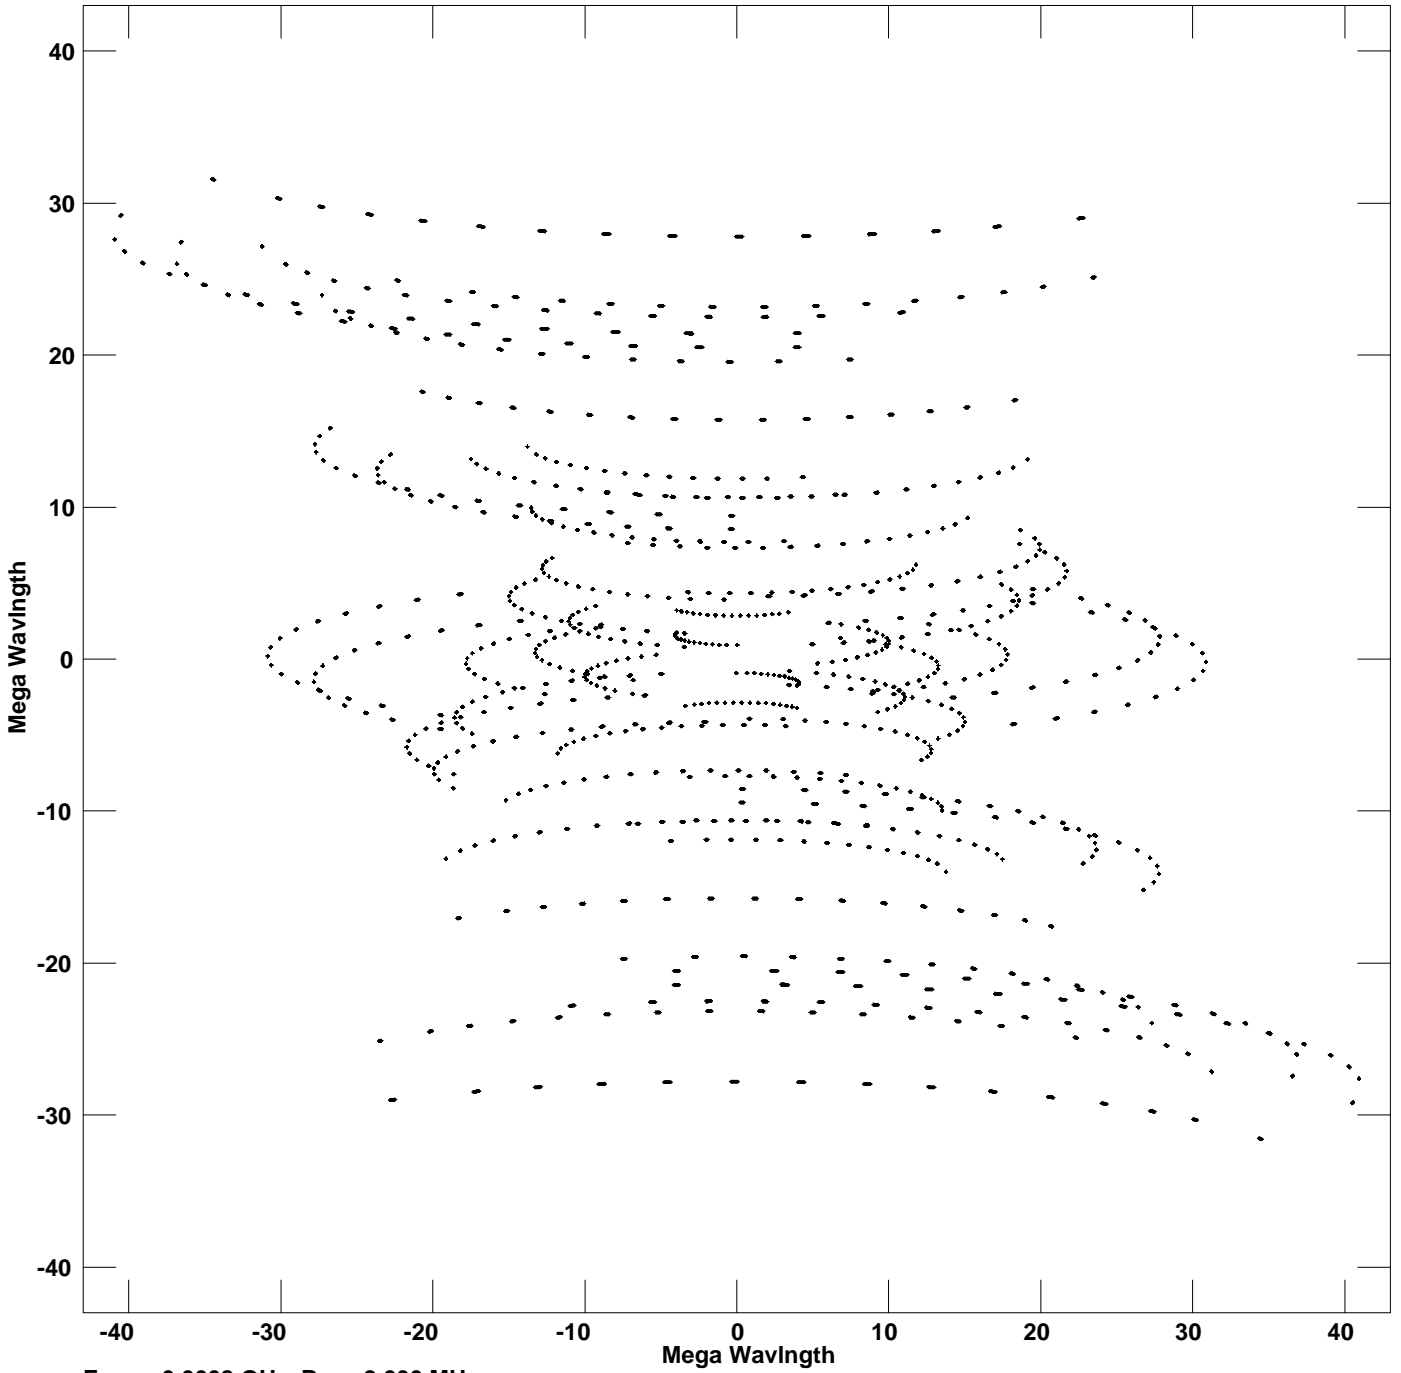

Plot file version 1 created 03-AUG-2007 17:11:37  
V vs U for G22.357.MULTI.1 Source:G22.357  
Ants \* - \* Stokes RR IF# 1 Chan# 1

Freq = 6.6668 GHz, Bw = 2.000 MHz