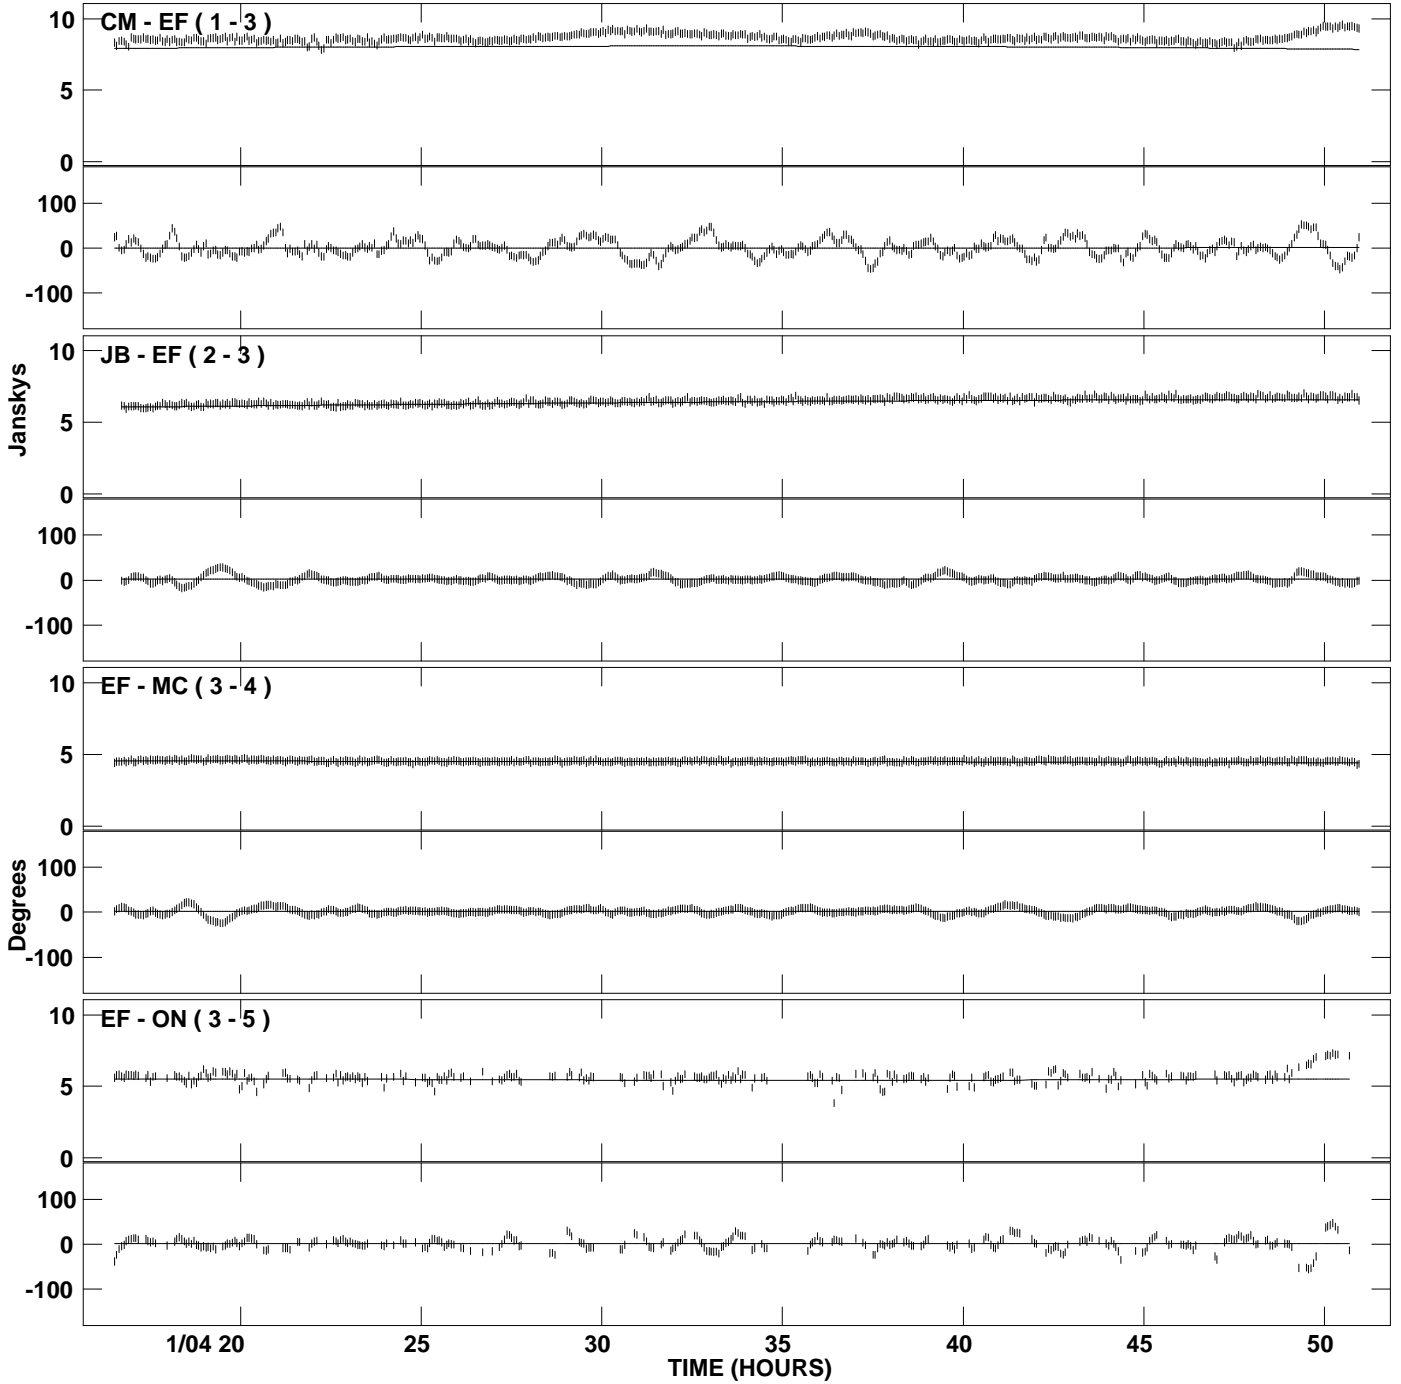

PLot file version 1 created 03-AUG-2007 17:11:33
Amplitude andPhase vs Time for J1751+09.MULTI.1 CL # 3
IF 1 CHAN 1 STK RR of J1751+09.ICL001.3

PLot file version 2 created 03-AUG-2007 17:11:33
Amplitude and Phase vs Time for J1751+09.MULTI.1 CL # 3
IF 1 CHAN 1 STK RR of J1751+09.ICL001.3