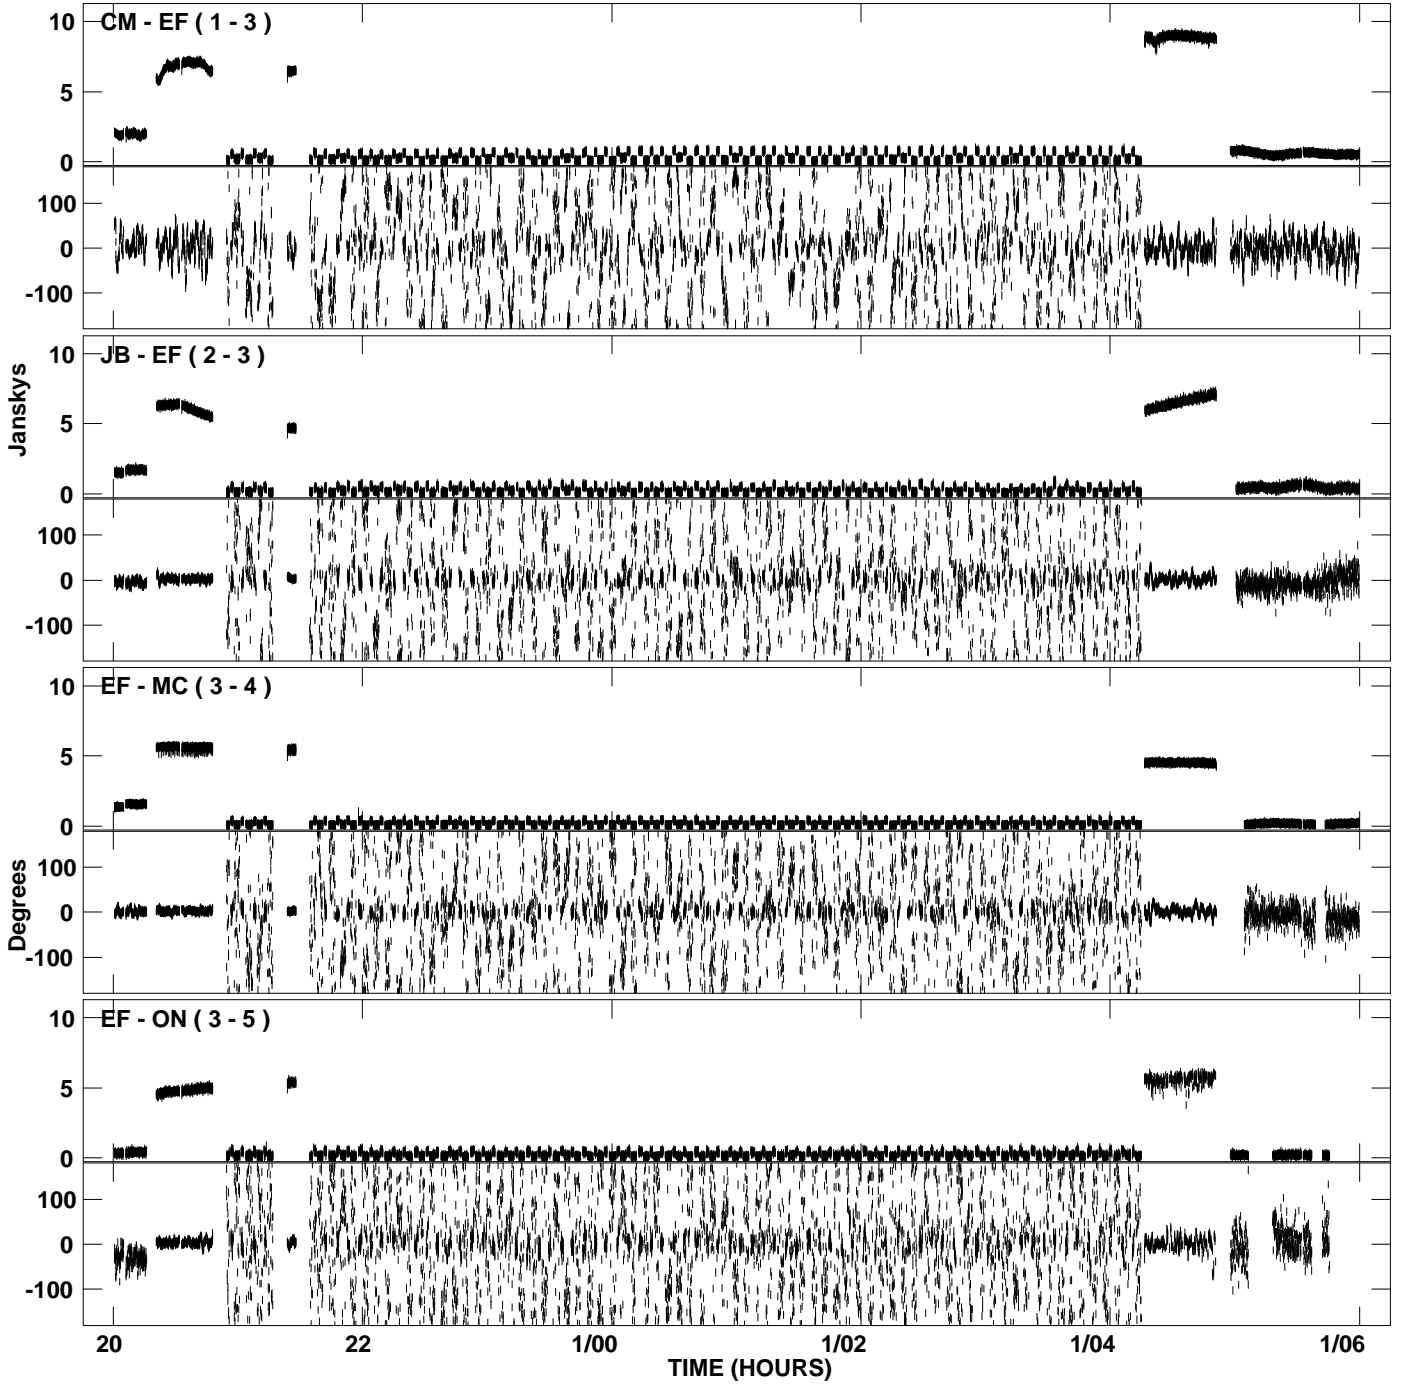

PLot file version 1 created 03-AUG-2007 17:05:28
Amplitude and Phase vs Time for EB034A 2.UVDATA.1 Vect aver. CL # 3
IF 1 CHAN 1 - 512 STK RR

PLot file version 2 created 03-AUG-2007 17:05:28
Amplitude and Phase vs Time for EB034A 2.UVDATA.1 Vect aver. CL # 3
IF 1 CHAN 1 - 512 STK RR