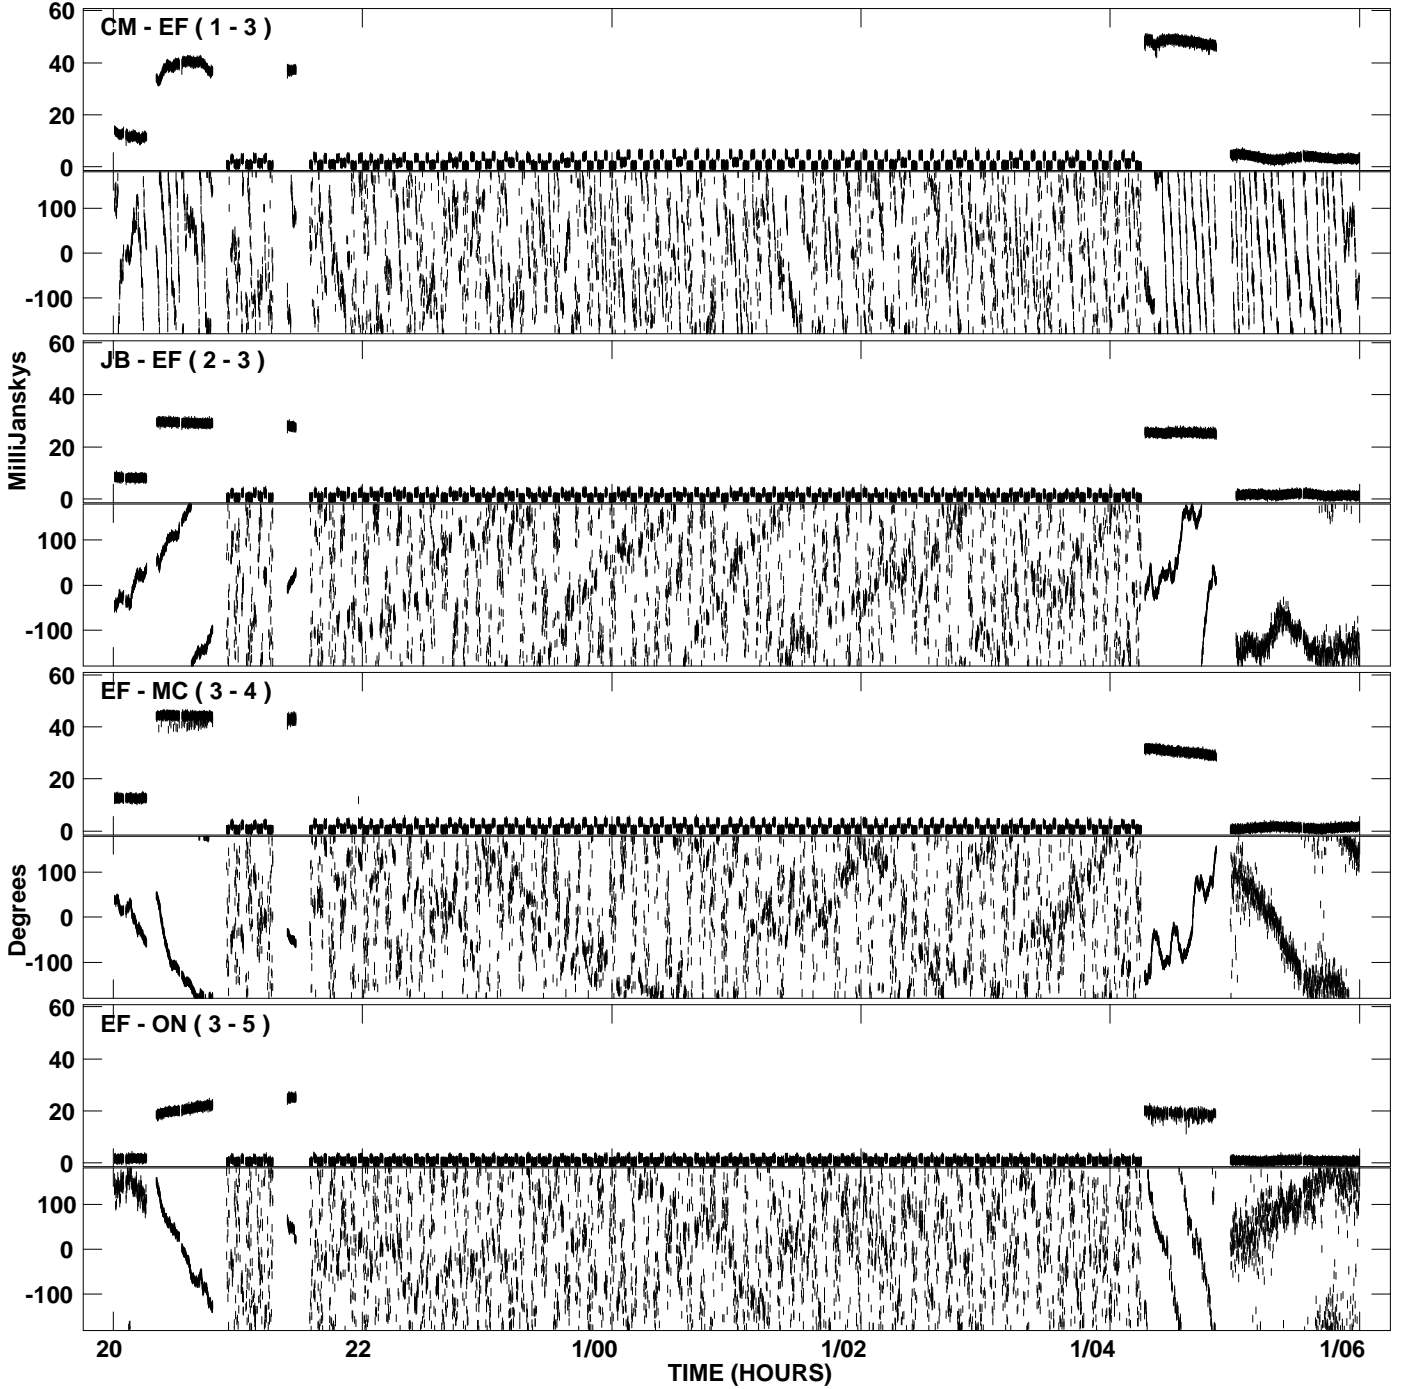

PLot file version 1 created 03-AUG-2007 15:51:45
Amplitude andPhase vs Time for EB034A 2.UVDATA.1 Vect aver.
IF 1 CHAN 1 - 512 STK RR

PLot file version 2 created 03-AUG-2007 15:51:45
Amplitude and Phase vs Time for EB034A 2.UVDATA.1 Vect aver.
IF 1 CHAN 1 - 512 STK RR