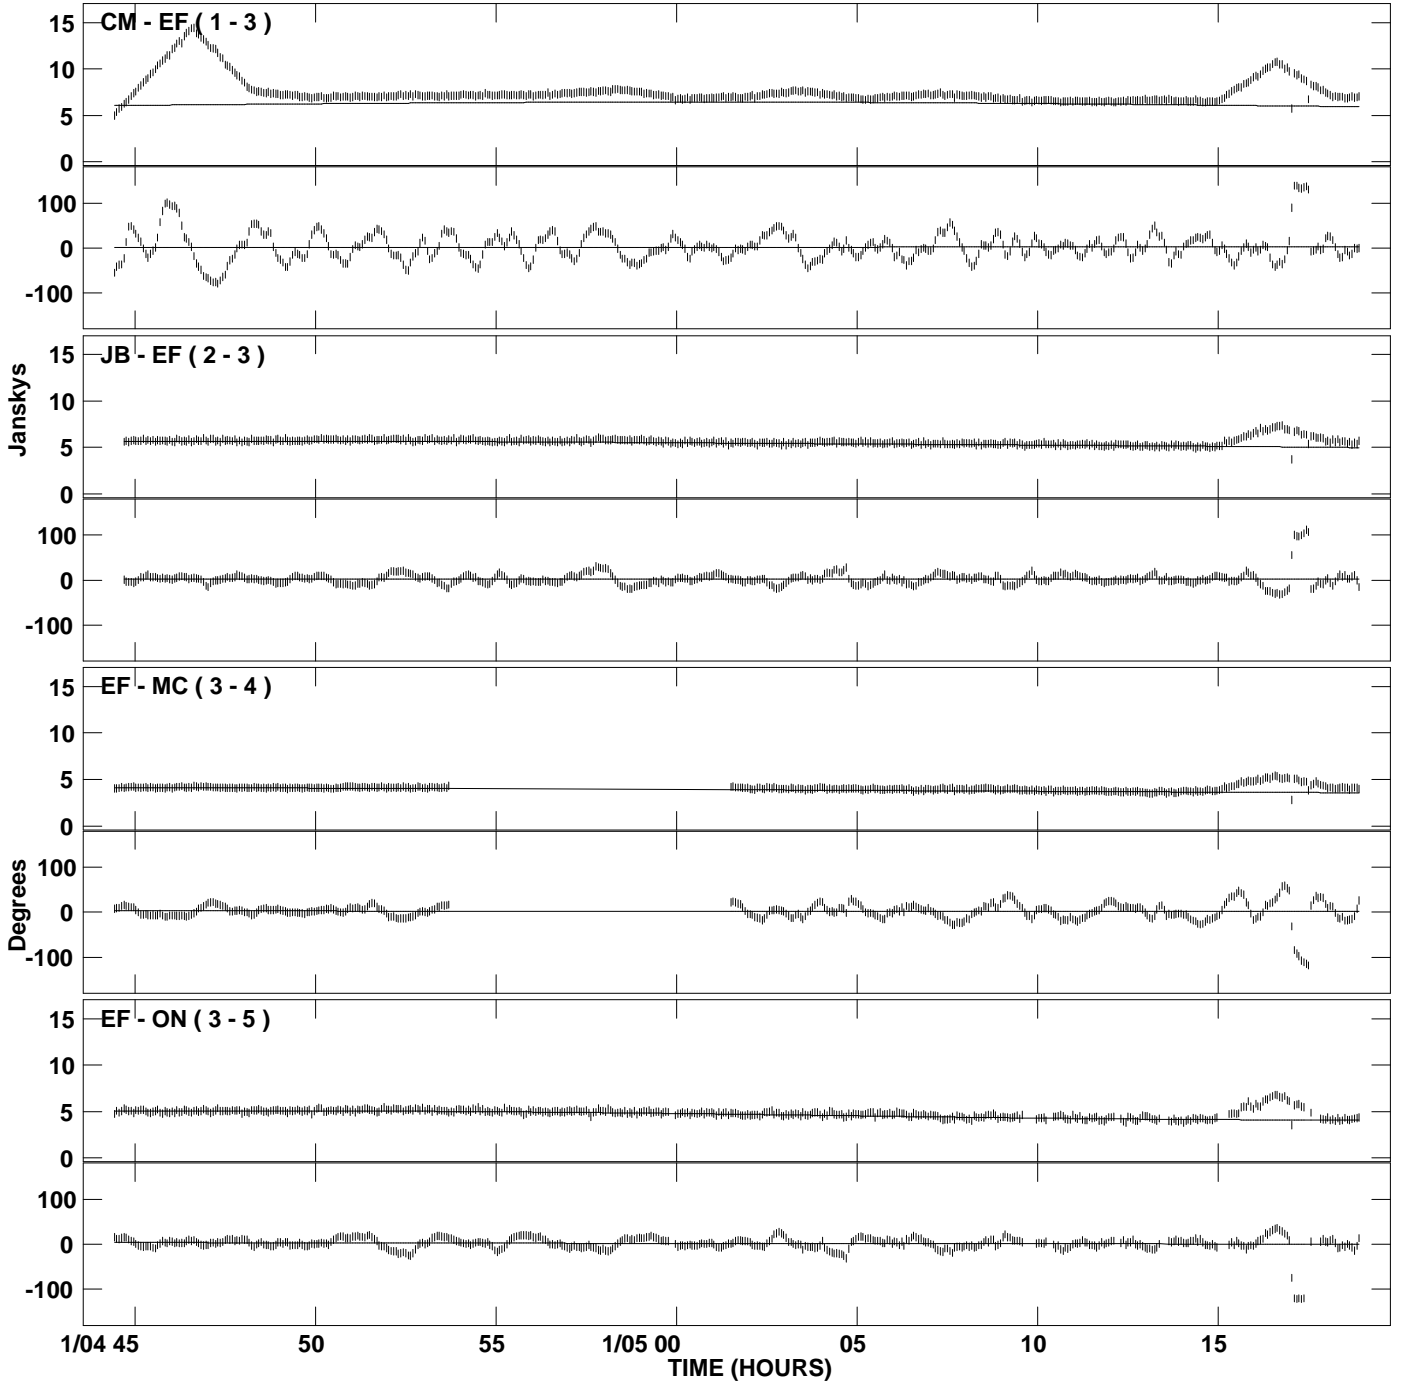

PLot file version 1 created 04-AUG-2007 15:00:35  
Amplitude andPhase vs Time for J1751+09.MULTI.1 CL # 3  
IF 1 CHAN 1 STK LL of J1751+09.ICL001.3

PLot file version 2 created 04-AUG-2007 15:00:35  
Amplitude and Phase vs Time for J1751+09.MULTI.1 CL # 3  
IF 1 CHAN 1 STK LL of J1751+09.ICL001.3