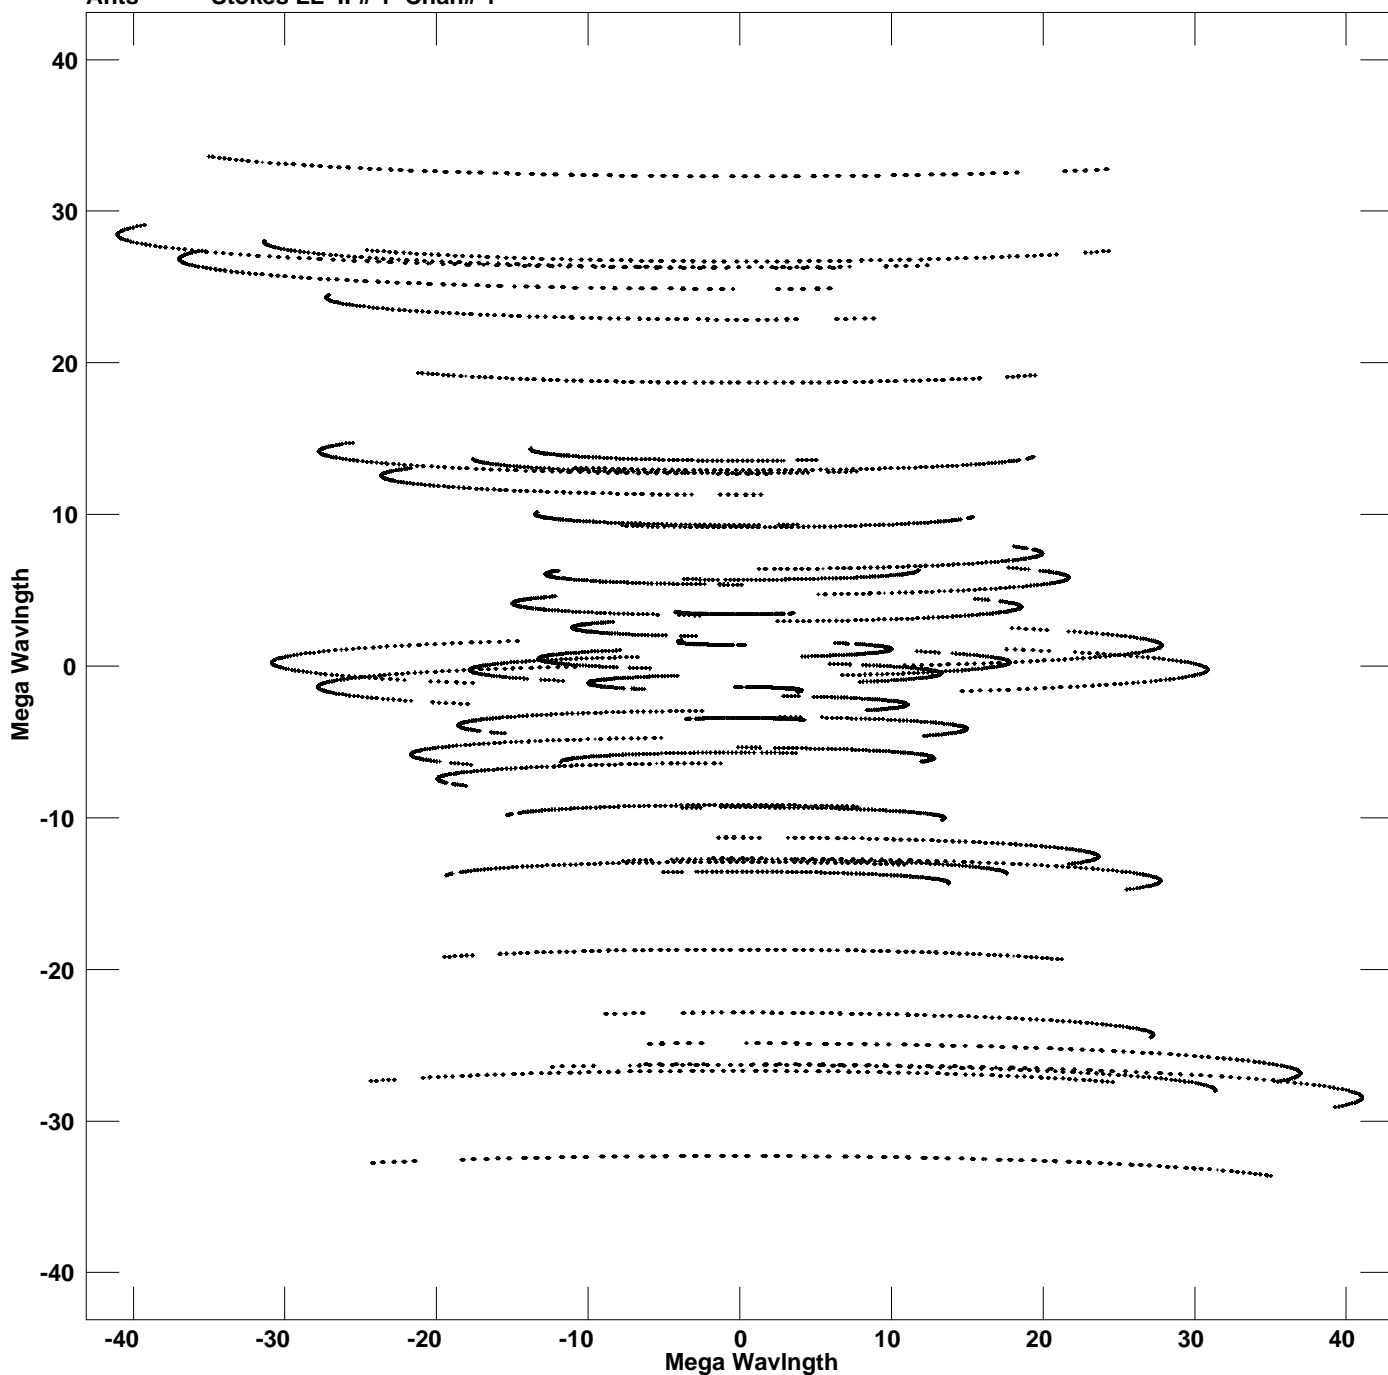

Plot file version 1 created 04-AUG-2007 15:00:43
V vs U for J1834-0301.MULTI.1 Source:J1834-0301
Ants * - * Stokes LL IF# 1 Chan# 1

Freq = 6.6665 GHz, Bw = 2.000 MHz