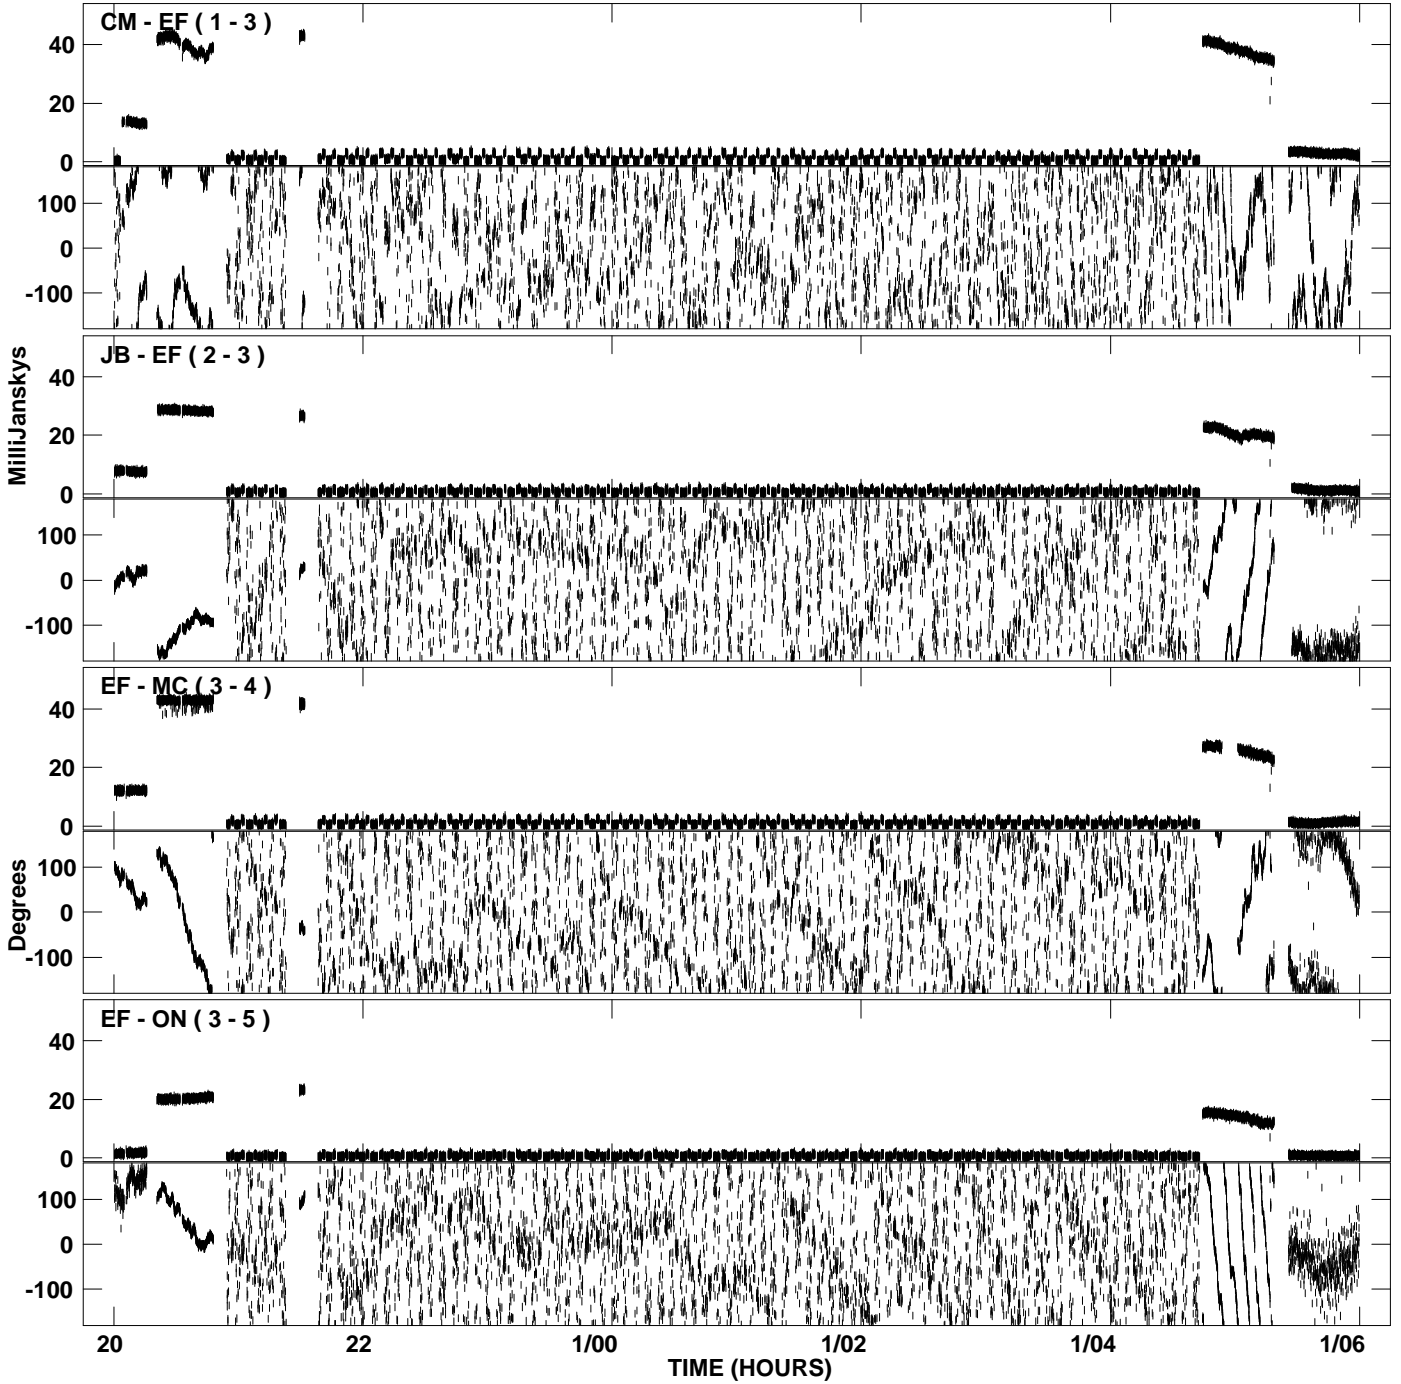

PLot file version 1 created 04-AUG-2007 13:27:50  
Amplitude and Phase vs Time for EB034B 1.UVDATA.1 Vect aver.  
IF 1 CHAN 1 - 512 STK LL

PLot file version 2 created 04-AUG-2007 13:27:51  
Amplitude andPhase vs Time for EB034B 1.UVDATA.1 Vect aver.  
IF 1 CHAN 1 - 512 STK LL