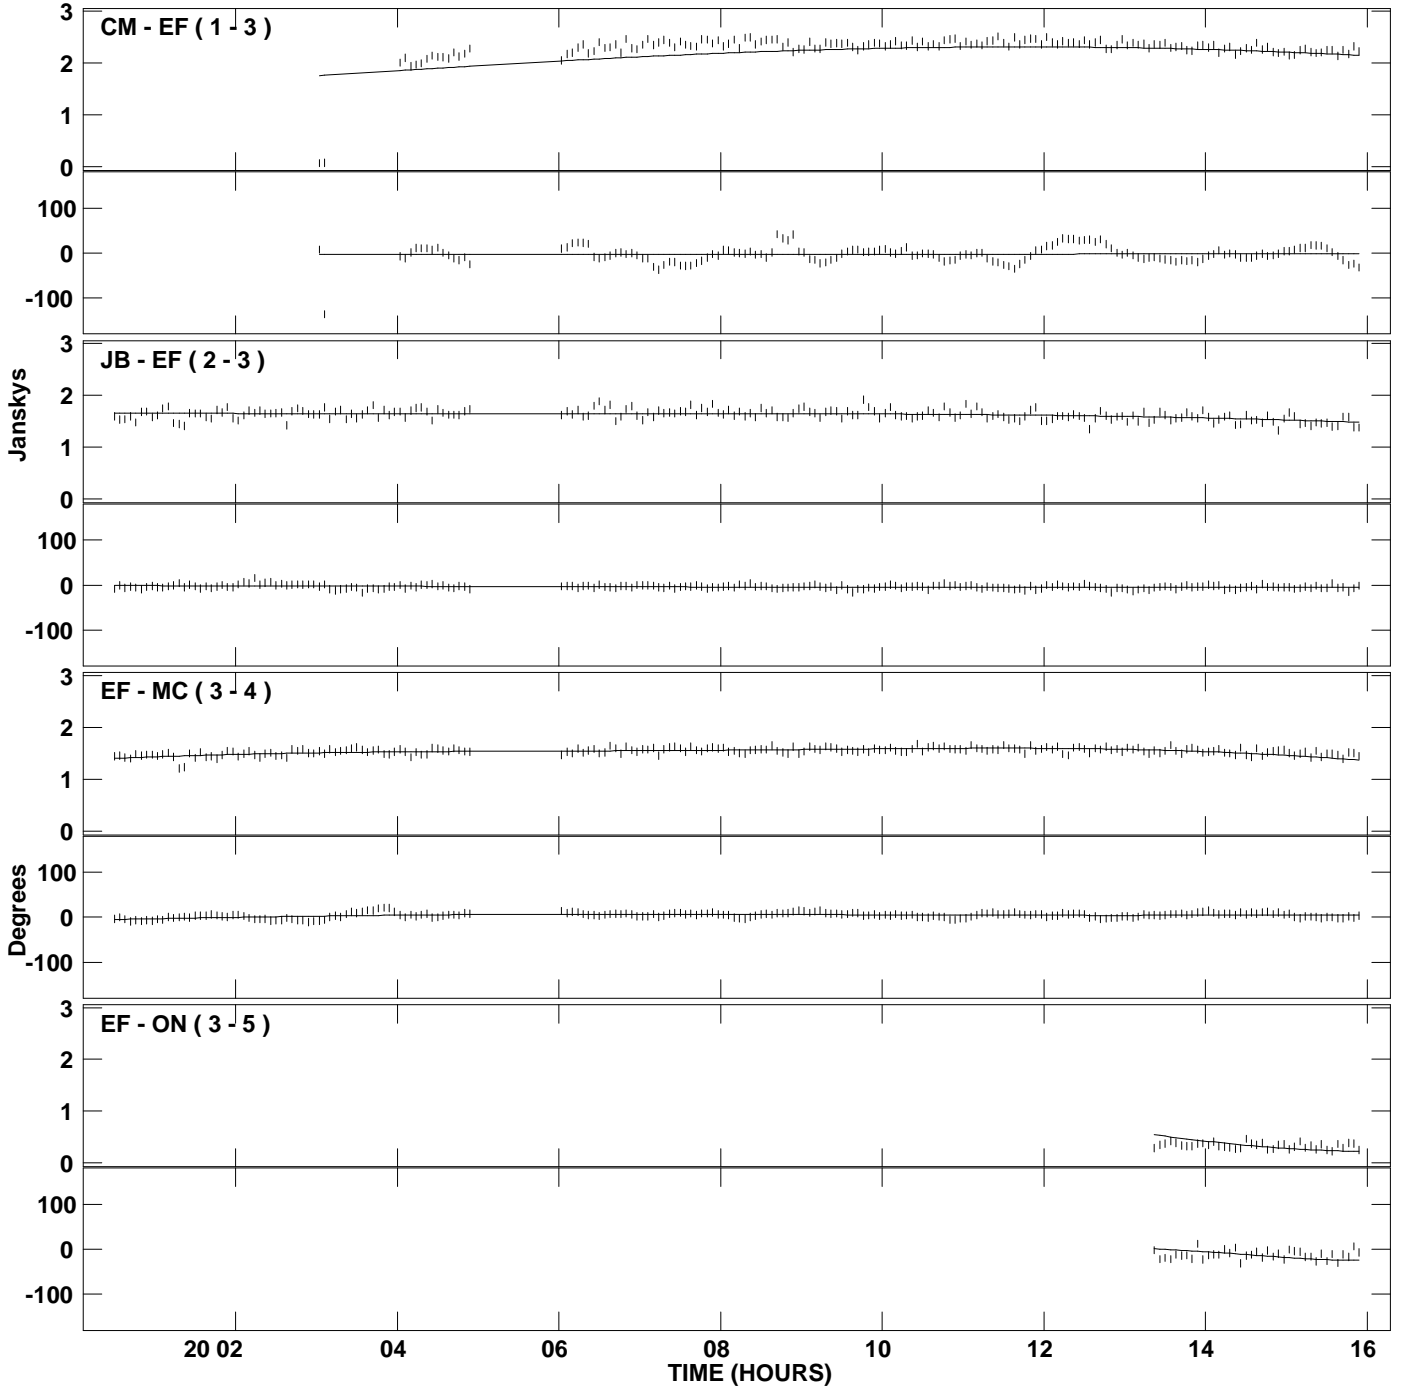

PLot file version 1 created 04-AUG-2007 17:21:43  
Amplitude and Phase vs Time for 3C286.MULTI.1 CL # 3  
IF 1 CHAN 1 STK RR of 3C286.ICL001.3

PLot file version 2 created 04-AUG-2007 17:21:43  
Amplitude and Phase vs Time for 3C286.MULTI.1 CL # 3  
IF 1 CHAN 1 STK RR of 3C286.ICL001.3