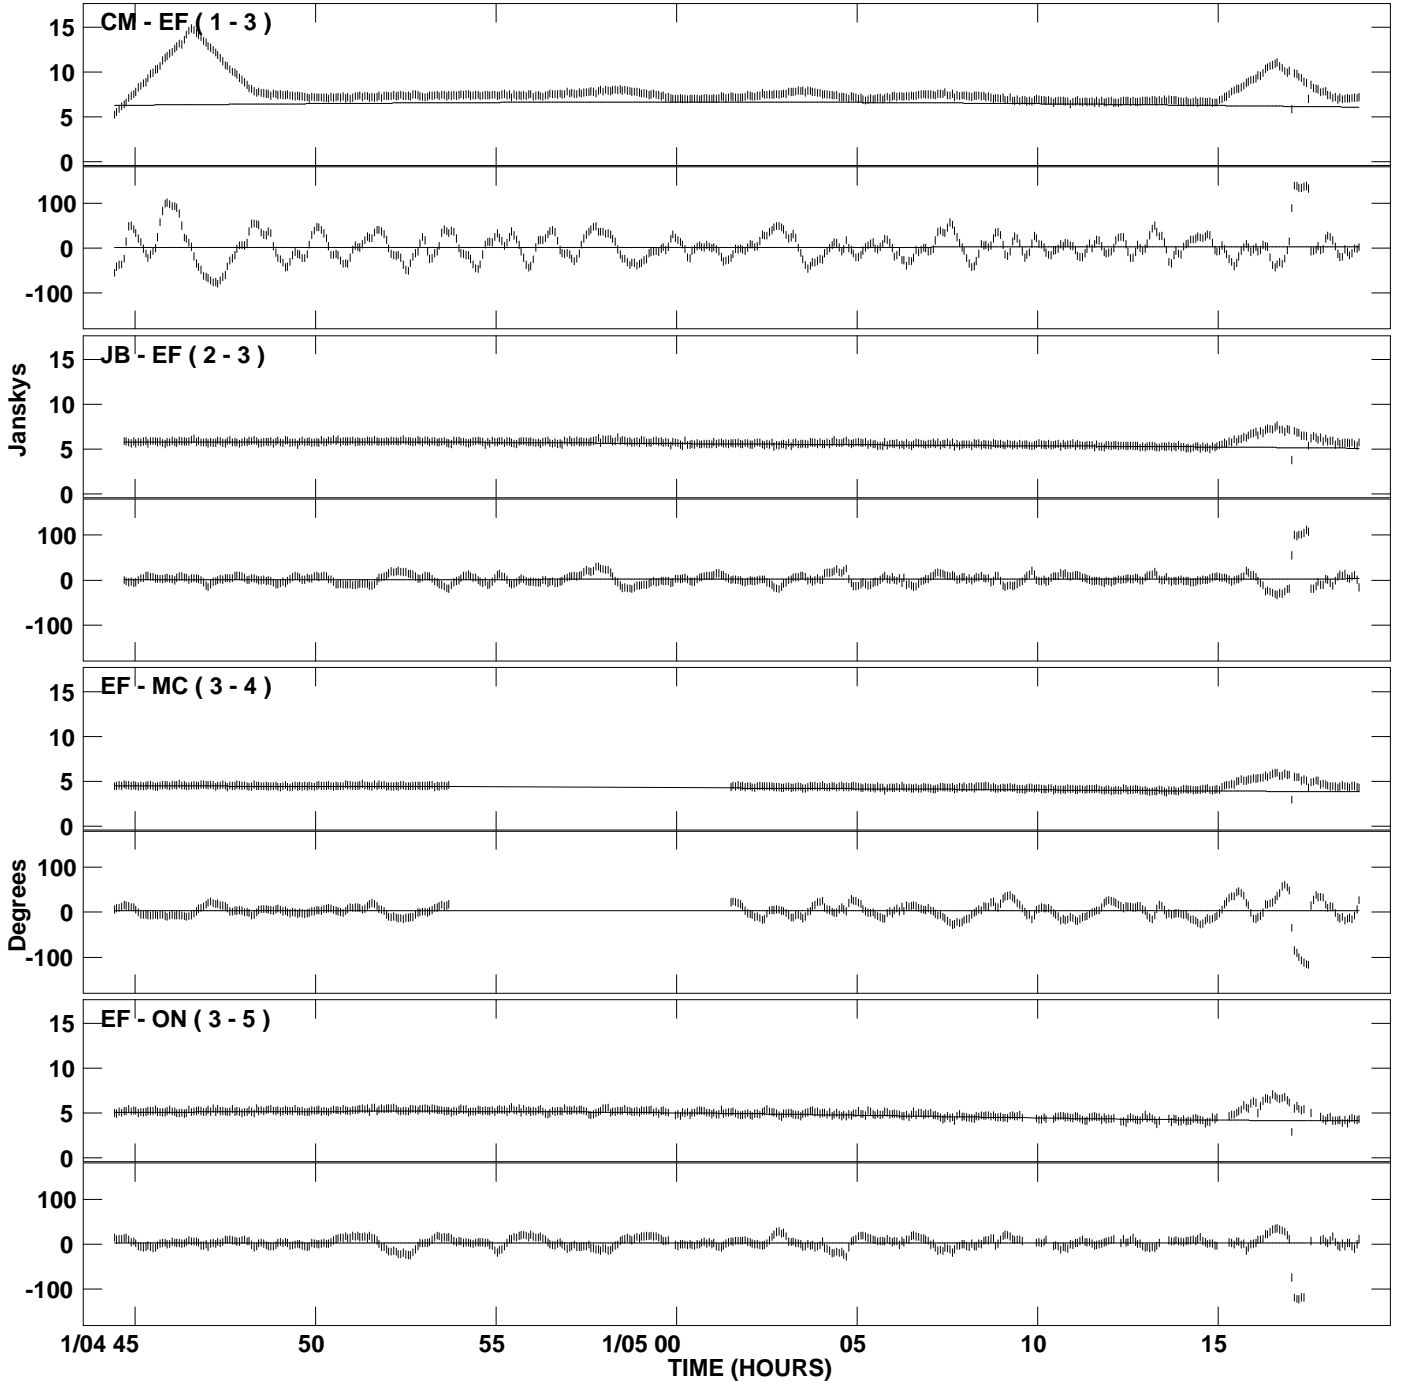

PLot file version 1 created 04-AUG-2007 17:21:38
Amplitude andPhase vs Time for J1751+09.MULTI.1 CL # 3
IF 1 CHAN 1 STK RR of J1751+09.ICL001.3

PLot file version 2 created 04-AUG-2007 17:21:38
Amplitude and Phase vs Time for J1751+09.MULTI.1 CL # 3
IF 1 CHAN 1 STK RR of J1751+09.ICL001.3