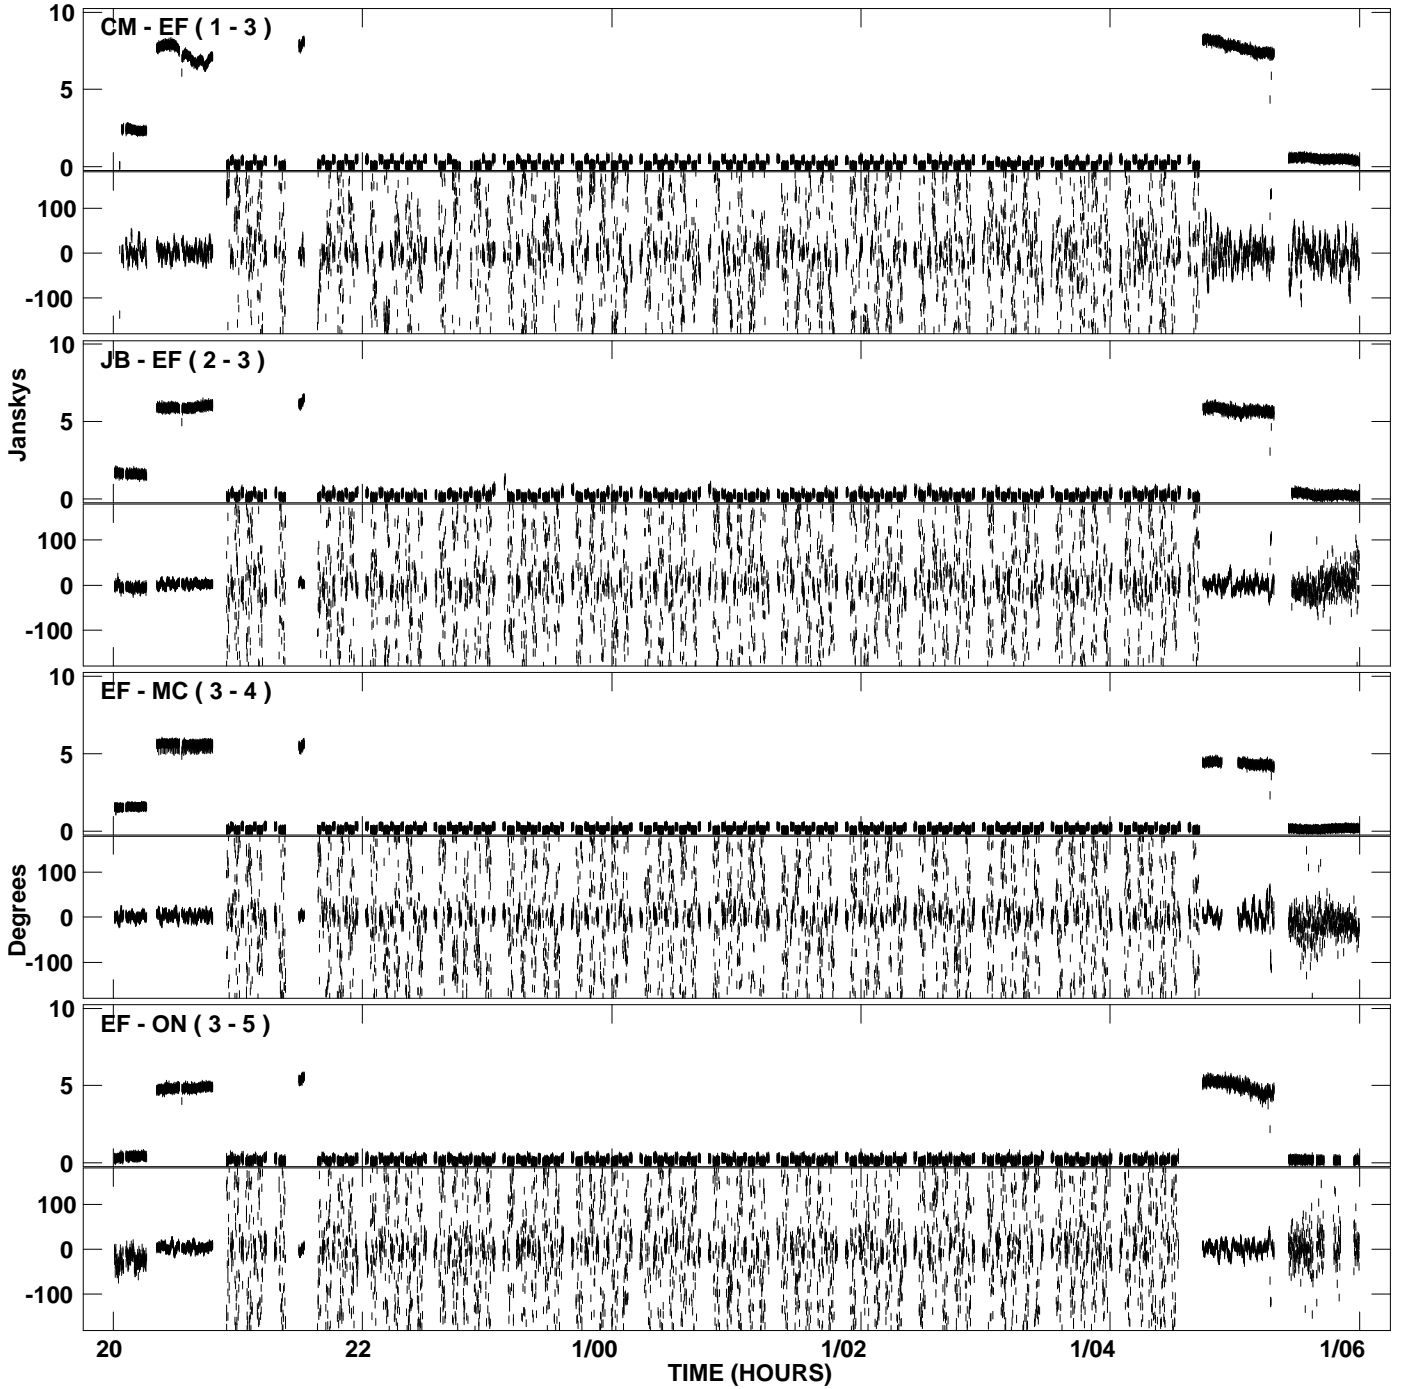

PLot file version 1 created 04-AUG-2007 17:18:29  
Amplitude and Phase vs Time for EB034B 2.UVDATA.1 Vect aver. CL # 3  
IF 1 CHAN 1 - 512 STK RR

PLot file version 2 created 04-AUG-2007 17:18:29  
Amplitude and Phase vs Time for EB034B 2.UVDATA.1 Vect aver. CL # 3  
IF 1 CHAN 1 - 512 STK RR