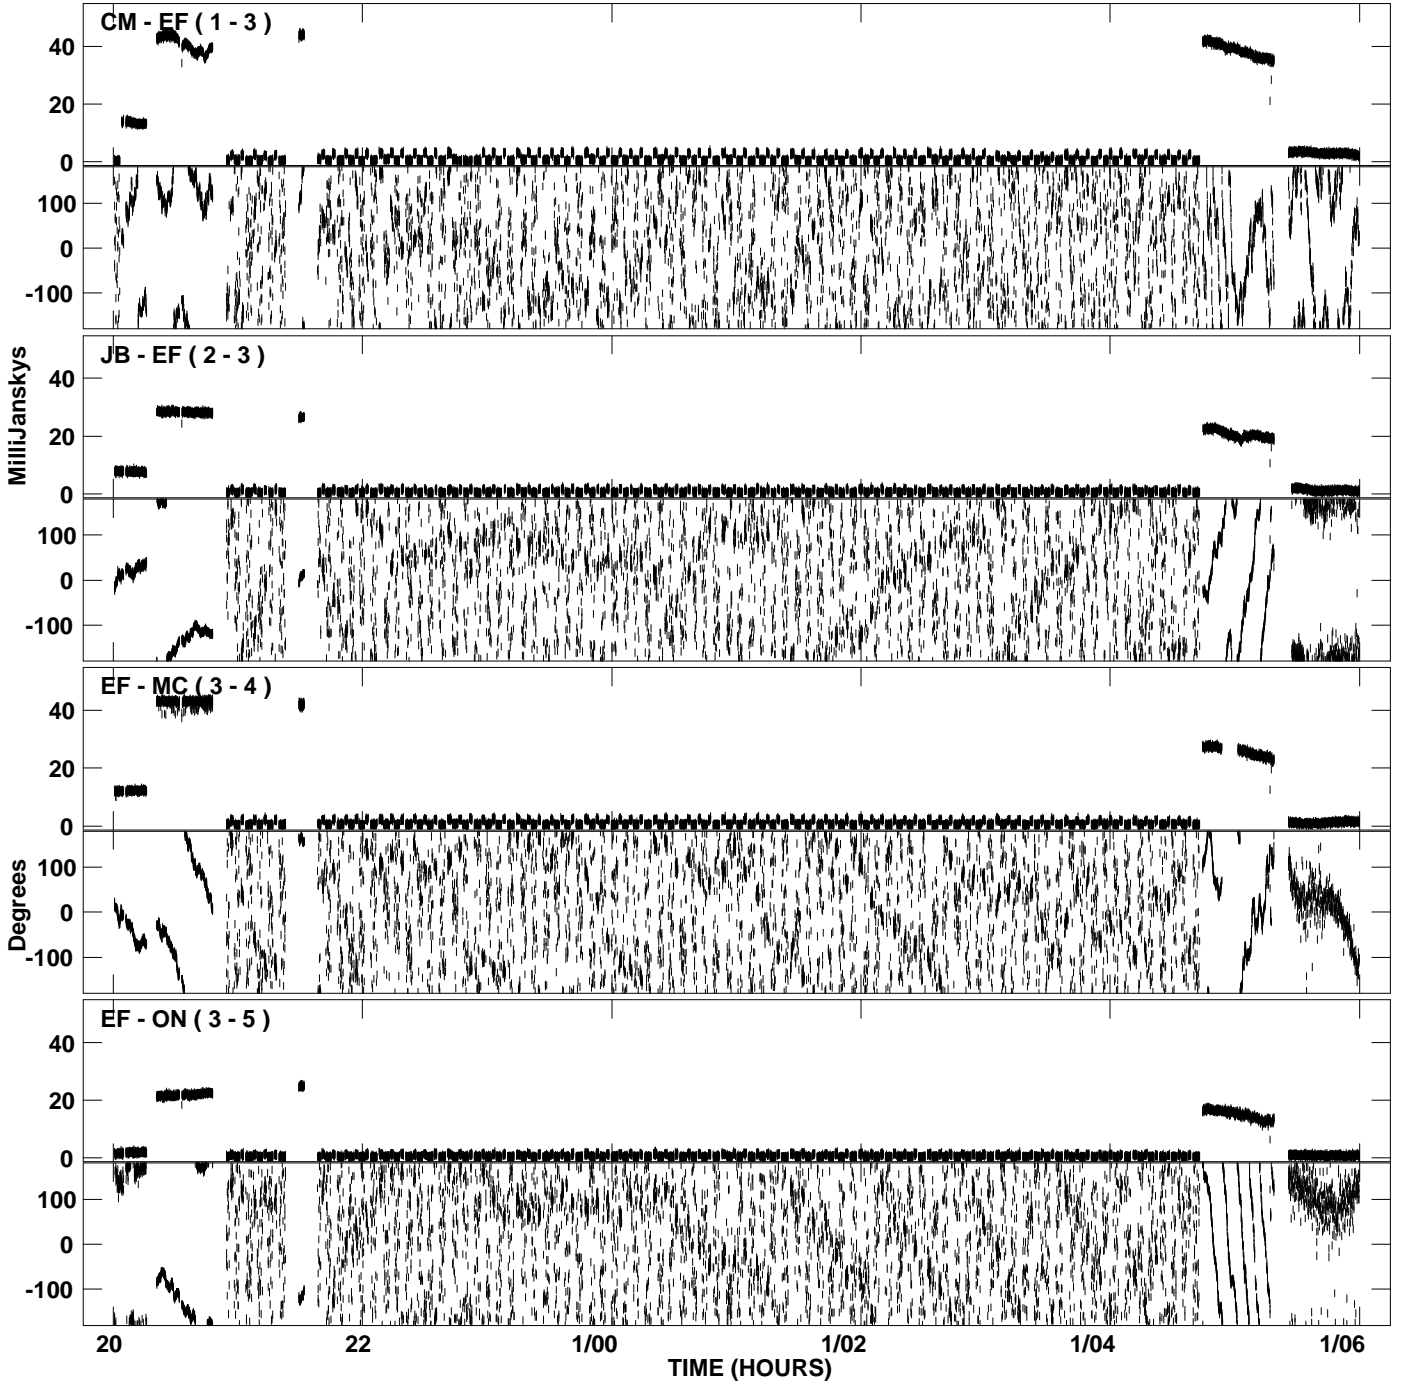

PLot file version 1 created 04-AUG-2007 15:45:43
Amplitude andPhase vs Time for EB034B 2.UVDATA.1 Vect aver.
IF 1 CHAN 1 - 512 STK RR

PLot file version 2 created 04-AUG-2007 15:45:43
Amplitude and Phase vs Time for EB034B 2.UVDATA.1 Vect aver.
IF 1 CHAN 1 - 512 STK RR