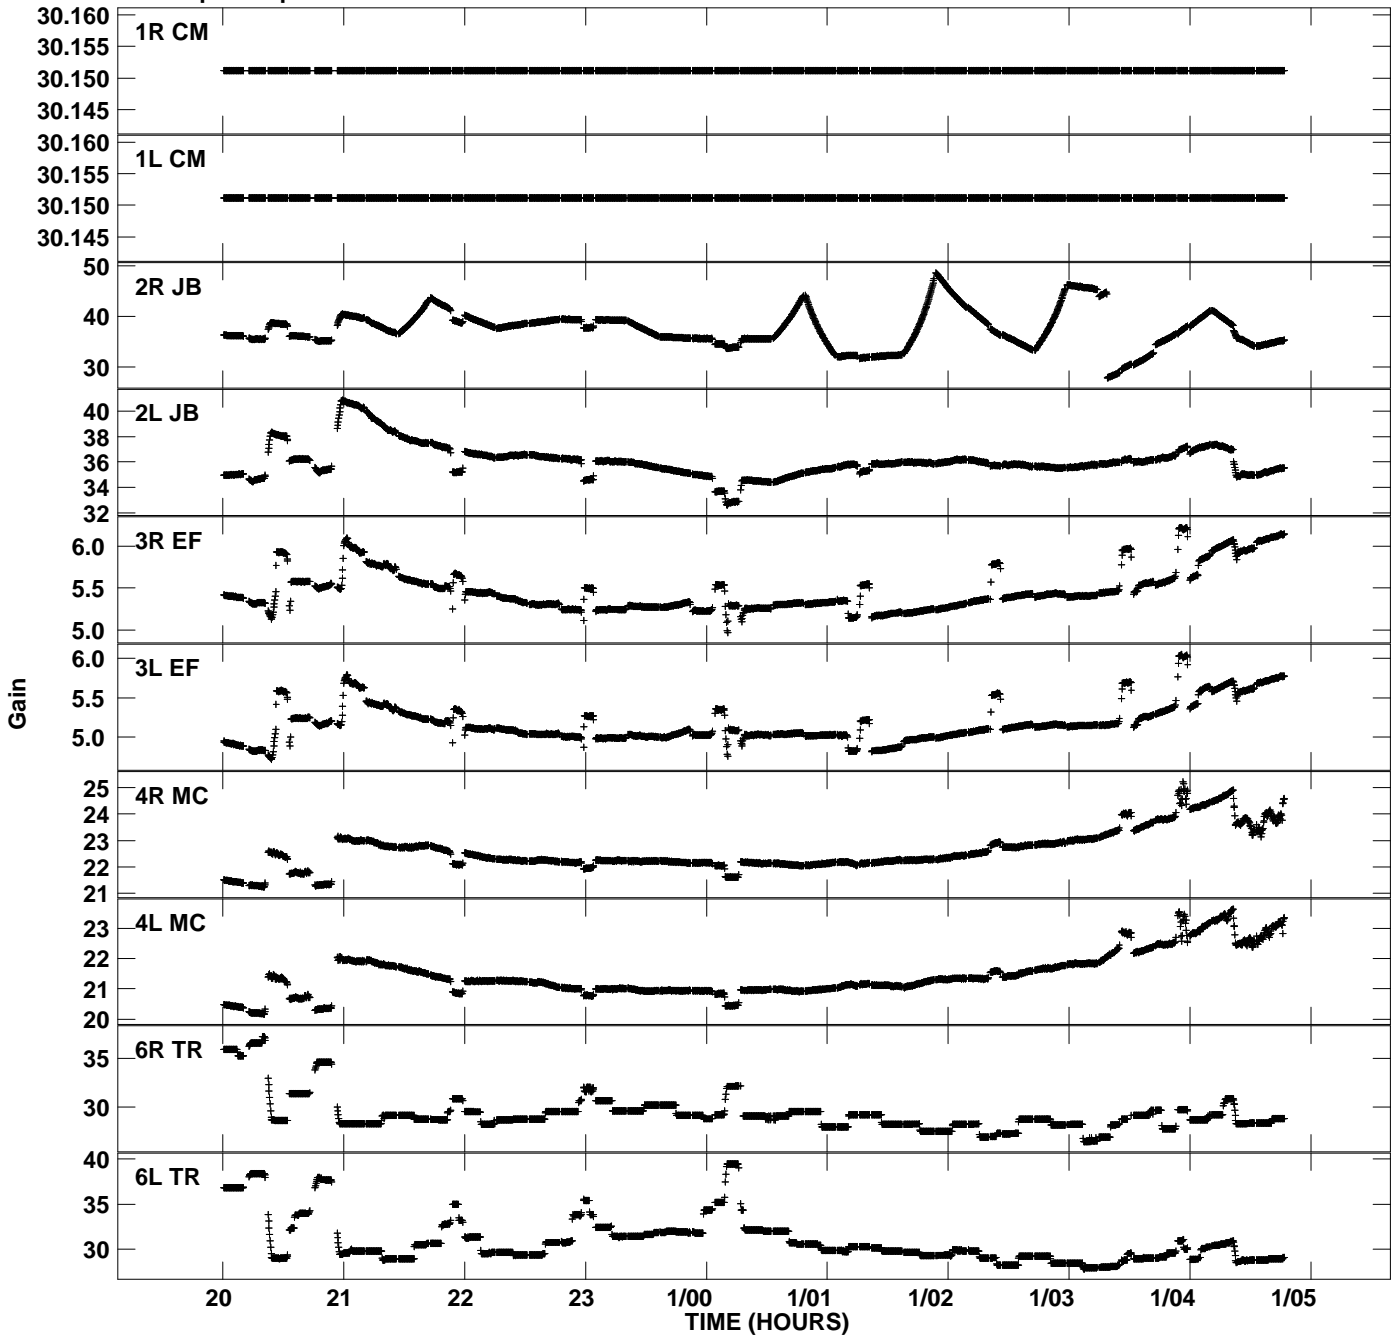

Plot file version 1 created 11-SEP-2007 20:36:18  
Gain amp vs UTC time for EB036\_1.UVDATA.1  
CL 2 Rpol & Lpol IF 1

Plot file version 2 created 11-SEP-2007 20:36:18  
Gain amp vs UTC time for EB036\_1.UVDATA.1  
CL 2 Rpol & Lpol IF 1