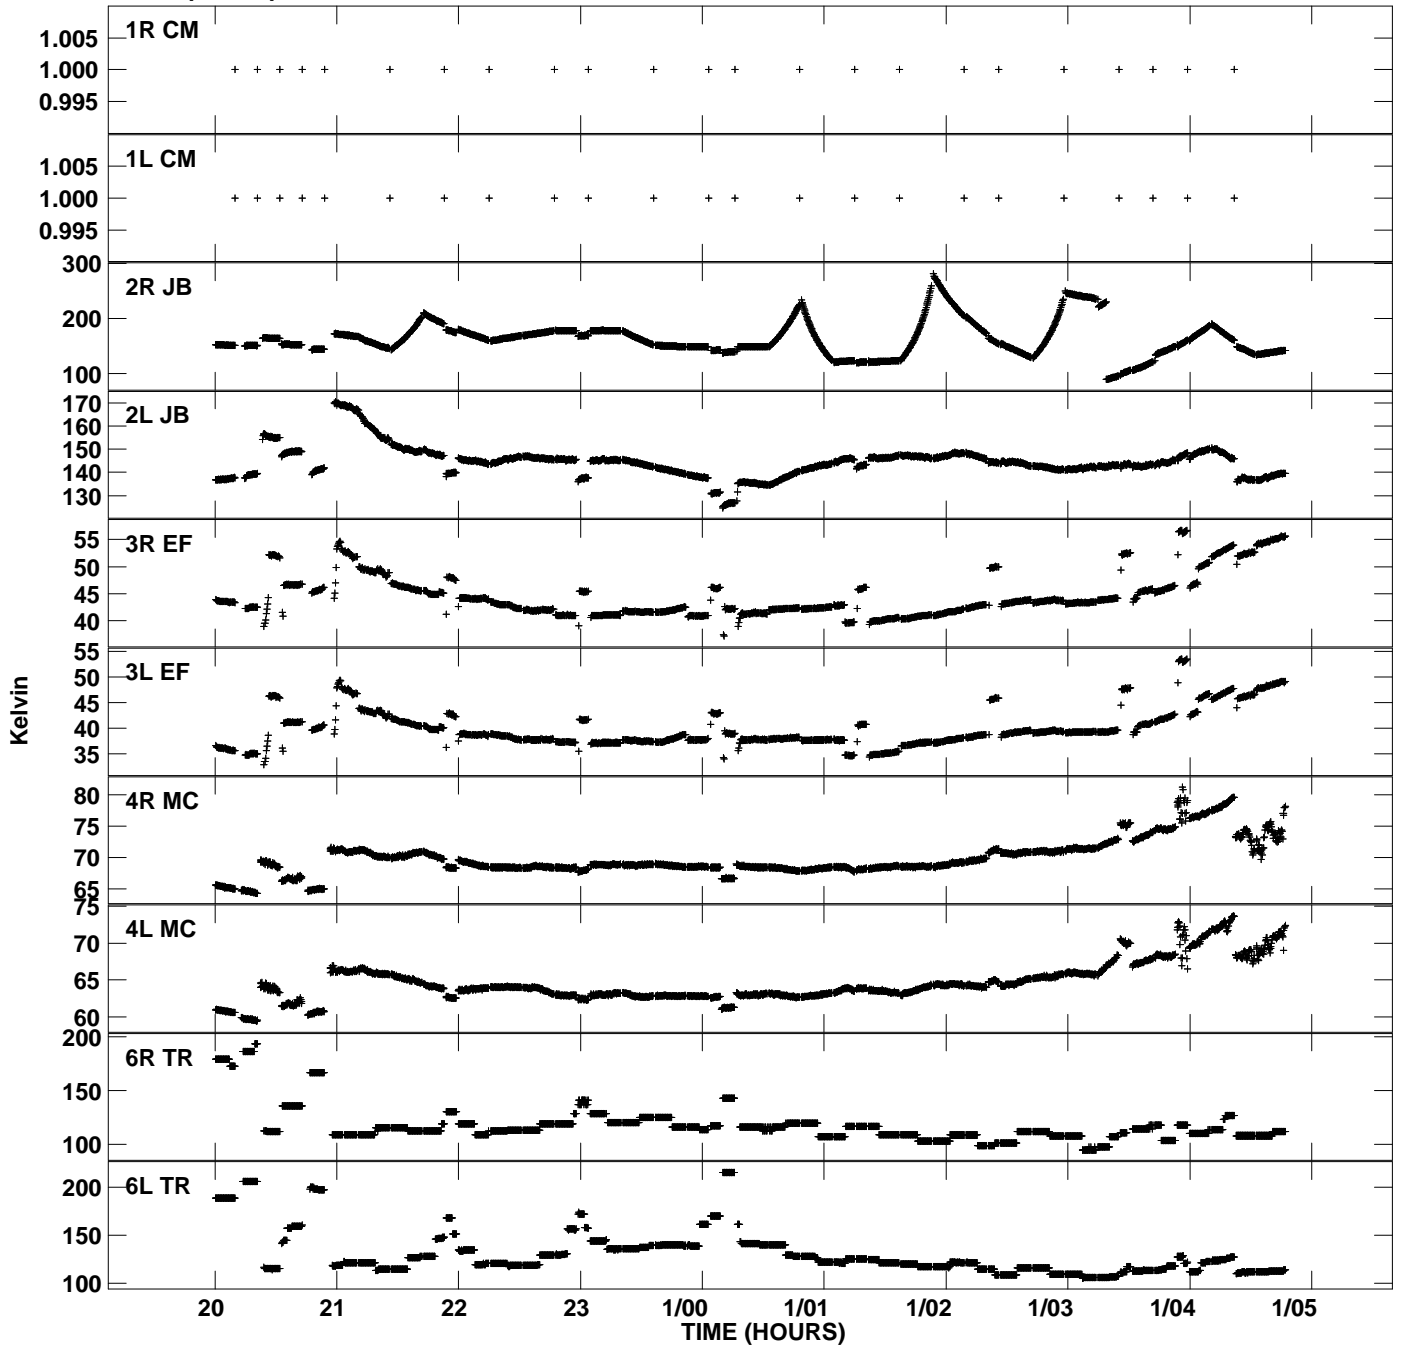

Plot file version 1 created 11-SEP-2007 20:36:12
Tsys vs UTC time for EB036_1.UVDATA.1
TY 1 Rpol & Lpol IF 1

Plot file version 2 created 11-SEP-2007 20:36:12
Tsys vs UTC time for EB036_1.UVDATA.1
TY 1 Rpol & Lpol IF 1