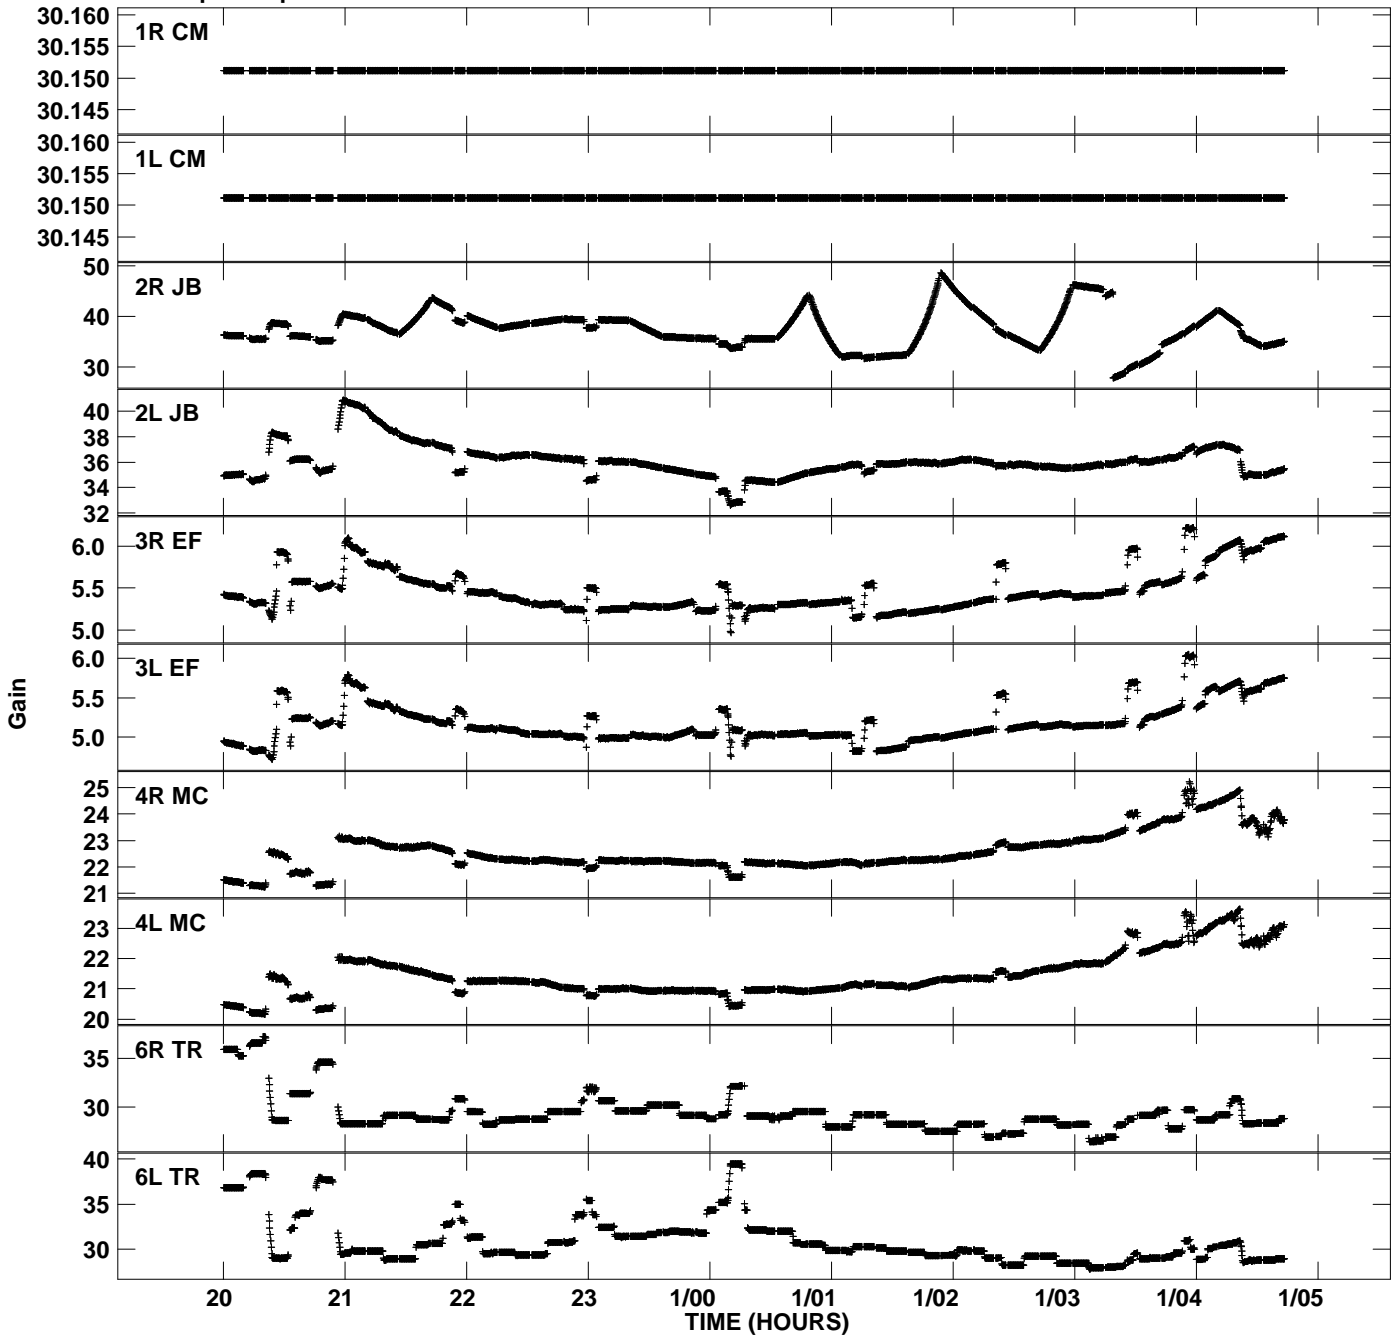

Plot file version 1 created 14-SEP-2007 14:33:00
Gain amp vs UTC time for EB036_2.UVDATA.1
CL 2 Rpol & Lpol IF 1

Plot file version 2 created 14-SEP-2007 14:33:00
Gain amp vs UTC time for EB036_2.UVDATA.1
CL 2 Rpol & Lpol IF 1