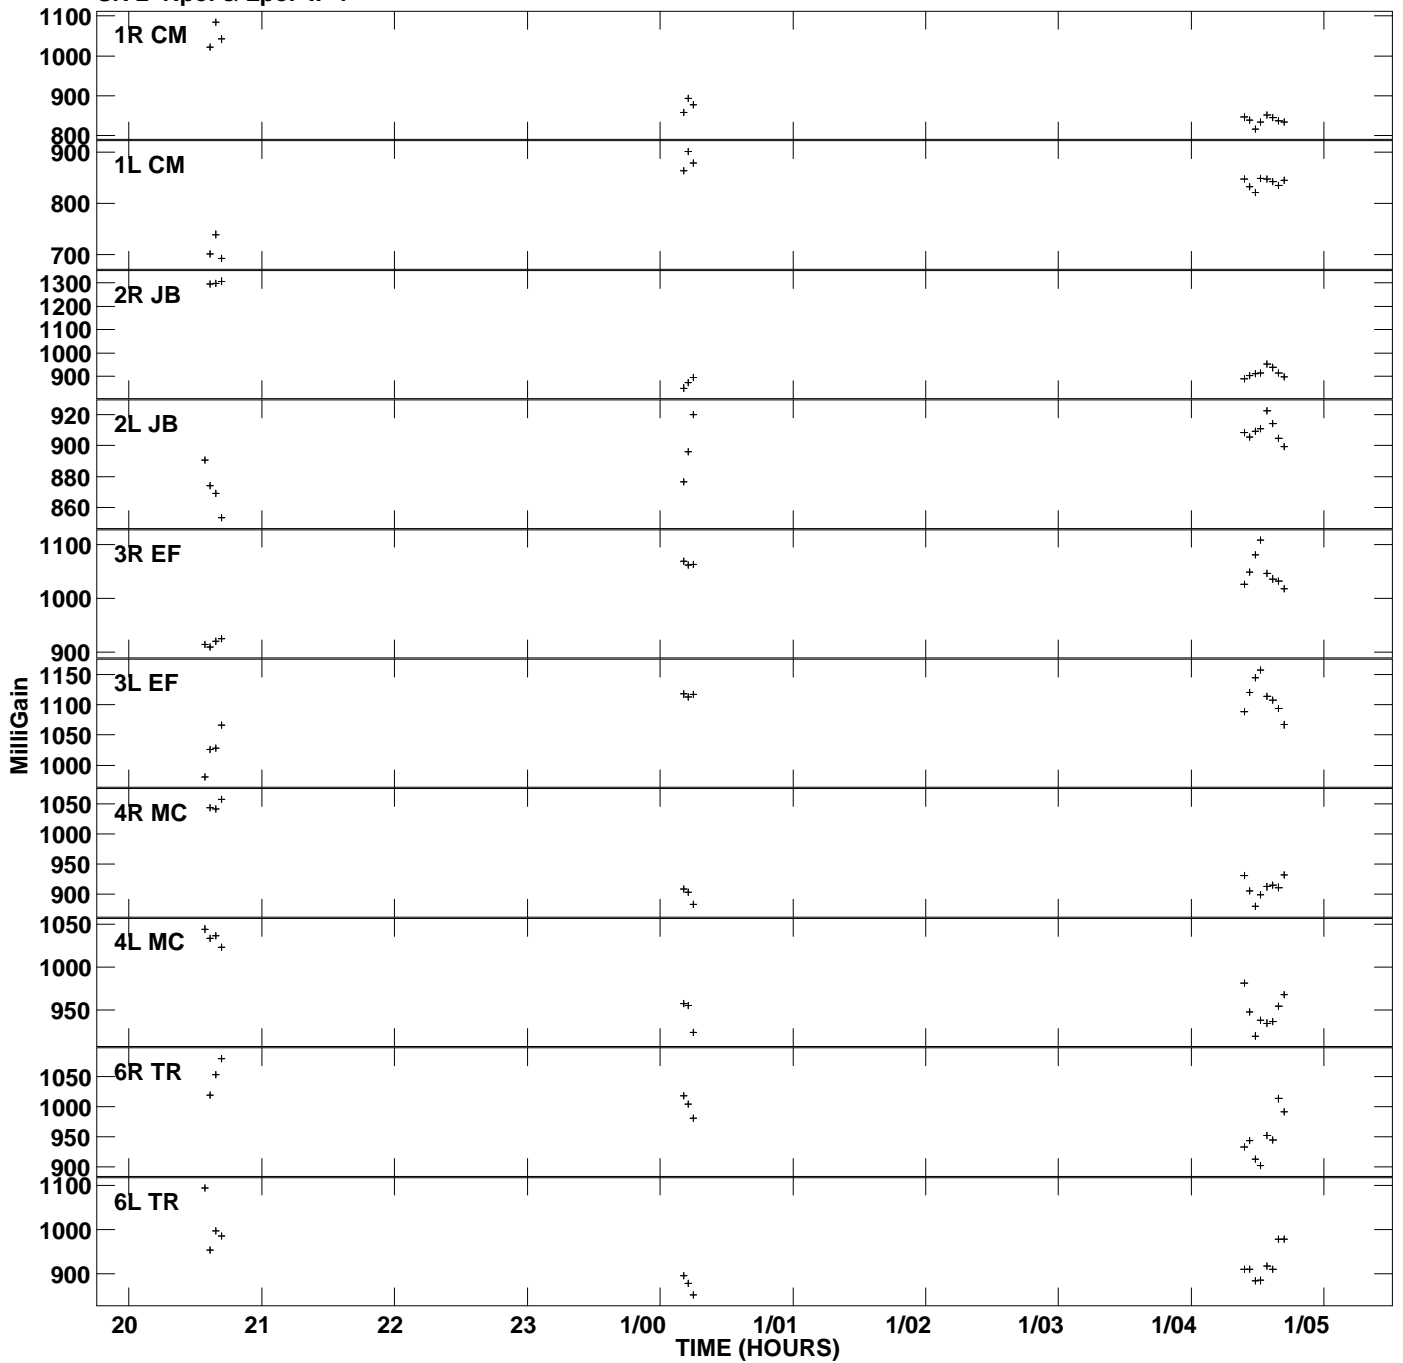

Plot file version 1 created 15-SEP-2007 01:30:03  
Gain amp vs UTC time for J1751+09.MULTI.1  
SN 2 Rpol & Lpol IF 1

Plot file version 2 created 15-SEP-2007 01:30:03  
Gain amp vs UTC time for J1751+09.MULTI.1  
SN 2 Rpol & Lpol IF 1