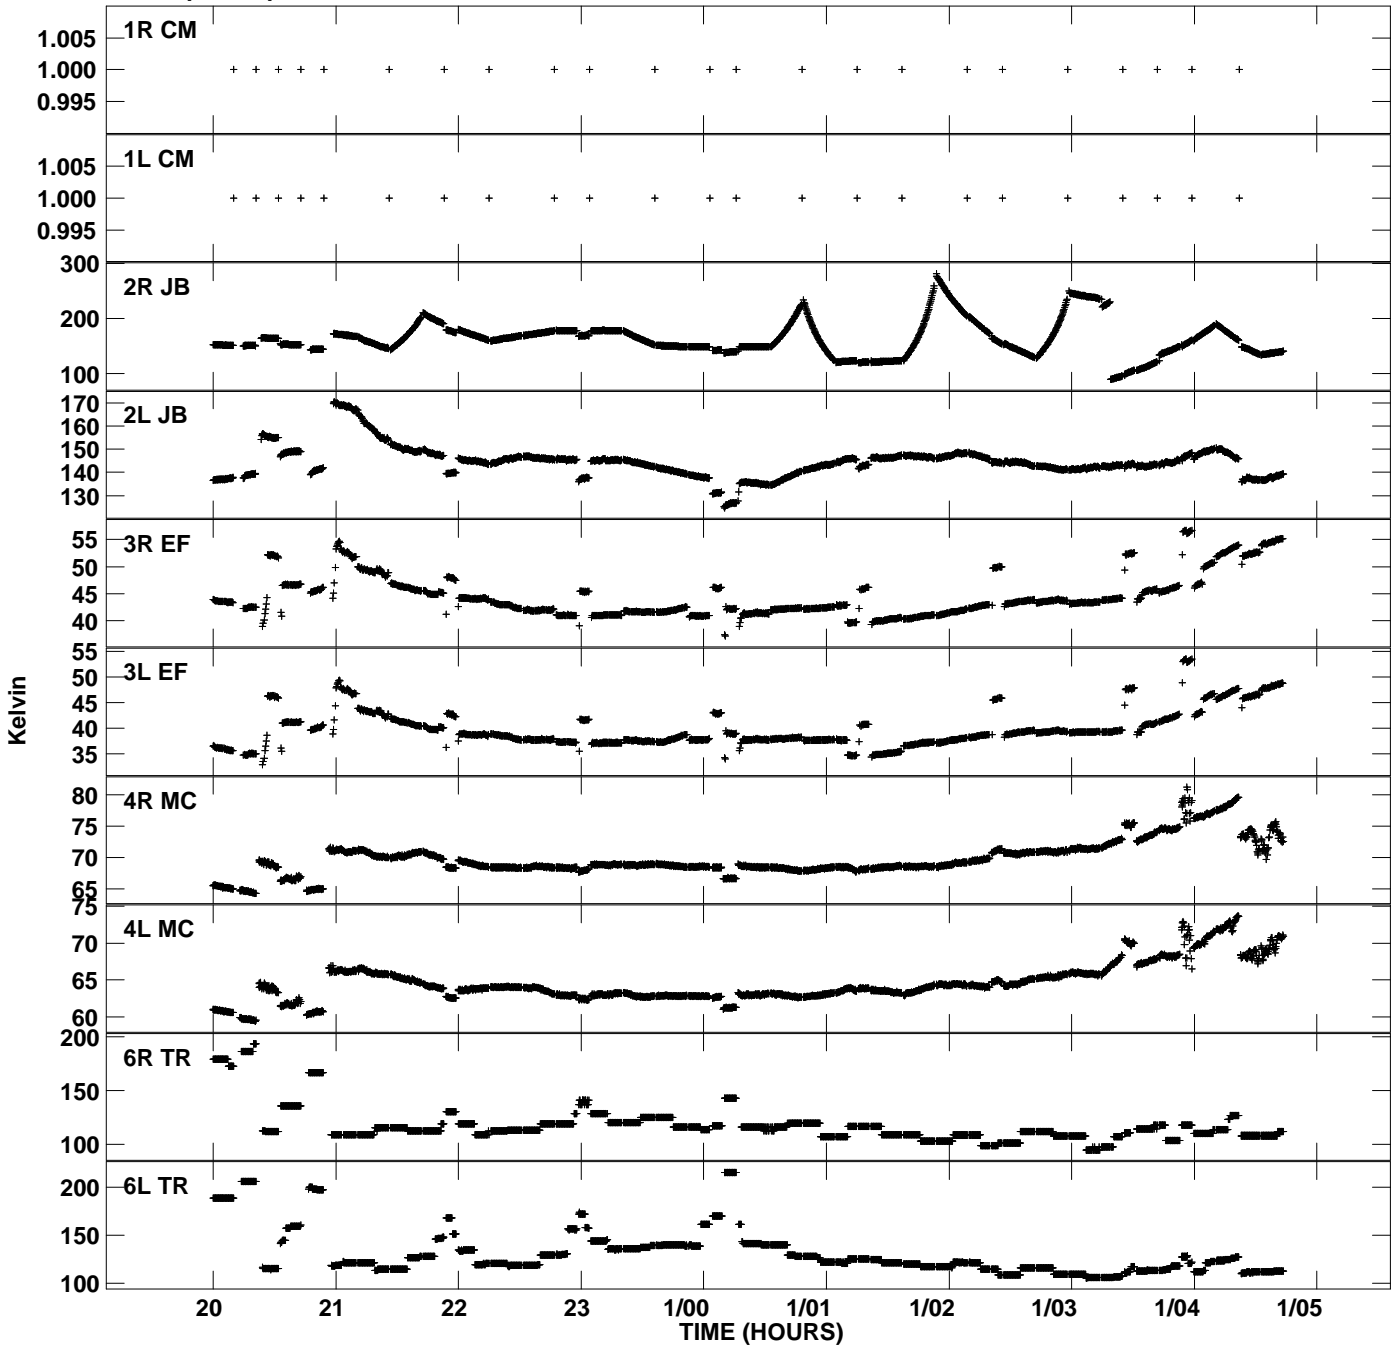

Plot file version 1 created 14-SEP-2007 14:32:54
Tsys vs UTC time for EB036_2.UVDATA.1
TY 1 Rpol & Lpol IF 1

Plot file version 2 created 14-SEP-2007 14:32:54
Tsys vs UTC time for EB036_2.UVDATA.1
TY 1 Rpol & Lpol IF 1