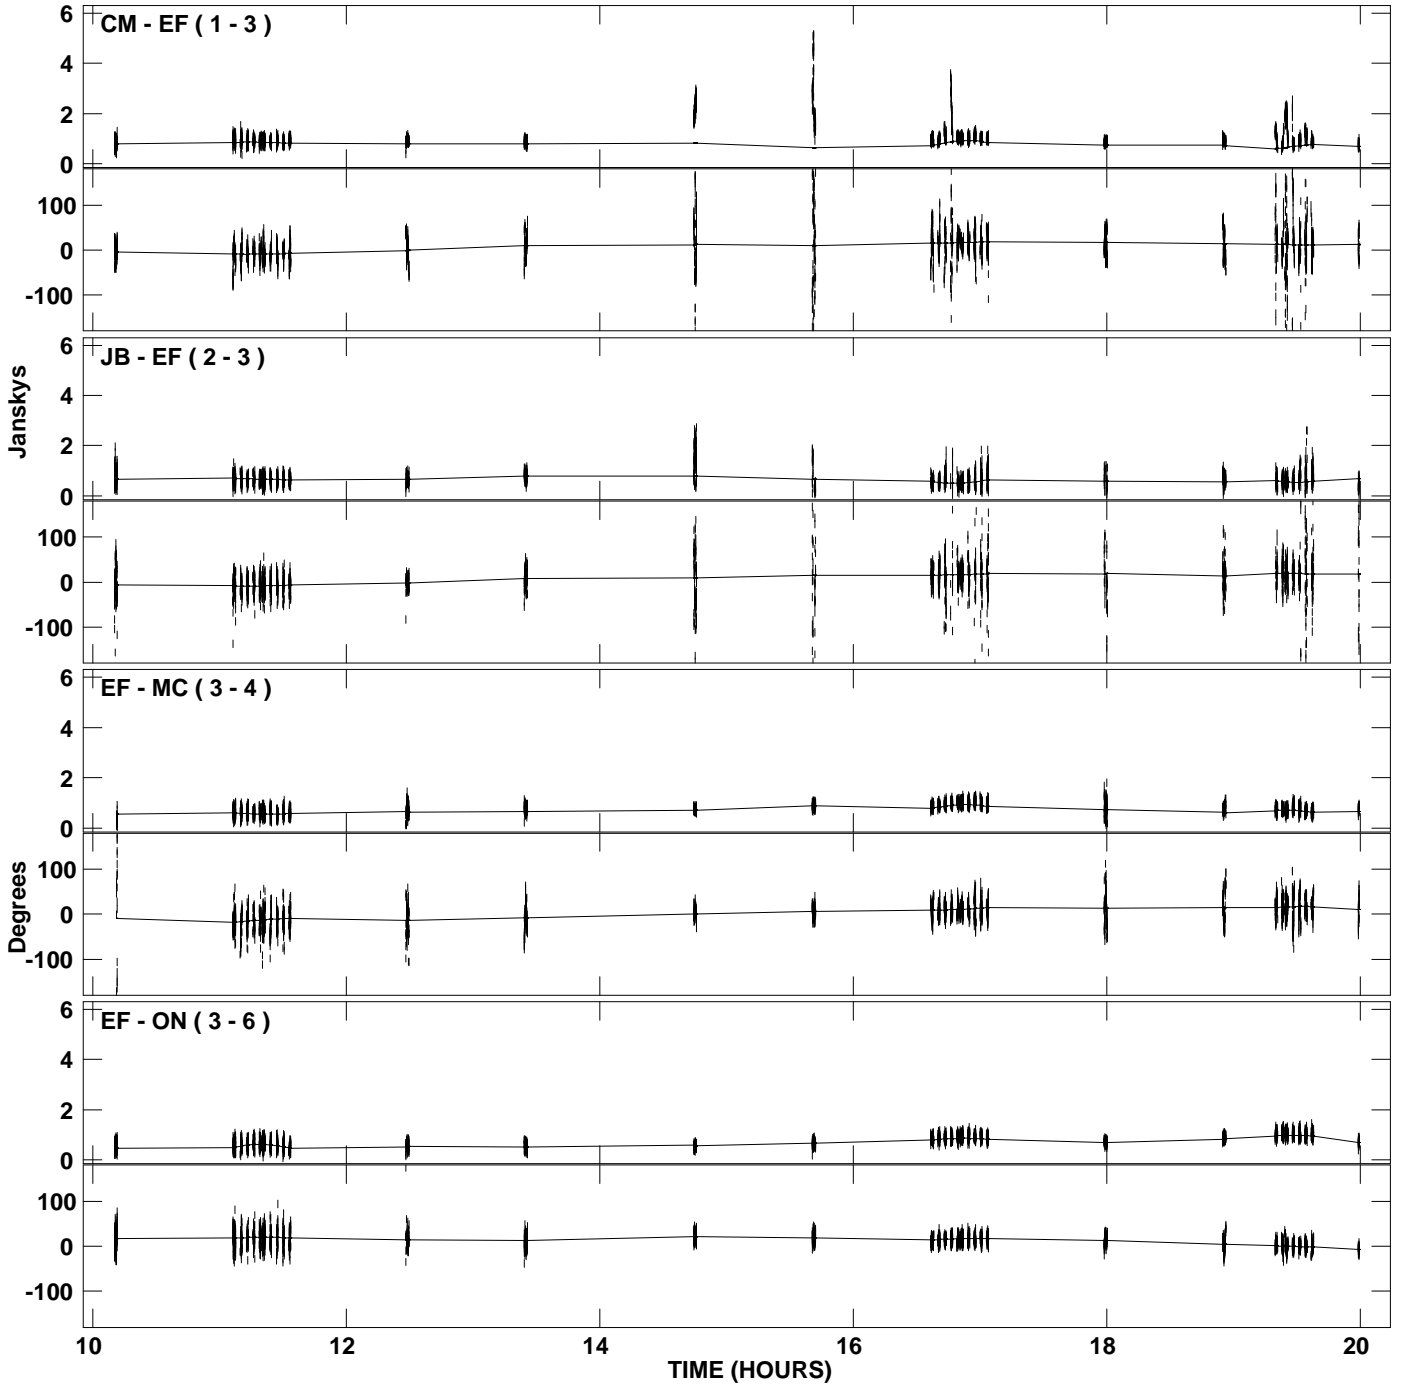

PLot file version 1 created 06-MAR-2009 20:53:28  
Amplitude and Phase vs Time for 1923+210.MULTI.1 CL # 5  
IF 1 CHAN 1 STK LL of 1923+210.ICL001.5

PLot file version 2 created 06-MAR-2009 20:53:28  
Amplitude and Phase vs Time for 1923+210.MULTI.1 CL # 5  
IF 1 CHAN 1 STK LL of 1923+210.ICL001.5

PLot file version 3 created 06-MAR-2009 20:53:29  
Amplitude and Phase vs Time for 1923+210.MULTI.1 CL # 5  
IF 1 CHAN 1 STK RR of 1923+210.ICL001.5

PLot file version 4 created 06-MAR-2009 20:53:29  
Amplitude and Phase vs Time for 1923+210.MULTI.1 CL # 5  
IF 1 CHAN 1 STK RR of 1923+210.ICL001.5