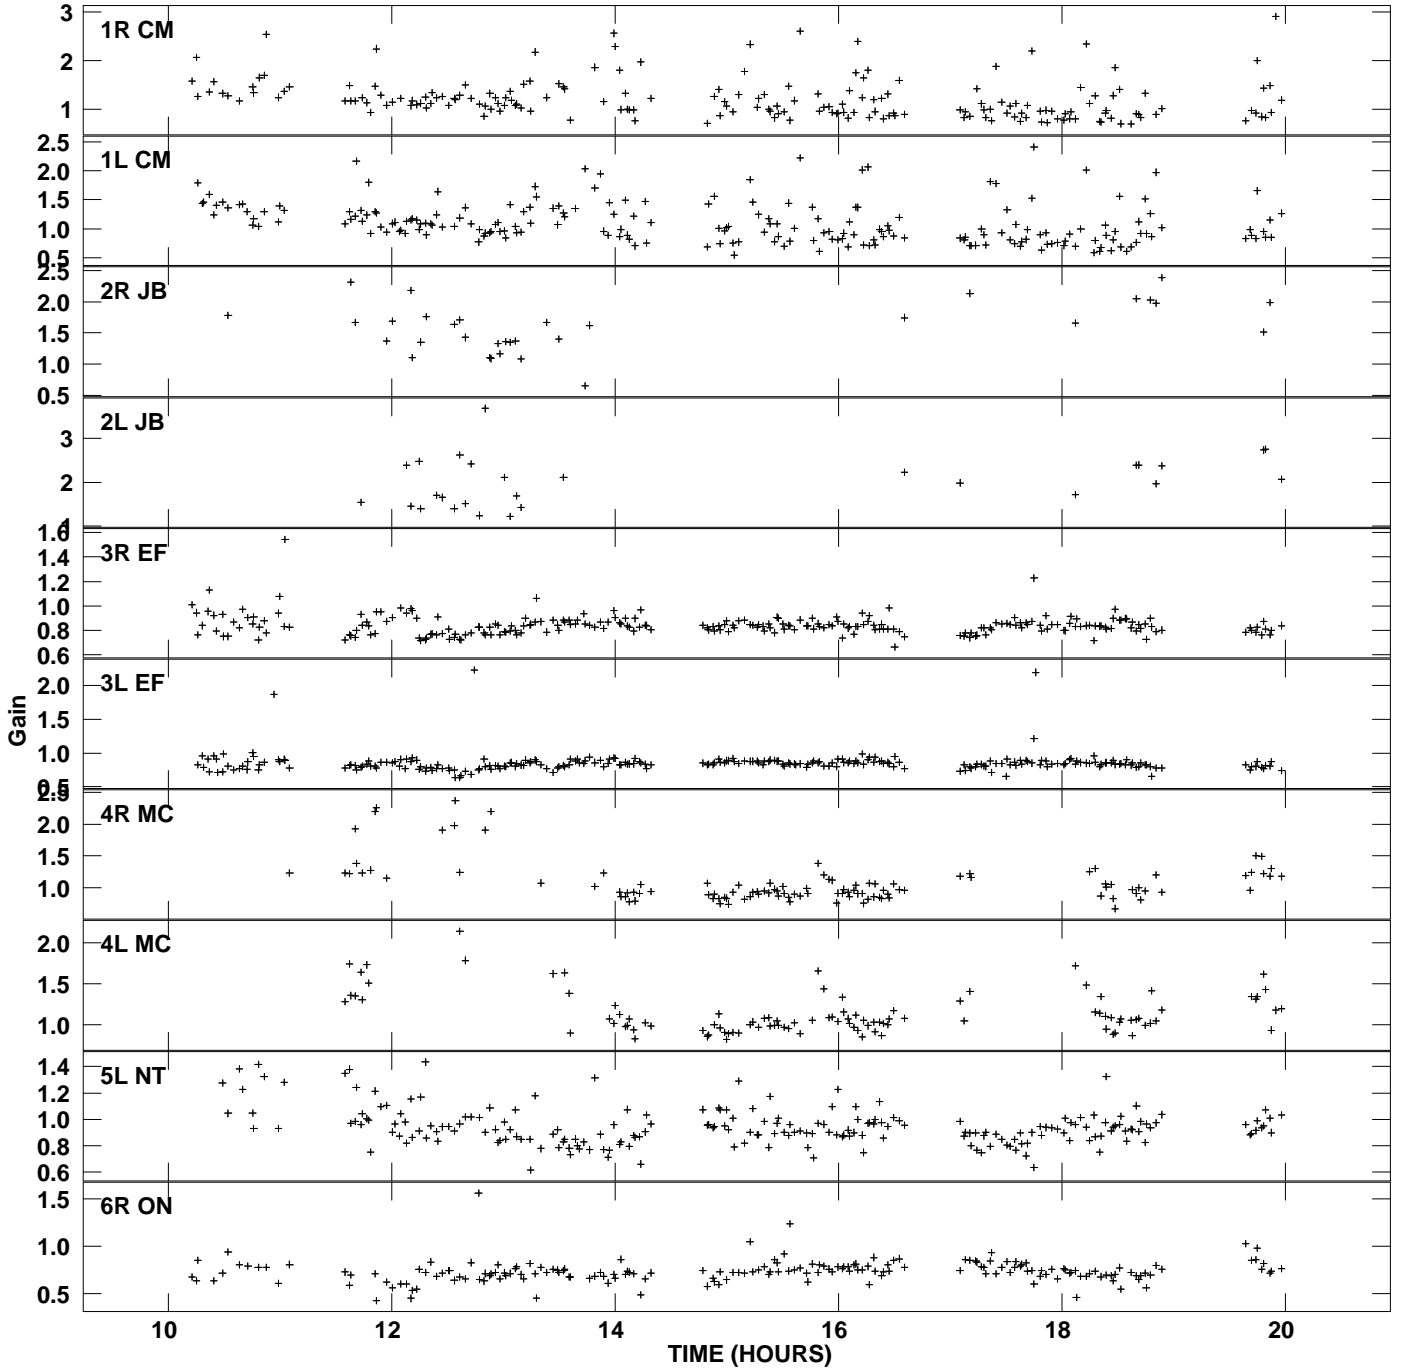

Plot file version 1 created 06-MAR-2009 20:51:00  
Gain amp vs UTC time for 1932+204.MULTI.1  
SN 2 Rpol & Lpol IF 1

Plot file version 2 created 06-MAR-2009 20:51:00  
Gain amp vs UTC time for 1932+204.MULTI.1  
SN 2 Rpol & Lpol IF 1