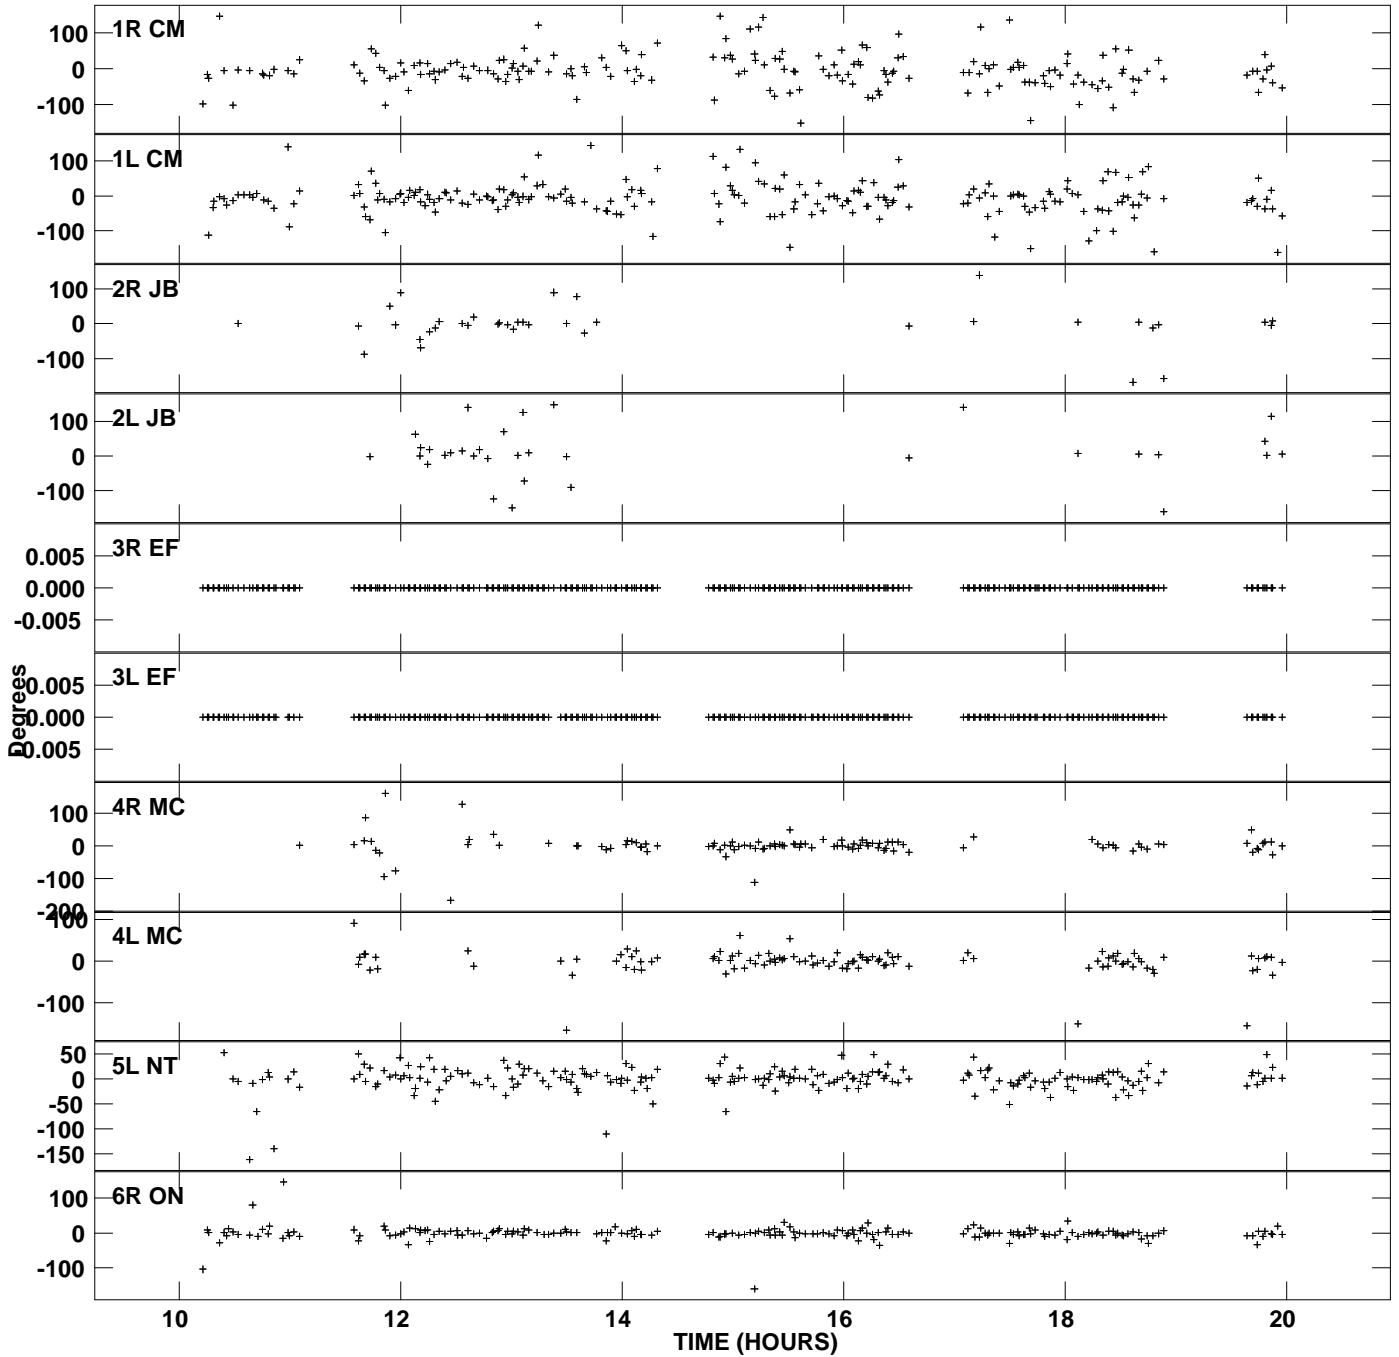

Plot file version 1 created 06-MAR-2009 20:50:50
Gain phs vs UTC time for 1932+204.MULTI.1
SN 1 Rpol & Lpol IF 1

Plot file version 2 created 06-MAR-2009 20:50:50
Gain phs vs UTC time for 1932+204.MULTI.1
SN 1 Rpol & Lpol IF 1