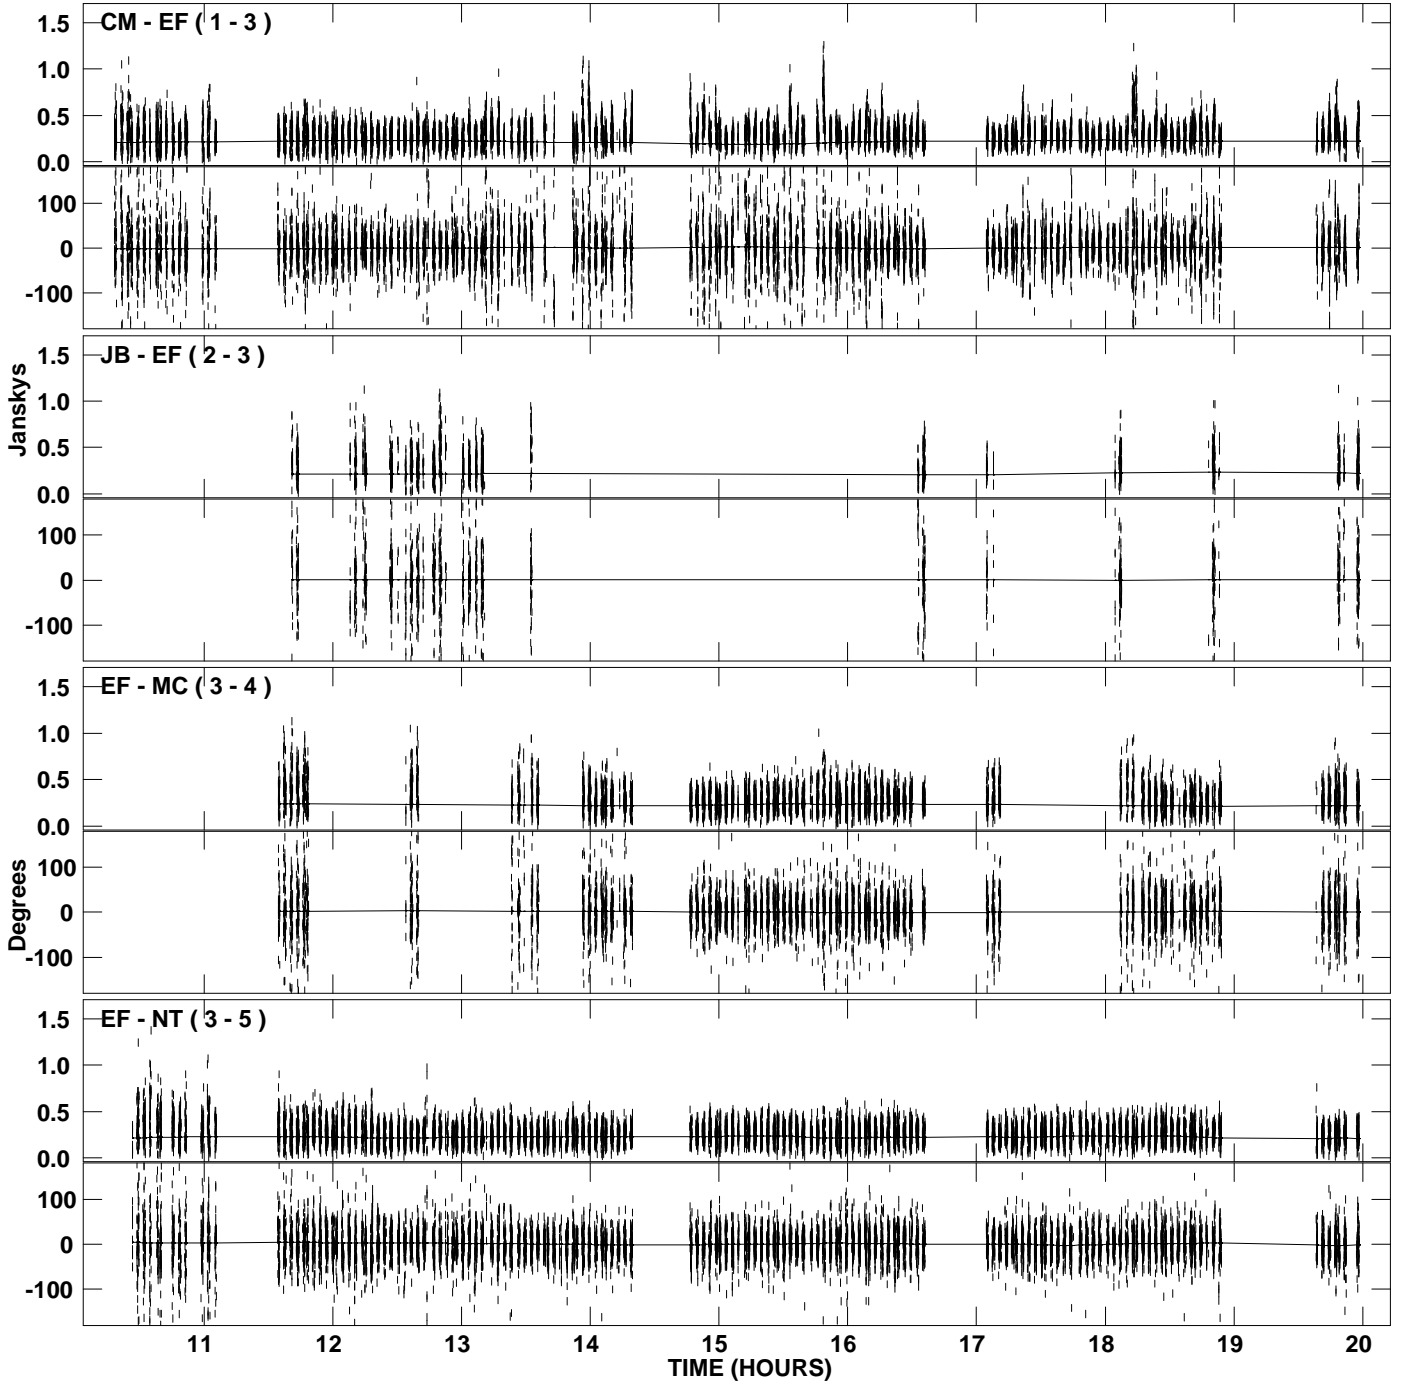

PLot file version 1 created 06-MAR-2009 20:52:47
Amplitude and Phase vs Time for 1932+204.MULTI.1 CL # 5
IF 1 CHAN 1 STK LL of 1932+204.ICL001.5

PLot file version 2 created 06-MAR-2009 20:52:47
Amplitude and Phase vs Time for 1932+204.MULTI.1 CL # 5
IF 1 CHAN 1 STK LL of 1932+204.ICL001.5

PLot file version 3 created 06-MAR-2009 20:52:48
Amplitude and Phase vs Time for 1932+204.MULTI.1 CL # 5
IF 1 CHAN 1 STK RR of 1932+204.ICL001.5

PLot file version 4 created 06-MAR-2009 20:52:48
Amplitude andPhase vs Time for 1932+204.MULTI.1 CL # 5
IF 1 CHAN 1 STK RR of 1932+204.ICL001.5