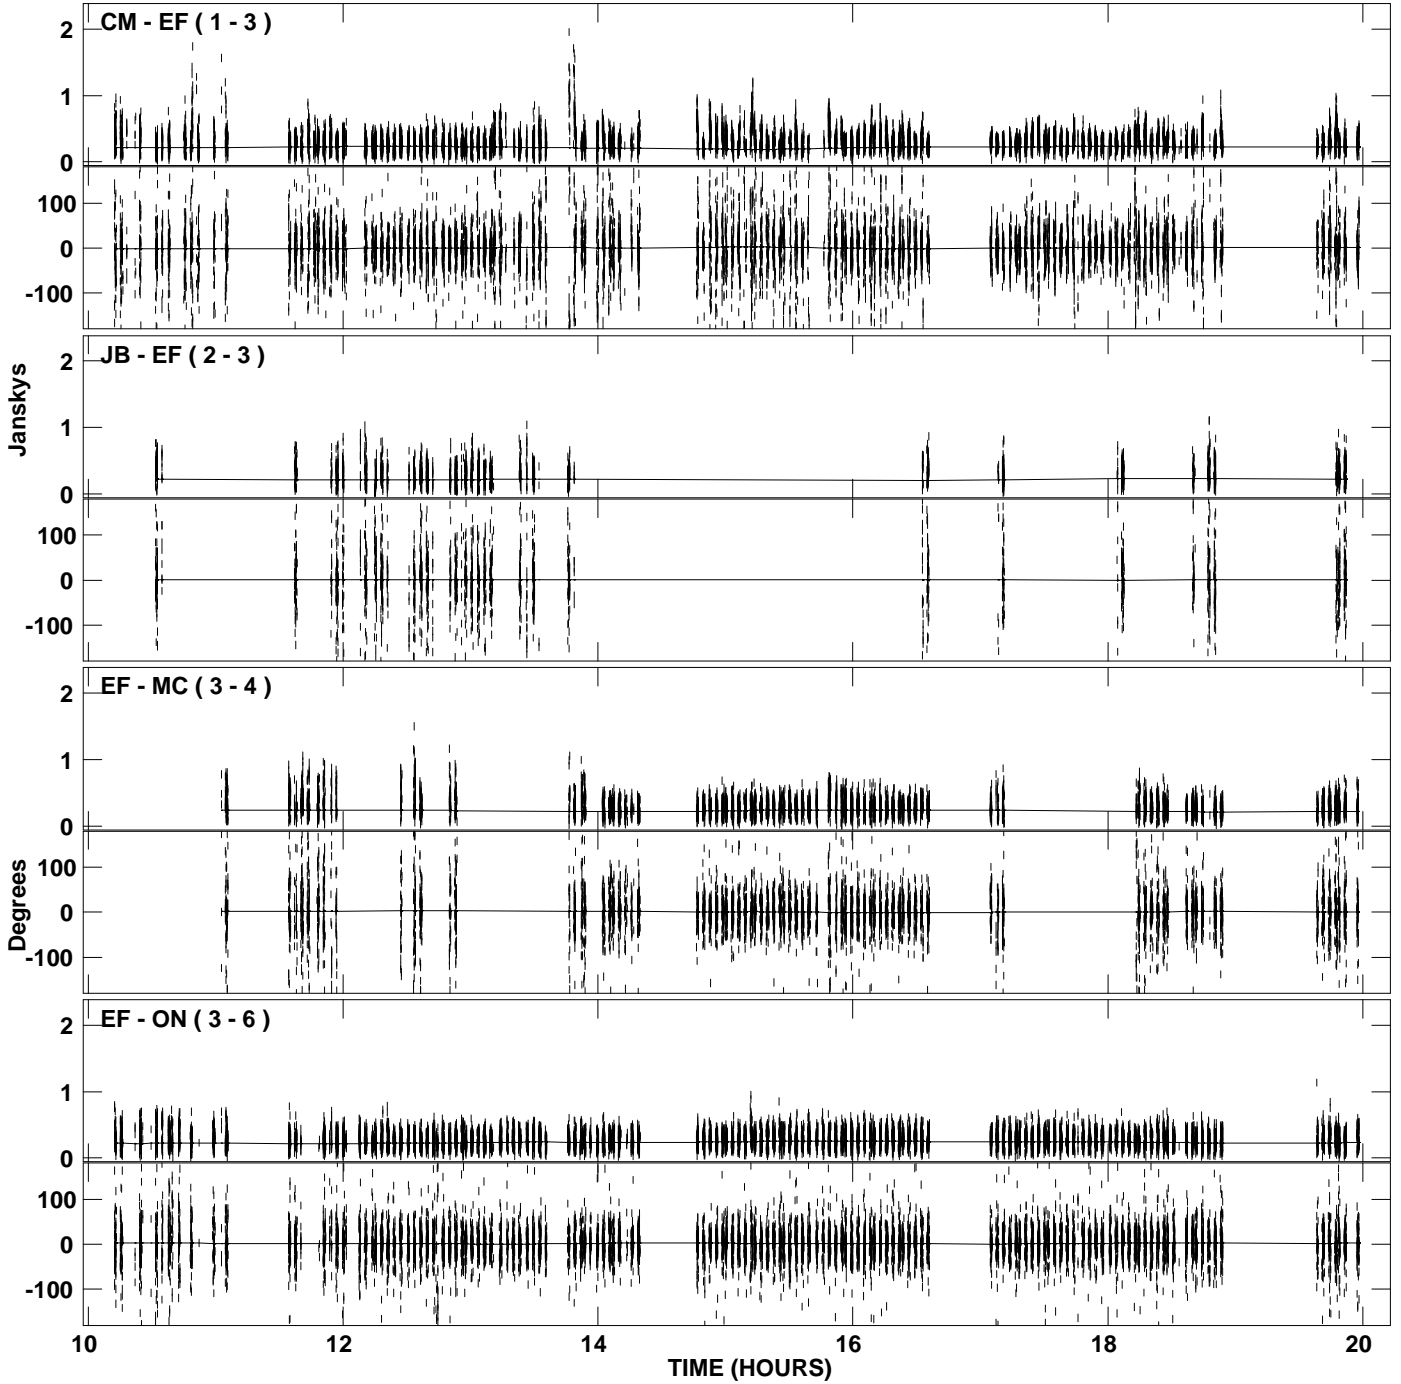

PLot file version 1 created 06-MAR-2009 20:52:47
Amplitude and Phase vs Time for 1932+204.MULTI.1 CL # 5
IF 1 CHAN 1 STK LL of 1932+204.ICL001.5

PLot file version 2 created 06-MAR-2009 20:52:47
Amplitude and Phase vs Time for 1932+204.MULTI.1 CL # 5
IF 1 CHAN 1 STK LL of 1932+204.ICL001.5

PLot file version 3 created 06-MAR-2009 20:52:48
Amplitude and Phase vs Time for 1932+204.MULTI.1 CL # 5
IF 1 CHAN 1 STK RR of 1932+204.ICL001.5

PLot file version 4 created 06-MAR-2009 20:52:48
Amplitude andPhase vs Time for 1932+204.MULTI.1 CL # 5
IF 1 CHAN 1 STK RR of 1932+204.ICL001.5