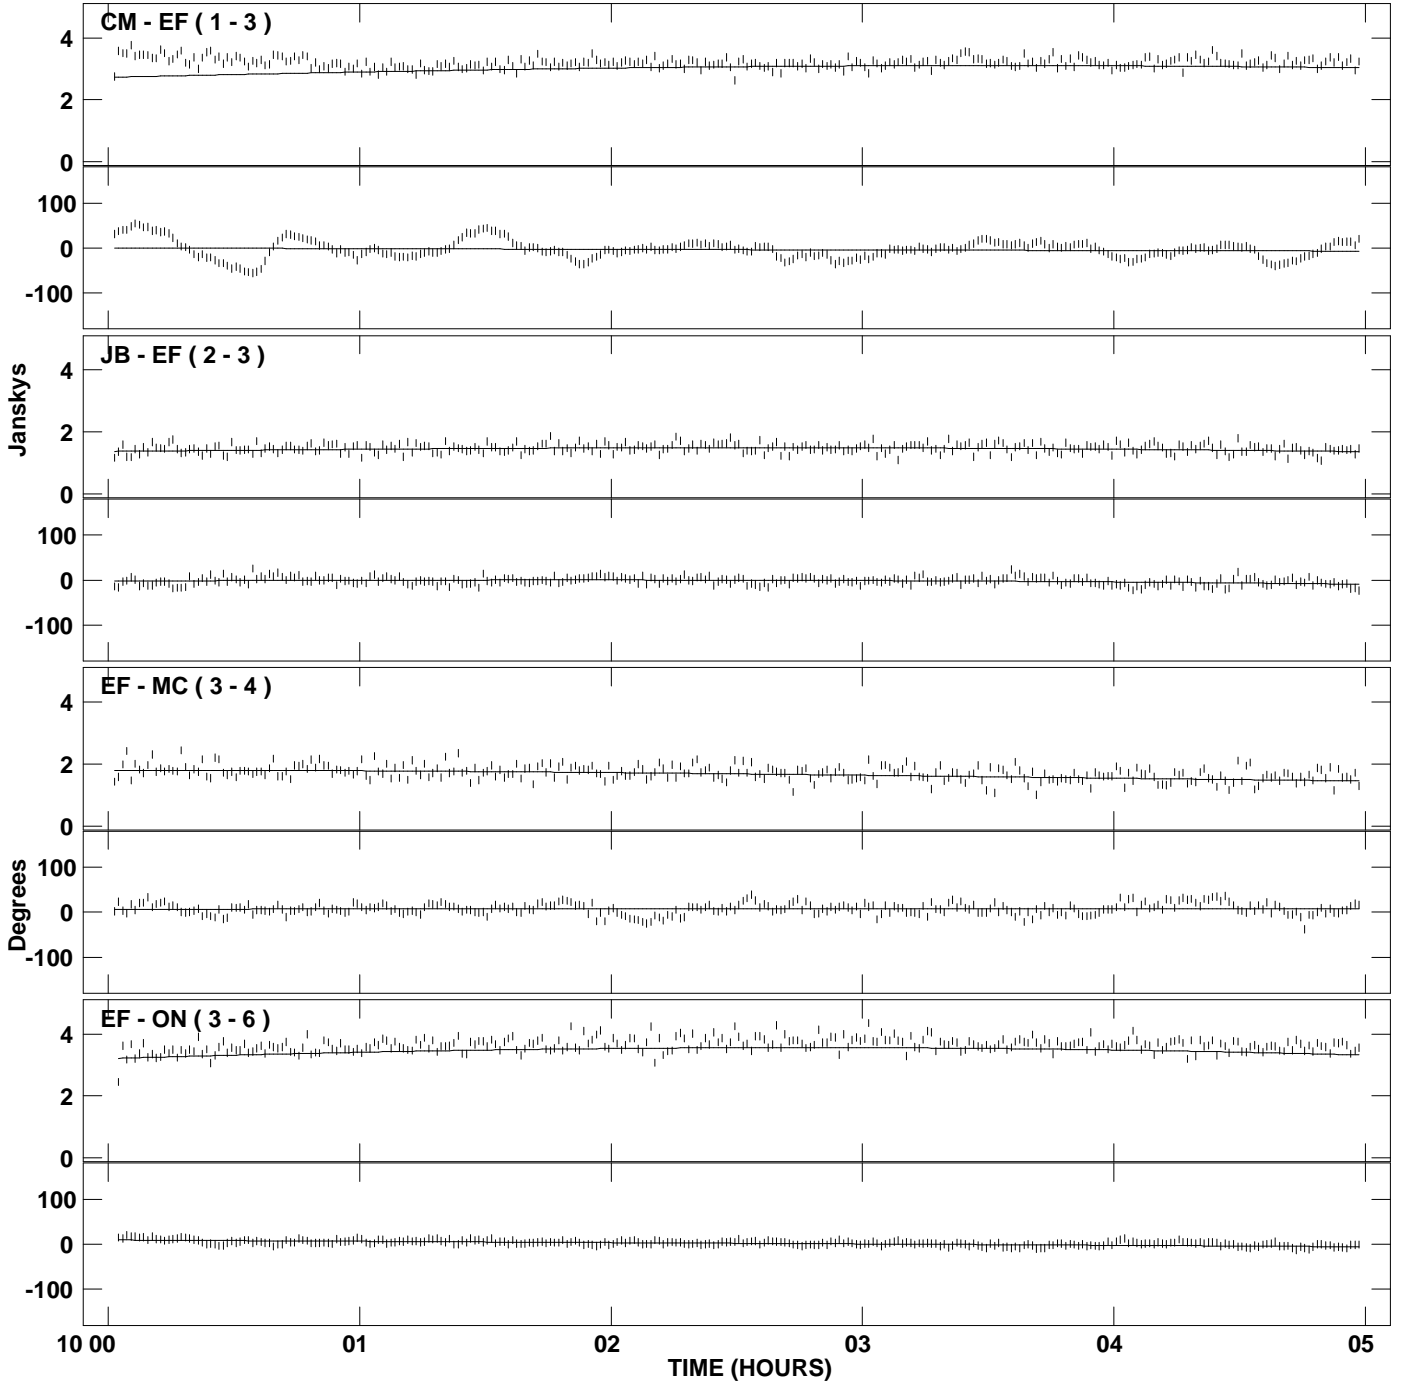

PLot file version 1 created 06-MAR-2009 20:53:35  
Amplitude and Phase vs Time for 3C345.MULTI.1 CL # 5  
IF 1 CHAN 1 STK LL of 3C345.ICL001.5

PLot file version 2 created 06-MAR-2009 20:53:35  
Amplitude andPhase vs Time for 3C345.MULTI.1 CL # 5  
IF 1 CHAN 1 STK LL of 3C345.ICL001.5

PLot file version 3 created 06-MAR-2009 20:53:35  
Amplitude and Phase vs Time for 3C345.MULTI.1 CL # 5  
IF 1 CHAN 1 STK RR of 3C345.ICL001.5

PLot file version 4 created 06-MAR-2009 20:53:35  
Amplitude andPhase vs Time for 3C345.MULTI.1 CL # 5  
IF 1 CHAN 1 STK RR of 3C345.ICL001.5