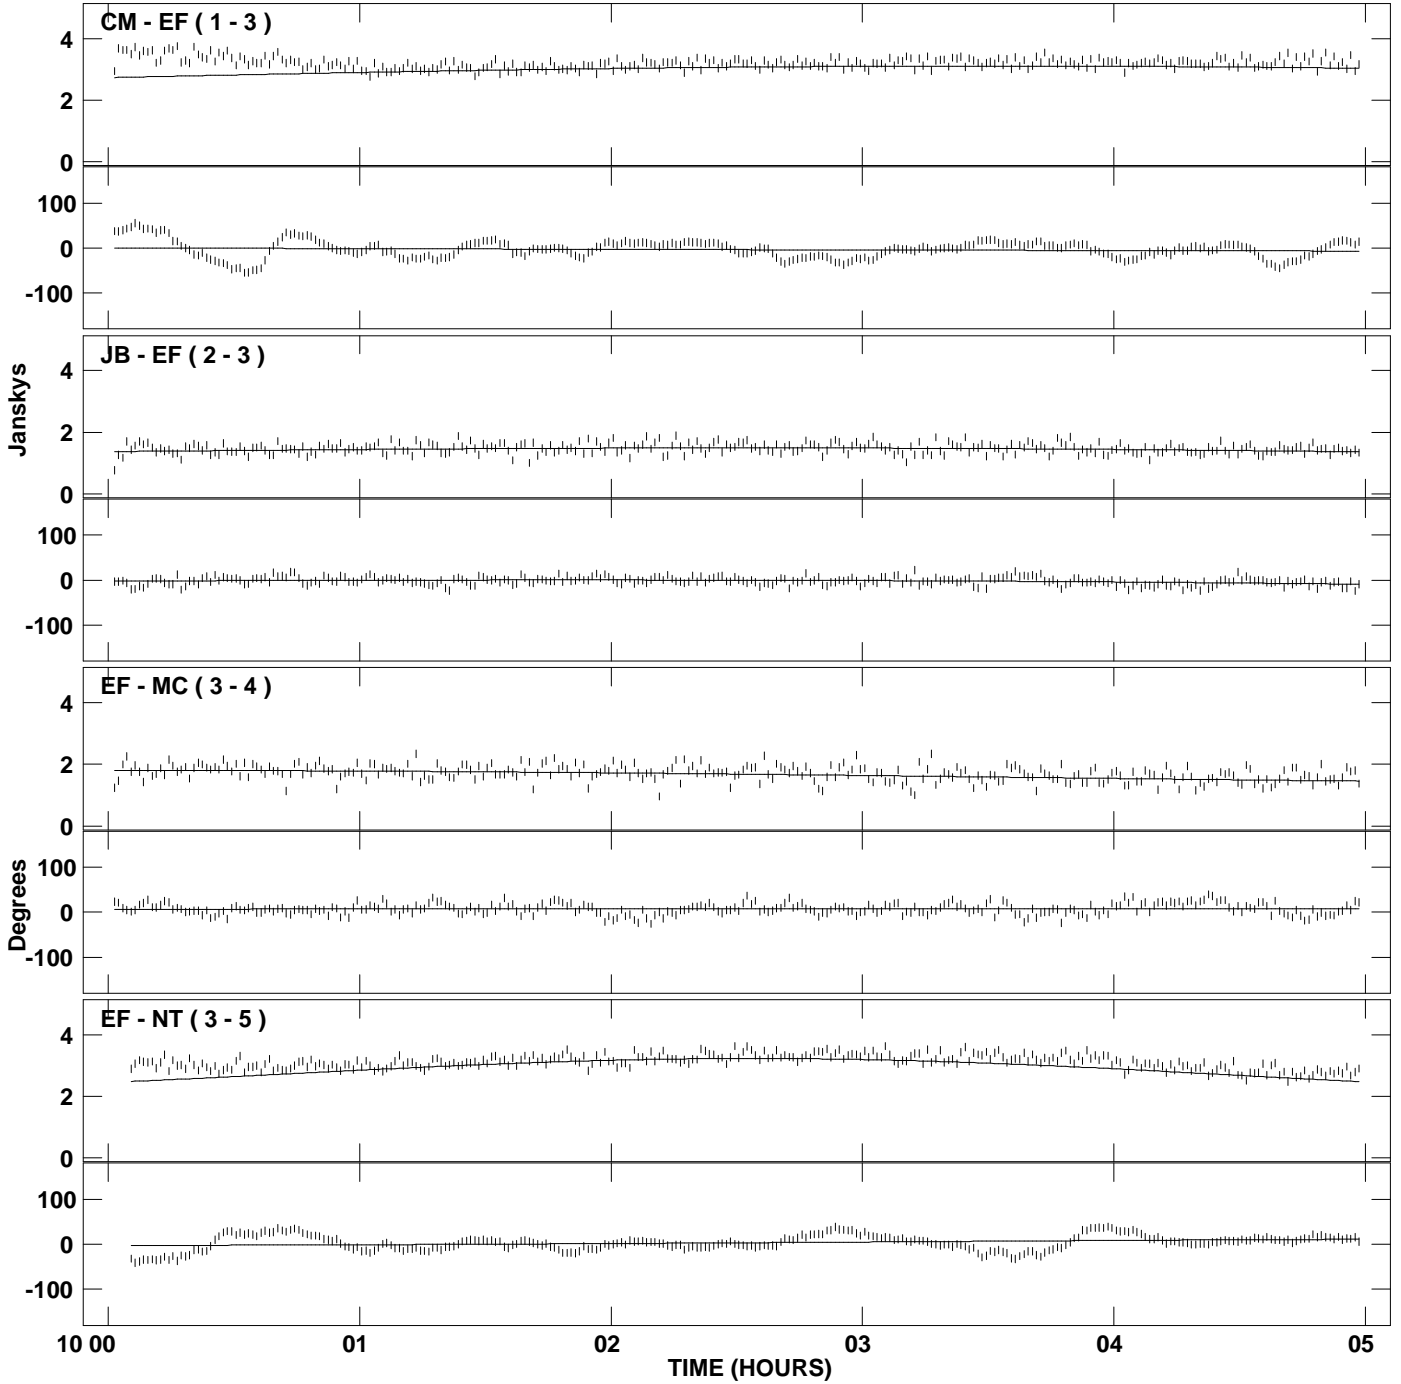

PLot file version 1 created 06-MAR-2009 20:53:35  
Amplitude and Phase vs Time for 3C345.MULTI.1 CL # 5  
IF 1 CHAN 1 STK LL of 3C345.ICL001.5

PLot file version 2 created 06-MAR-2009 20:53:35  
Amplitude andPhase vs Time for 3C345.MULTI.1 CL # 5  
IF 1 CHAN 1 STK LL of 3C345.ICL001.5

PLot file version 3 created 06-MAR-2009 20:53:35  
Amplitude and Phase vs Time for 3C345.MULTI.1 CL # 5  
IF 1 CHAN 1 STK RR of 3C345.ICL001.5

PLot file version 4 created 06-MAR-2009 20:53:35  
Amplitude andPhase vs Time for 3C345.MULTI.1 CL # 5  
IF 1 CHAN 1 STK RR of 3C345.ICL001.5