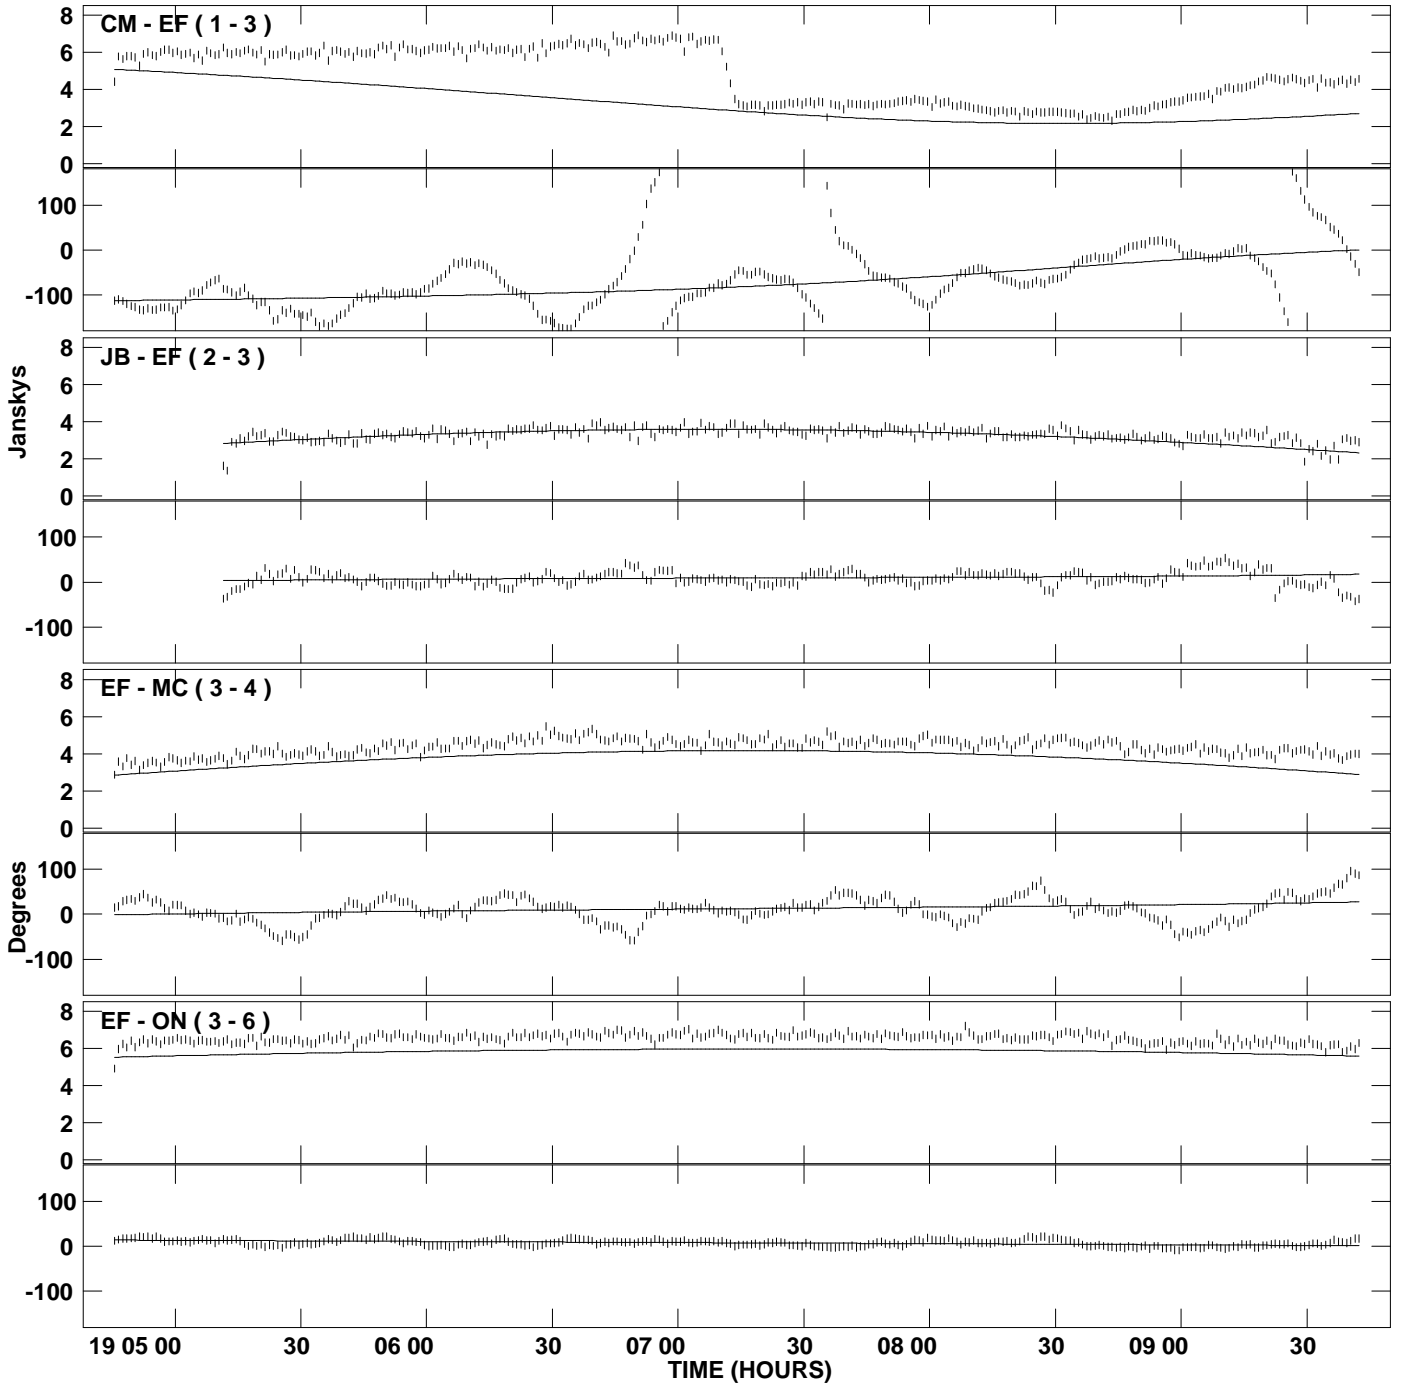

PLot file version 1 created 06-MAR-2009 20:53:12
Amplitude and Phase vs Time for 3C84.MULTI.1 CL # 5
IF 1 CHAN 1 STK LL of 3C84.ICL001.5

PLot file version 2 created 06-MAR-2009 20:53:12
Amplitude andPhase vs Time for 3C84.MULTI.1 CL # 5
IF 1 CHAN 1 STK LL of 3C84.ICL001.5

PLot file version 3 created 06-MAR-2009 20:53:13
Amplitude and Phase vs Time for 3C84.MULTI.1 CL # 5
IF 1 CHAN 1 STK RR of 3C84.ICL001.5

PLot file version 4 created 06-MAR-2009 20:53:14
Amplitude and Phase vs Time for 3C84.MULTI.1 CL # 5
IF 1 CHAN 1 STK RR of 3C84.ICL001.5