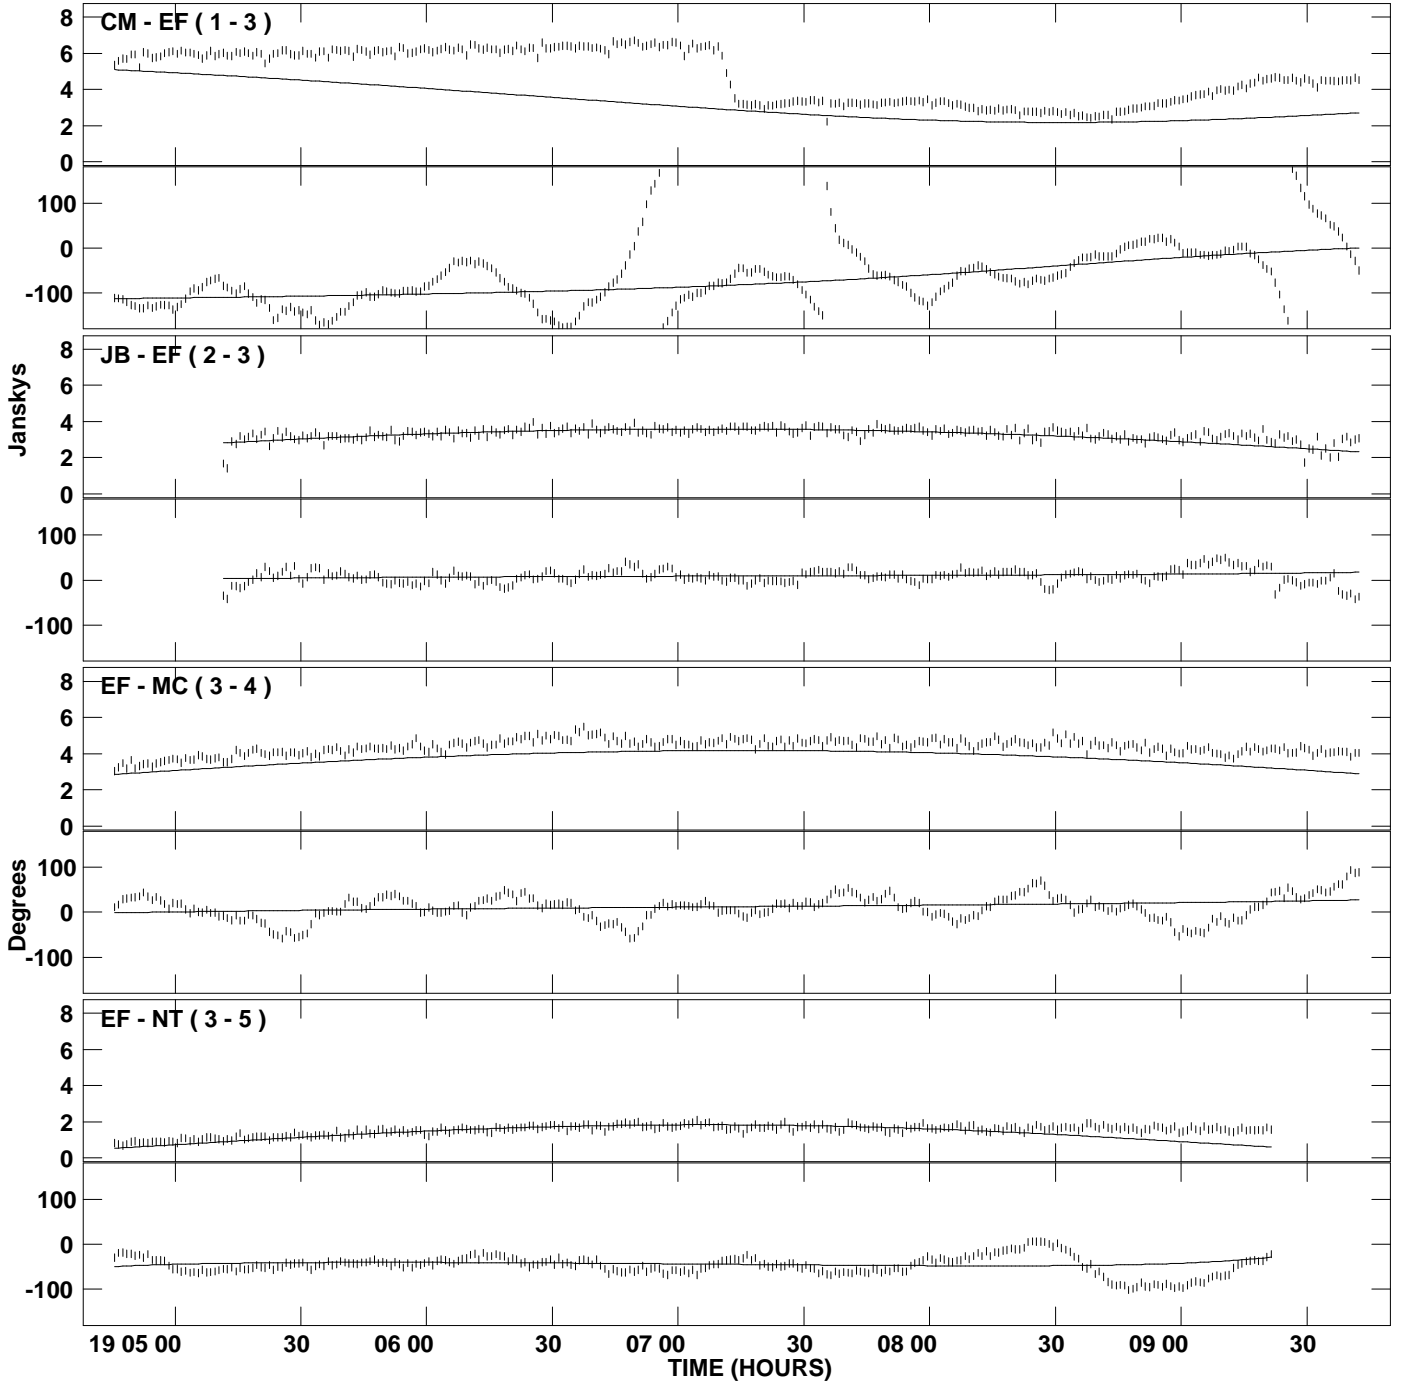

PLot file version 1 created 06-MAR-2009 20:53:12
Amplitude and Phase vs Time for 3C84.MULTI.1 CL # 5
IF 1 CHAN 1 STK LL of 3C84.ICL001.5

PLot file version 2 created 06-MAR-2009 20:53:12
Amplitude andPhase vs Time for 3C84.MULTI.1 CL # 5
IF 1 CHAN 1 STK LL of 3C84.ICL001.5

PLot file version 3 created 06-MAR-2009 20:53:13
Amplitude and Phase vs Time for 3C84.MULTI.1 CL # 5
IF 1 CHAN 1 STK RR of 3C84.ICL001.5

PLot file version 4 created 06-MAR-2009 20:53:14
Amplitude and Phase vs Time for 3C84.MULTI.1 CL # 5
IF 1 CHAN 1 STK RR of 3C84.ICL001.5