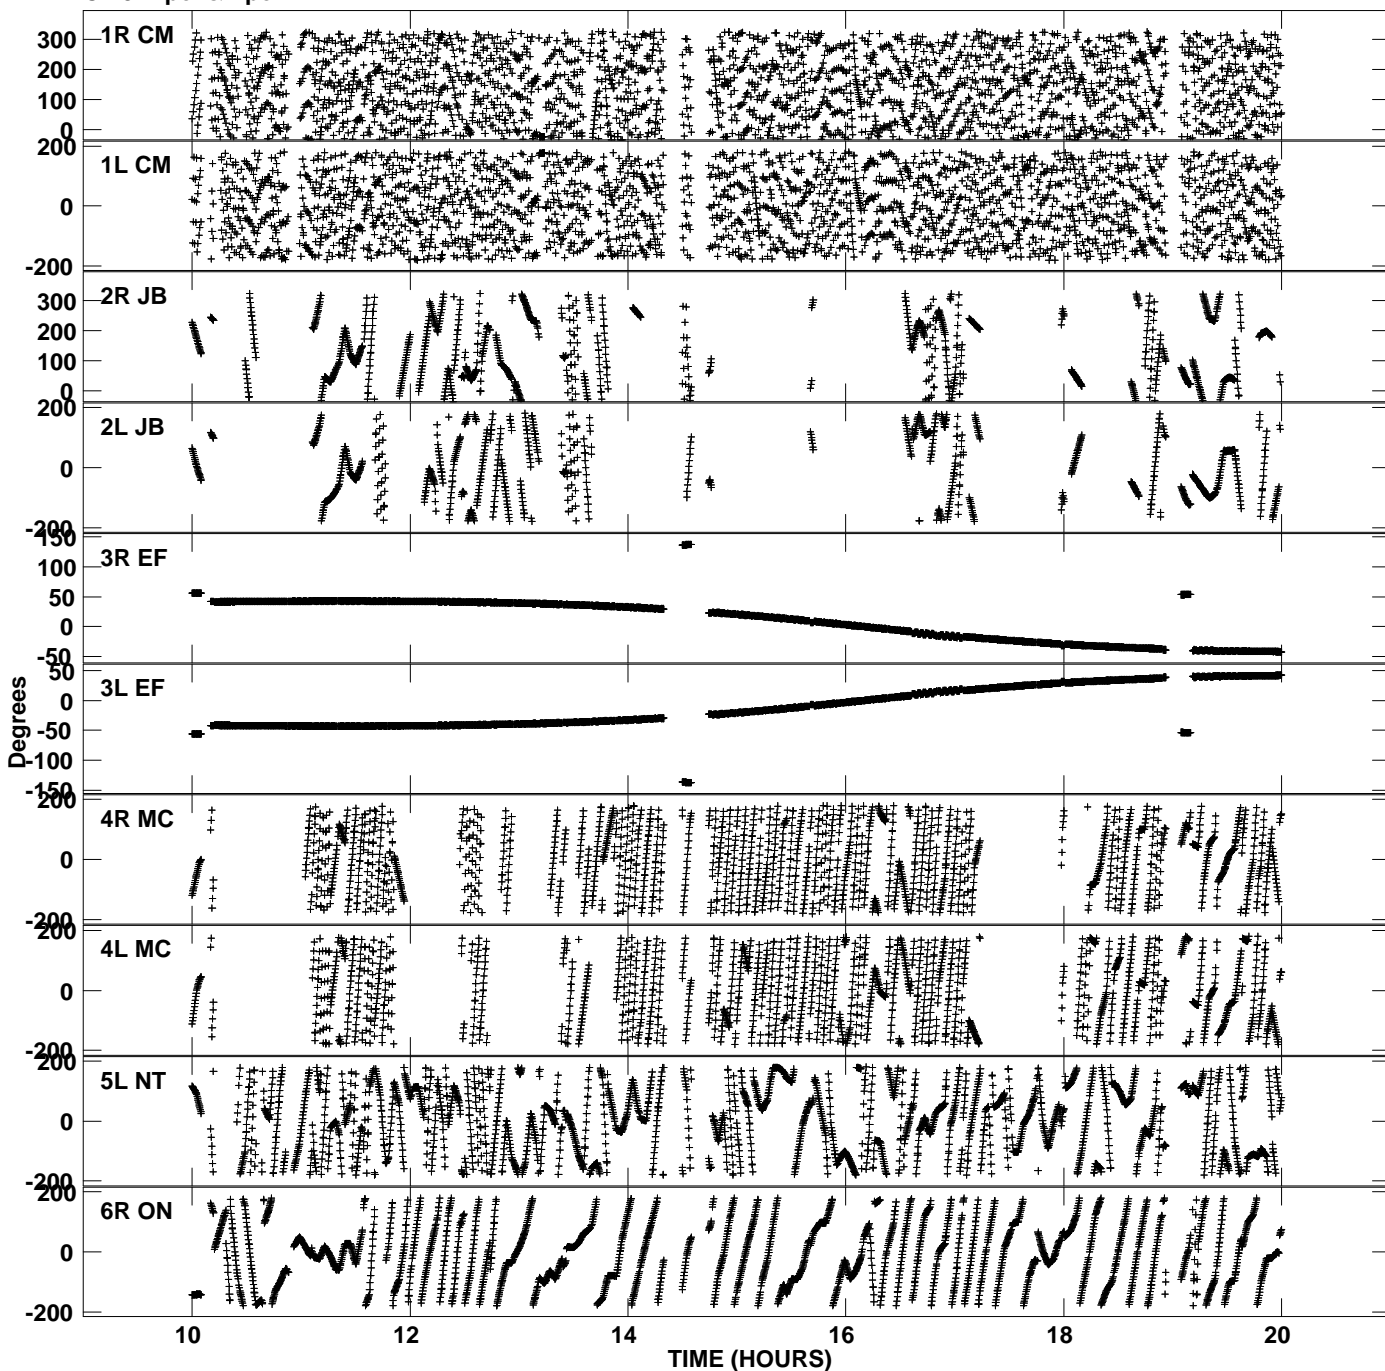

Plot file version 1 created 06-MAR-2009 20:22:03  
Gain phs vs UTC time for EB037E\_2.UVDATA.1  
CL 3 Rpol & Lpol IF 1

Plot file version 2 created 06-MAR-2009 20:22:03  
Gain phs vs UTC time for EB037E\_2.UVDATA.1  
CL 3 Rpol & Lpol IF 1