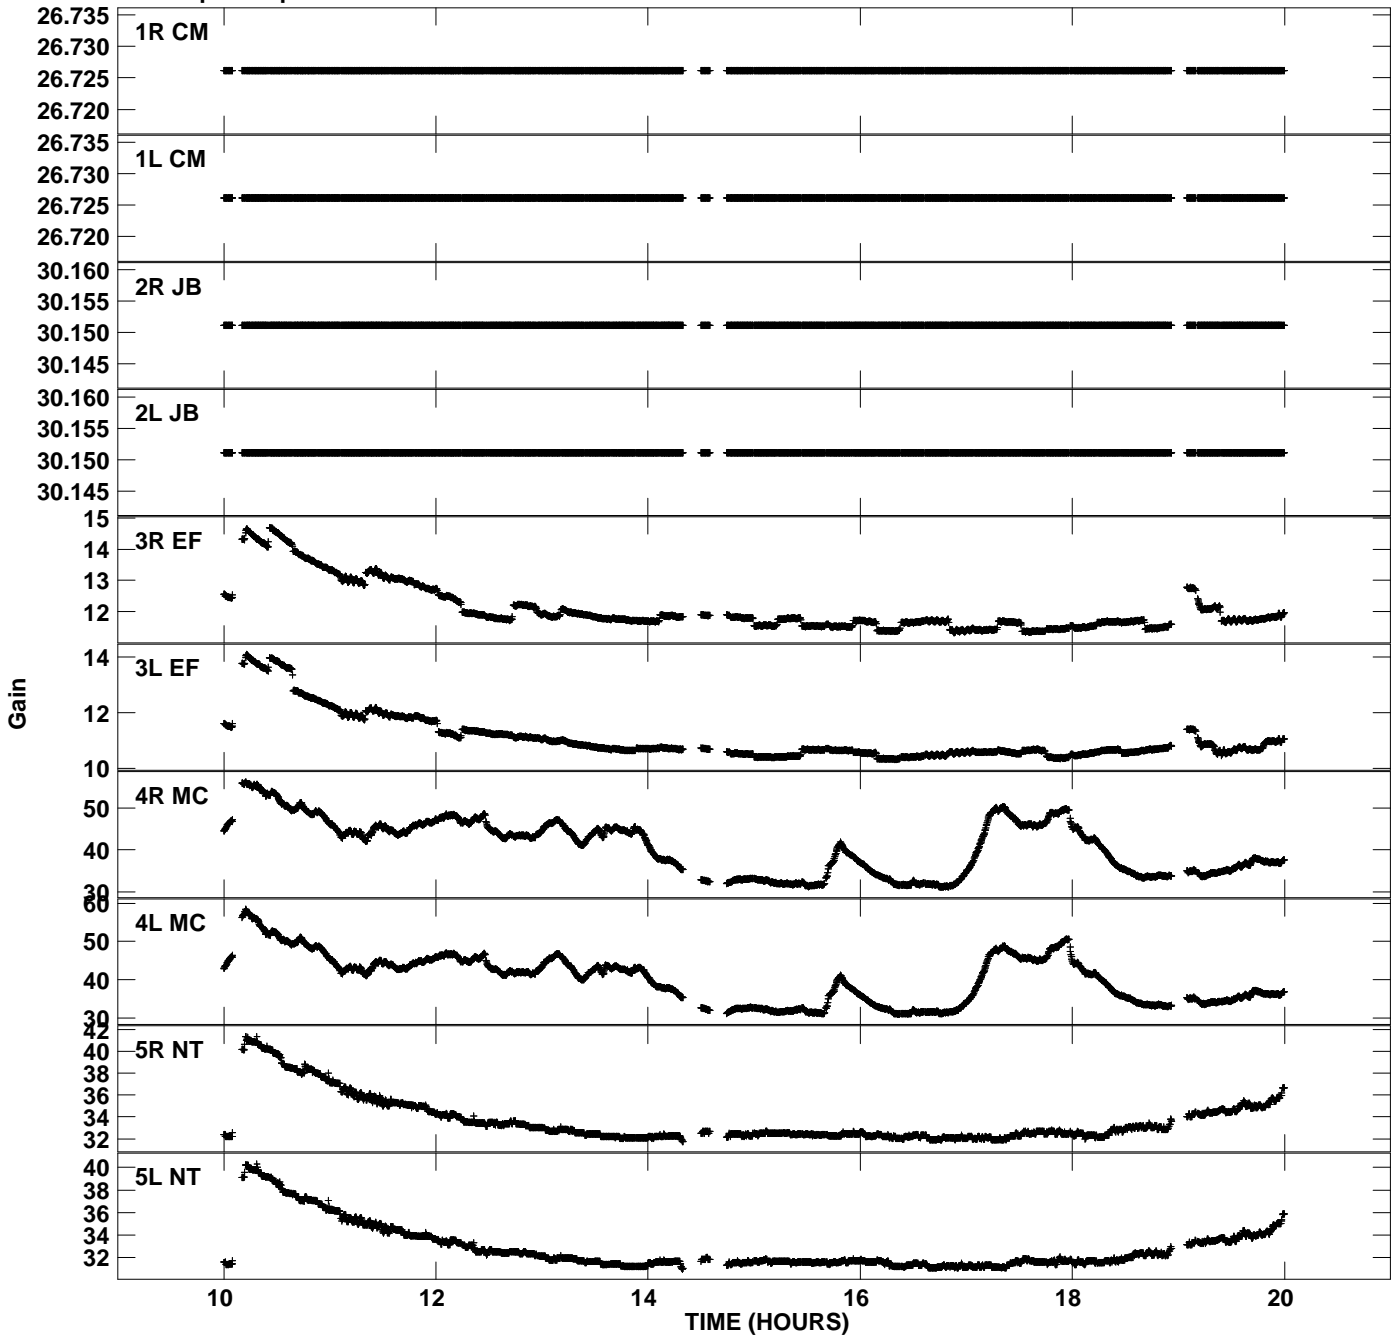

Plot file version 1 created 06-MAR-2009 18:48:07
Gain amp vs UTC time for EB037E_2.UVDATA.1
CL 2 Rpol & Lpol IF 1

Plot file version 2 created 06-MAR-2009 18:48:07
Gain amp vs UTC time for EB037E_2.UVDATA.1
CL 2 Rpol & Lpol IF 1