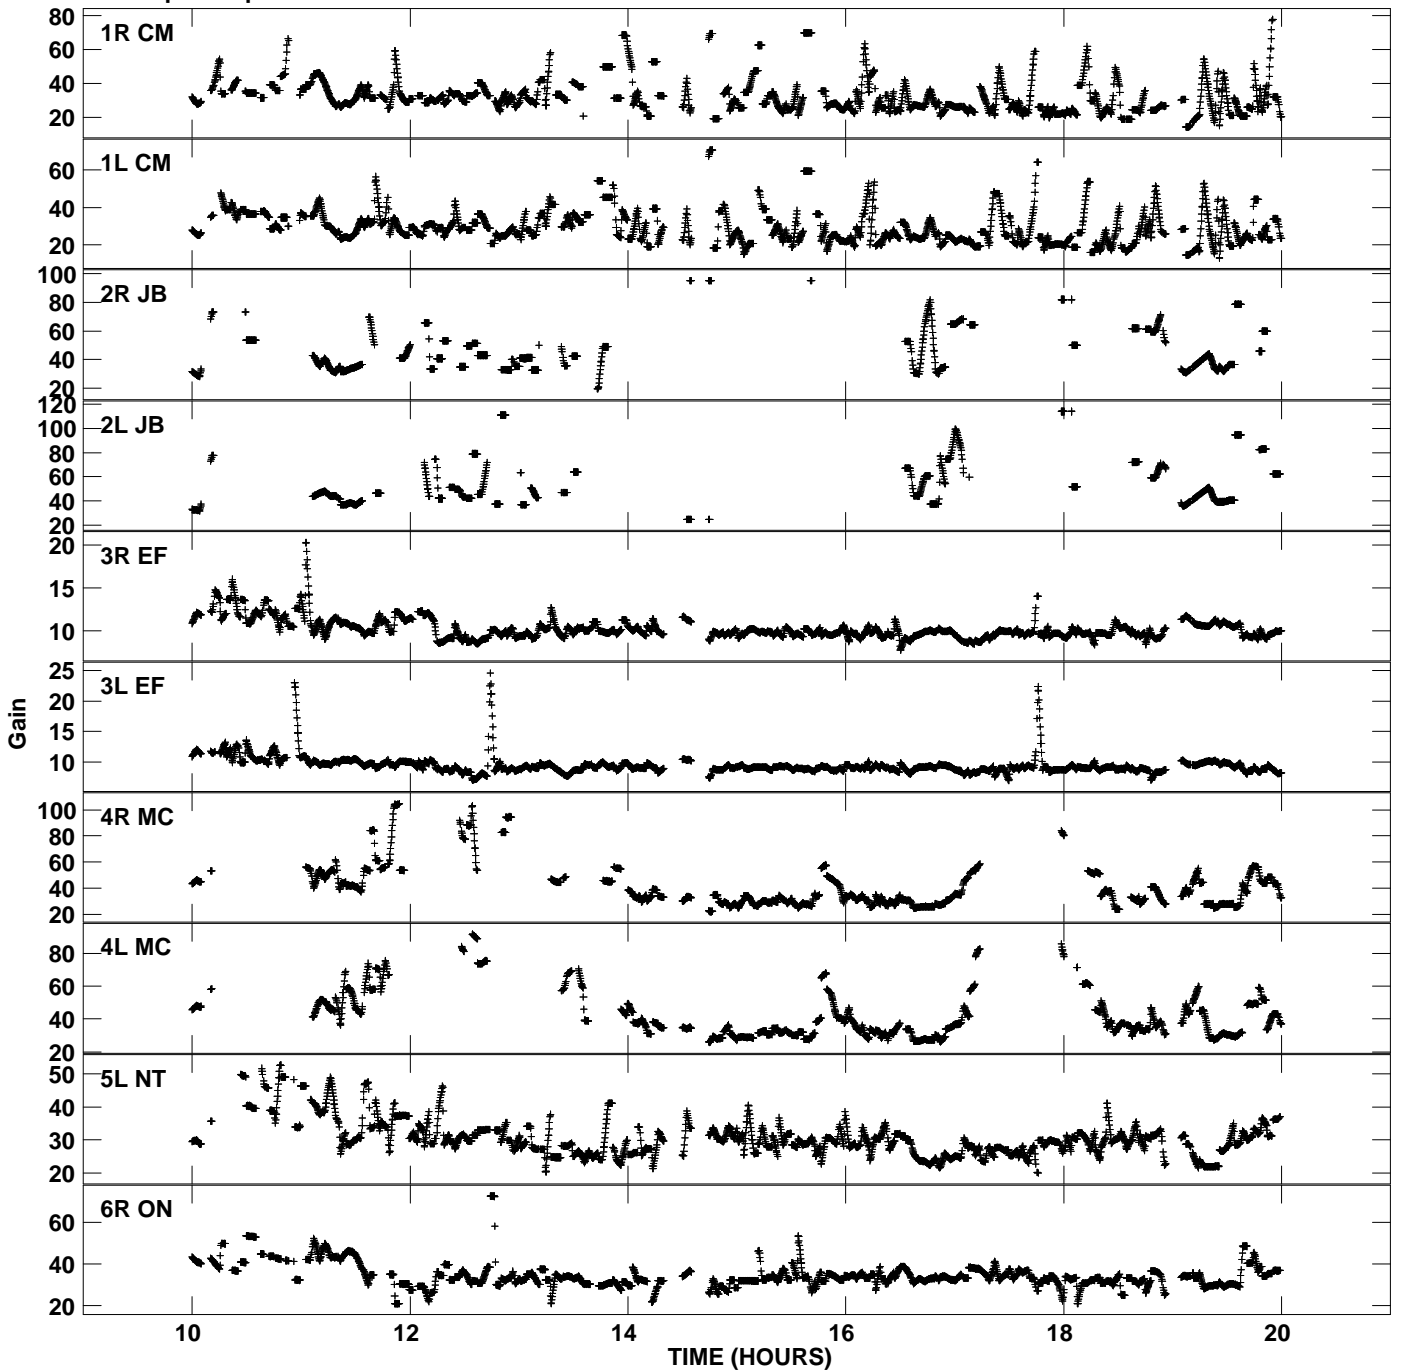

Plot file version 1 created 06-MAR-2009 20:53:39
Gain amp vs UTC time for EB037E_2.TMP.1
CL 4 Rpol & Lpol IF 1

Plot file version 2 created 06-MAR-2009 20:53:39
Gain amp vs UTC time for EB037E_2.TMP.1
CL 4 Rpol & Lpol IF 1