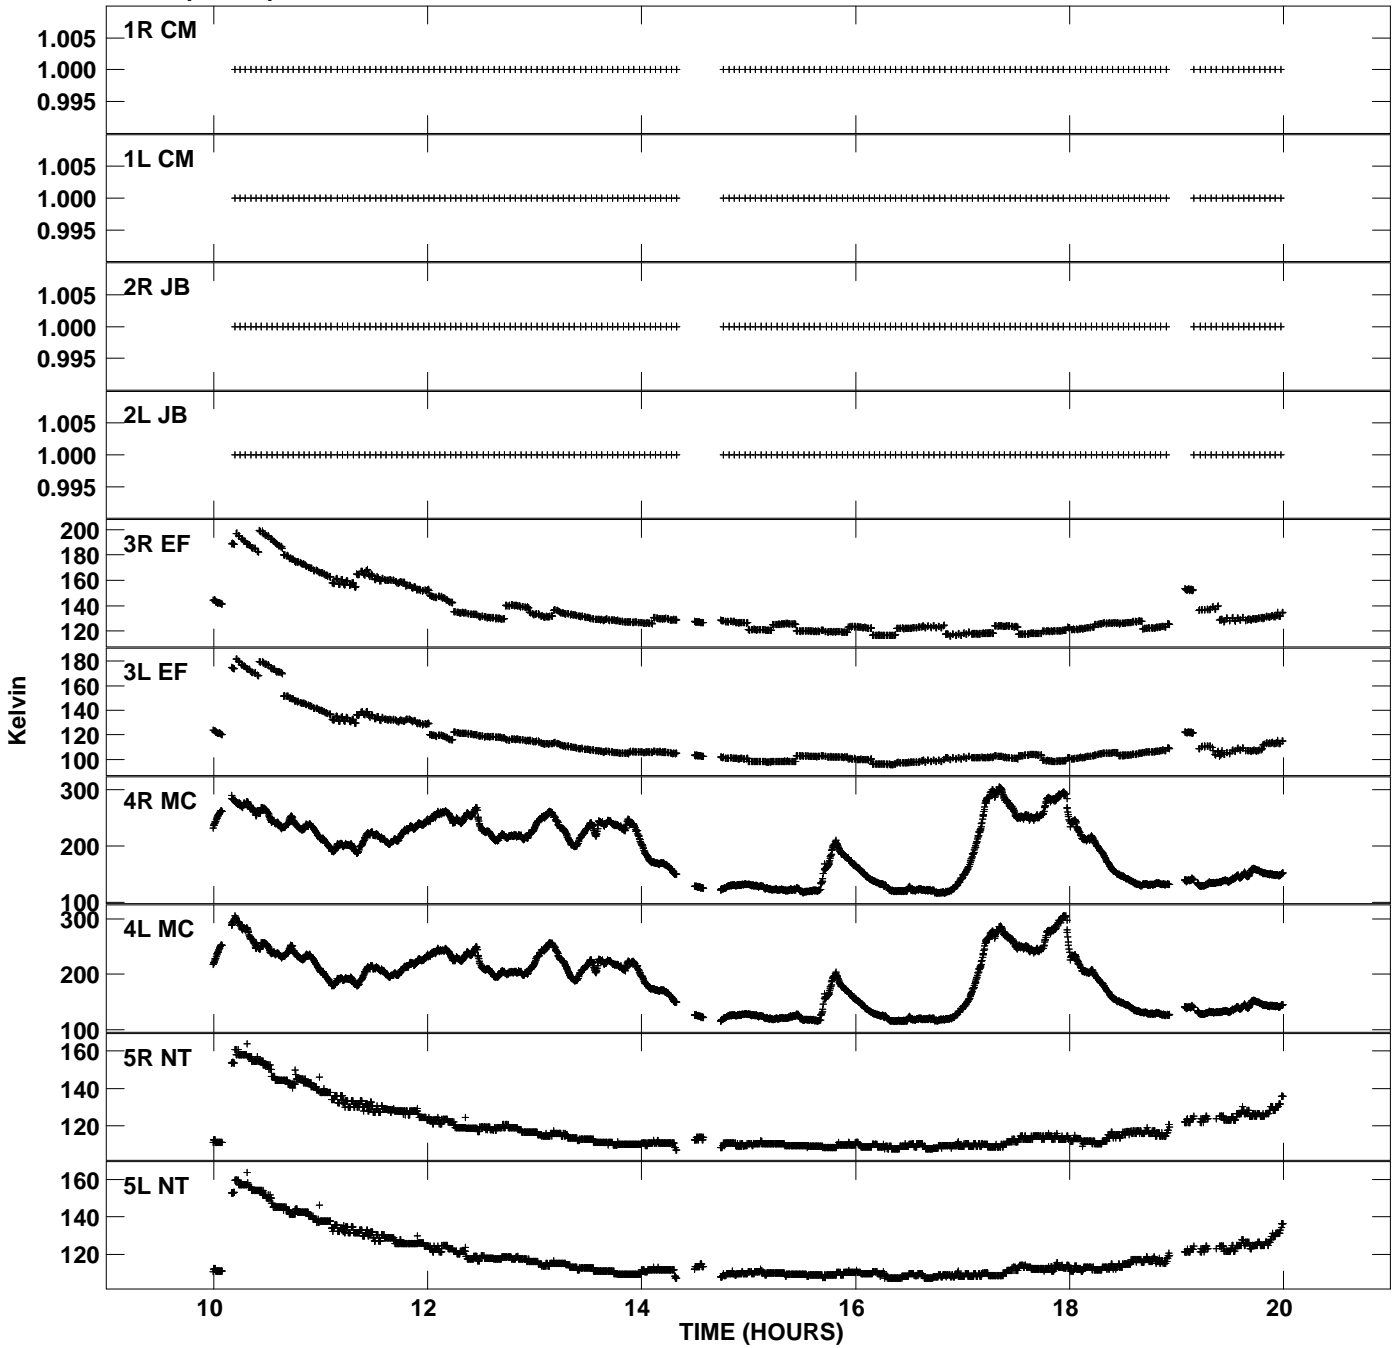

Plot file version 1 created 06-MAR-2009 18:48:00
Tsys vs UTC time for EB037E_2.UVDATA.1
TY 1 Rpol & Lpol IF 1

Plot file version 2 created 06-MAR-2009 18:48:00
Tsys vs UTC time for EB037E_2.UVDATA.1
TY 1 Rpol & Lpol IF 1