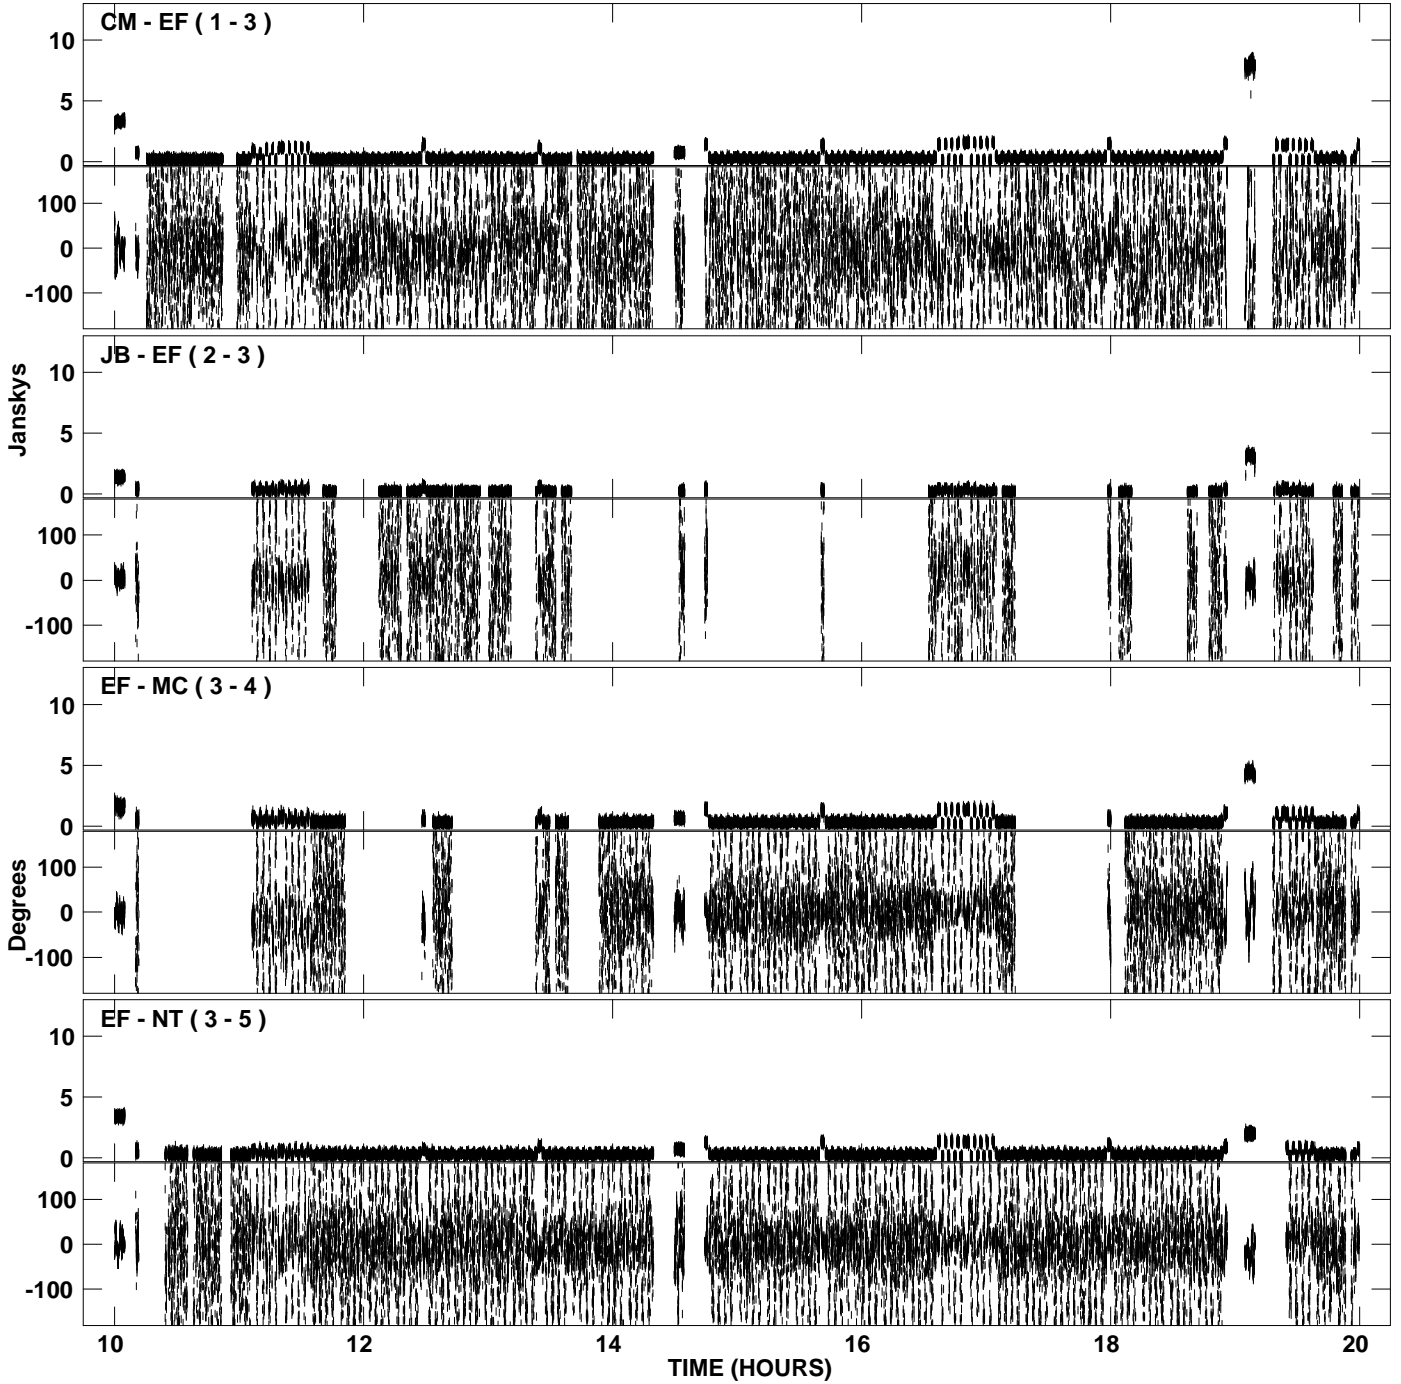

PLot file version 1 created 06-MAR-2009 20:45:41  
Amplitude and Phase vs Time for EB037E 2.UVDATA.1 Vect aver. CL # 3  
IF 1 CHAN 1 - 256 STK LL

PLot file version 2 created 06-MAR-2009 20:45:41  
Amplitude and Phase vs Time for EB037E 2.UVDATA.1 Vect aver. CL # 3  
IF 1 CHAN 1 - 256 STK LL

PLot file version 3 created 06-MAR-2009 20:47:29  
Amplitude and Phase vs Time for EB037E 2.UVDATA.1 Vect aver. CL # 3  
IF 1 CHAN 1 - 256 STK RR

PLot file version 4 created 06-MAR-2009 20:47:29  
Amplitude andPhase vs Time for EB037E 2.UVDATA.1 Vect aver. CL # 3  
IF 1 CHAN 1 - 256 STK RR