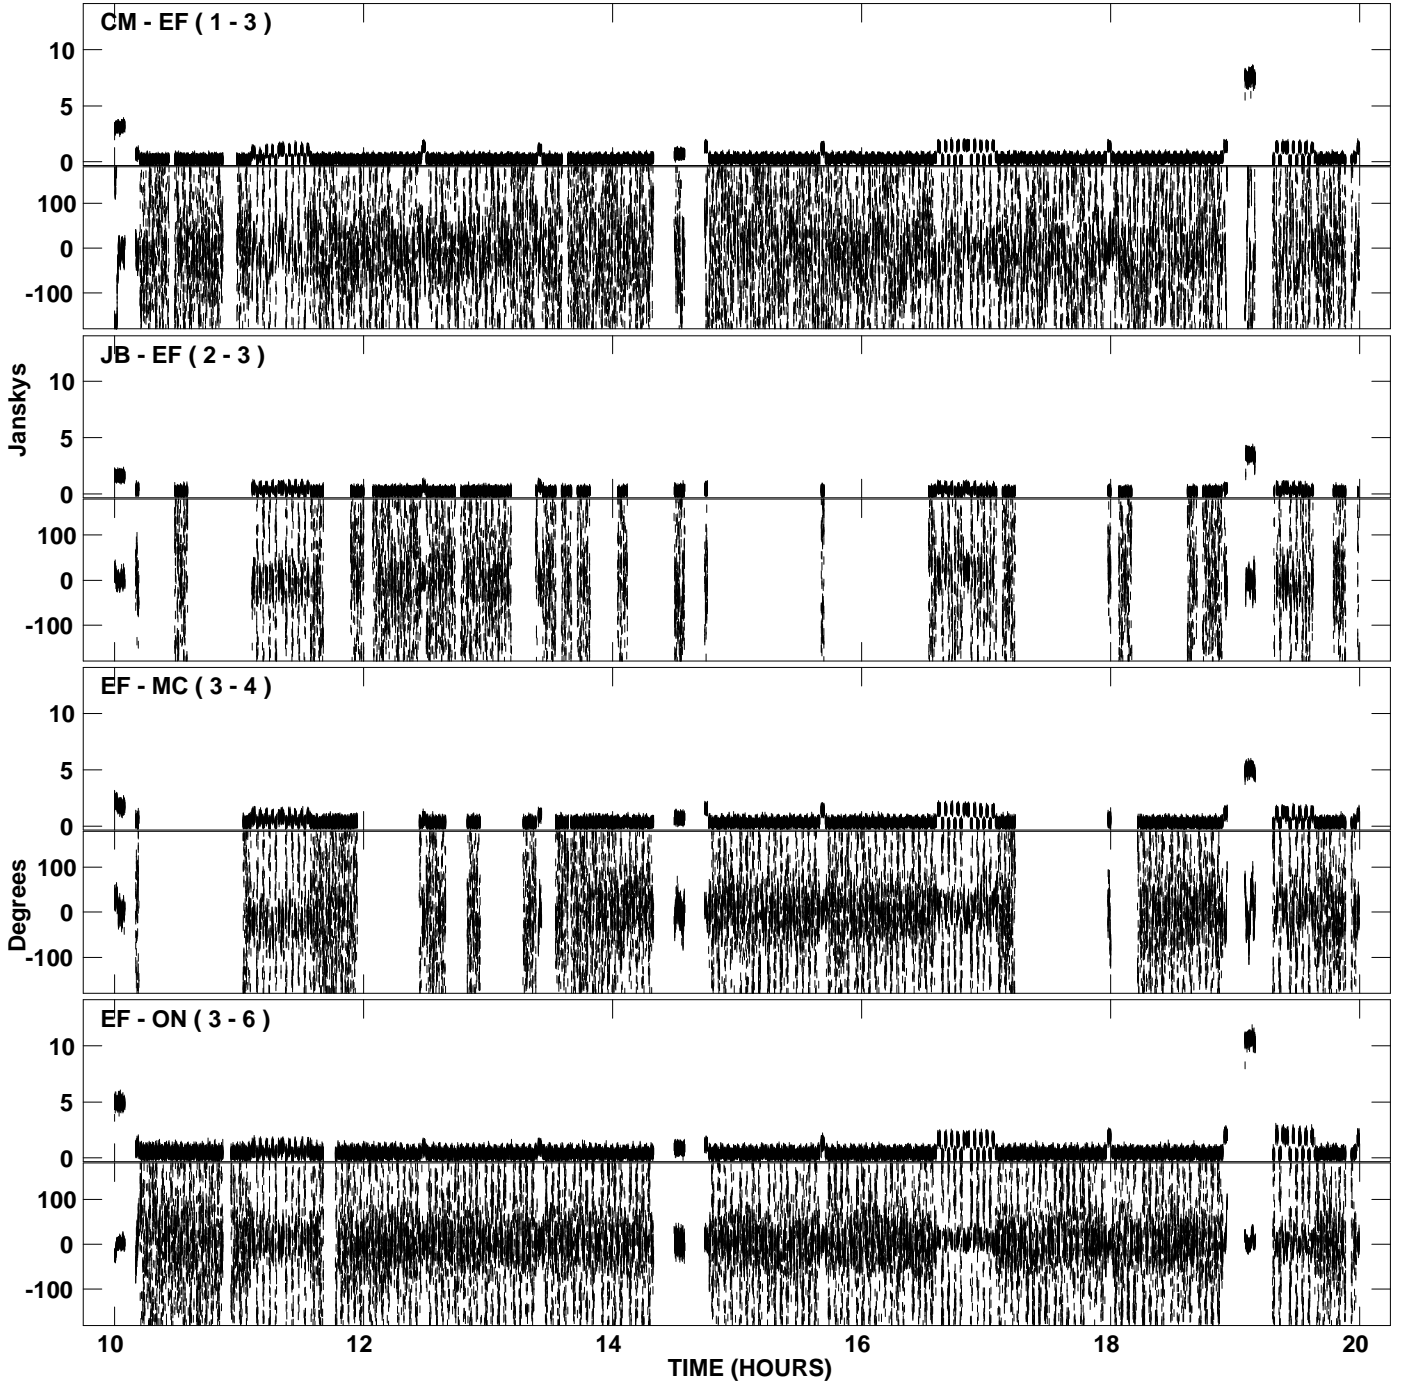

PLot file version 1 created 06-MAR-2009 20:45:41  
Amplitude and Phase vs Time for EB037E 2.UVDATA.1 Vect aver. CL # 3  
IF 1 CHAN 1 - 256 STK LL

PLot file version 2 created 06-MAR-2009 20:45:41  
Amplitude and Phase vs Time for EB037E 2.UVDATA.1 Vect aver. CL # 3  
IF 1 CHAN 1 - 256 STK LL

PLot file version 3 created 06-MAR-2009 20:47:29  
Amplitude and Phase vs Time for EB037E 2.UVDATA.1 Vect aver. CL # 3  
IF 1 CHAN 1 - 256 STK RR

PLot file version 4 created 06-MAR-2009 20:47:29  
Amplitude andPhase vs Time for EB037E 2.UVDATA.1 Vect aver. CL # 3  
IF 1 CHAN 1 - 256 STK RR