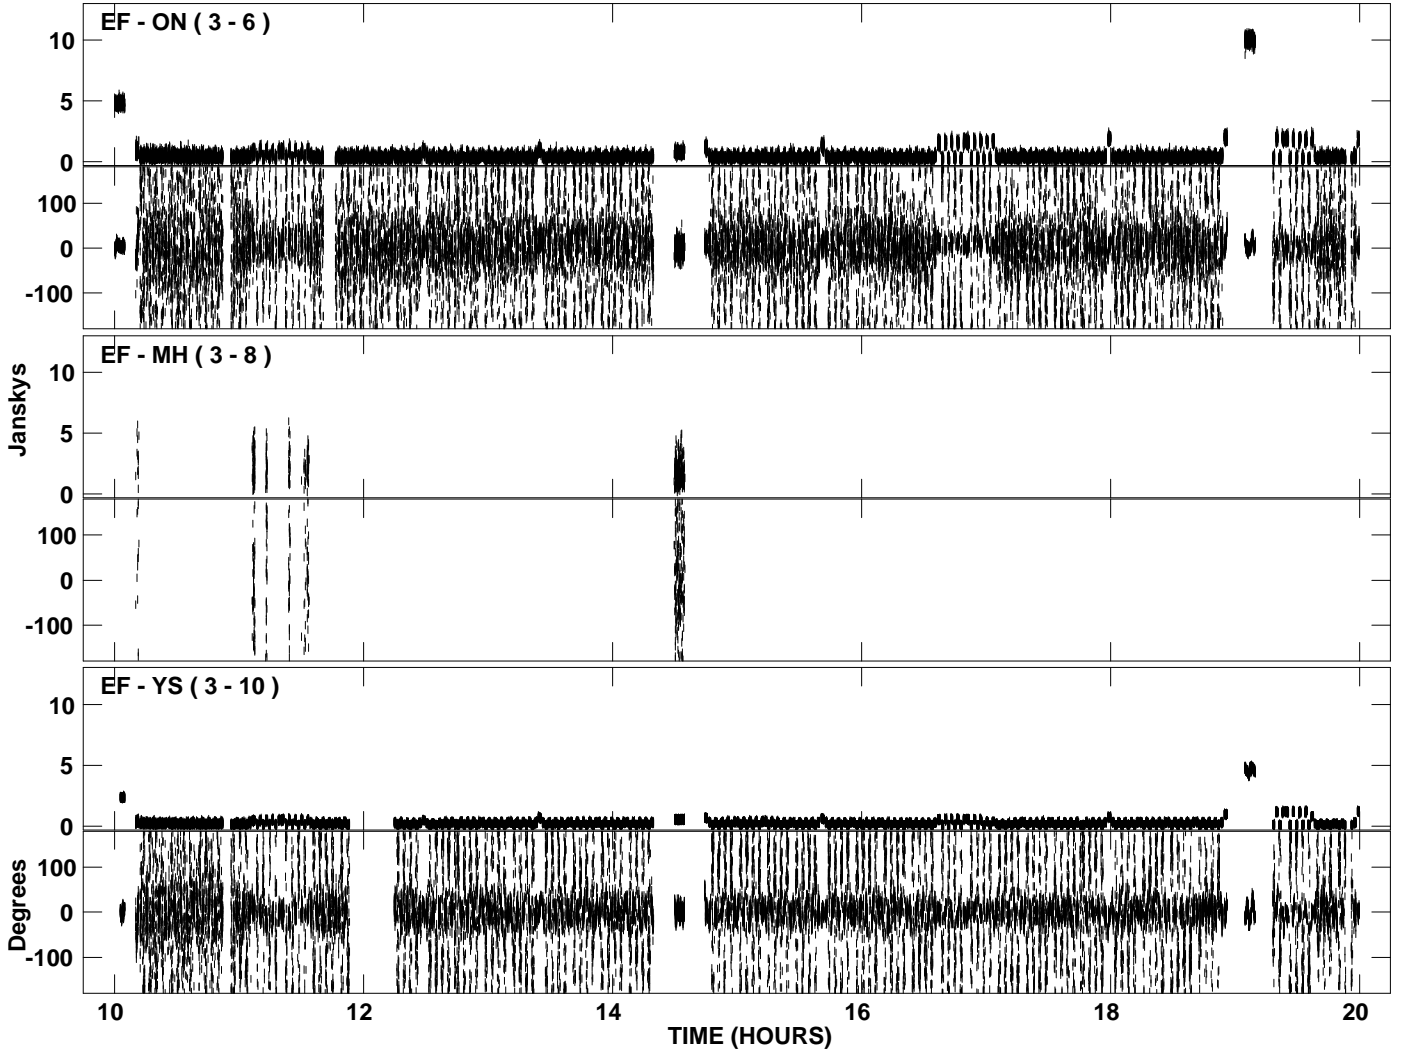

PLot file version 1 created 06-MAR-2009 20:45:41  
Amplitude and Phase vs Time for EB037E 2.UVDATA.1 Vect aver. CL # 3  
IF 1 CHAN 1 - 256 STK LL

PLot file version 2 created 06-MAR-2009 20:45:41  
Amplitude and Phase vs Time for EB037E 2.UVDATA.1 Vect aver. CL # 3  
IF 1 CHAN 1 - 256 STK LL

PLot file version 3 created 06-MAR-2009 20:47:29  
Amplitude and Phase vs Time for EB037E 2.UVDATA.1 Vect aver. CL # 3  
IF 1 CHAN 1 - 256 STK RR

PLot file version 4 created 06-MAR-2009 20:47:29  
Amplitude andPhase vs Time for EB037E 2.UVDATA.1 Vect aver. CL # 3  
IF 1 CHAN 1 - 256 STK RR